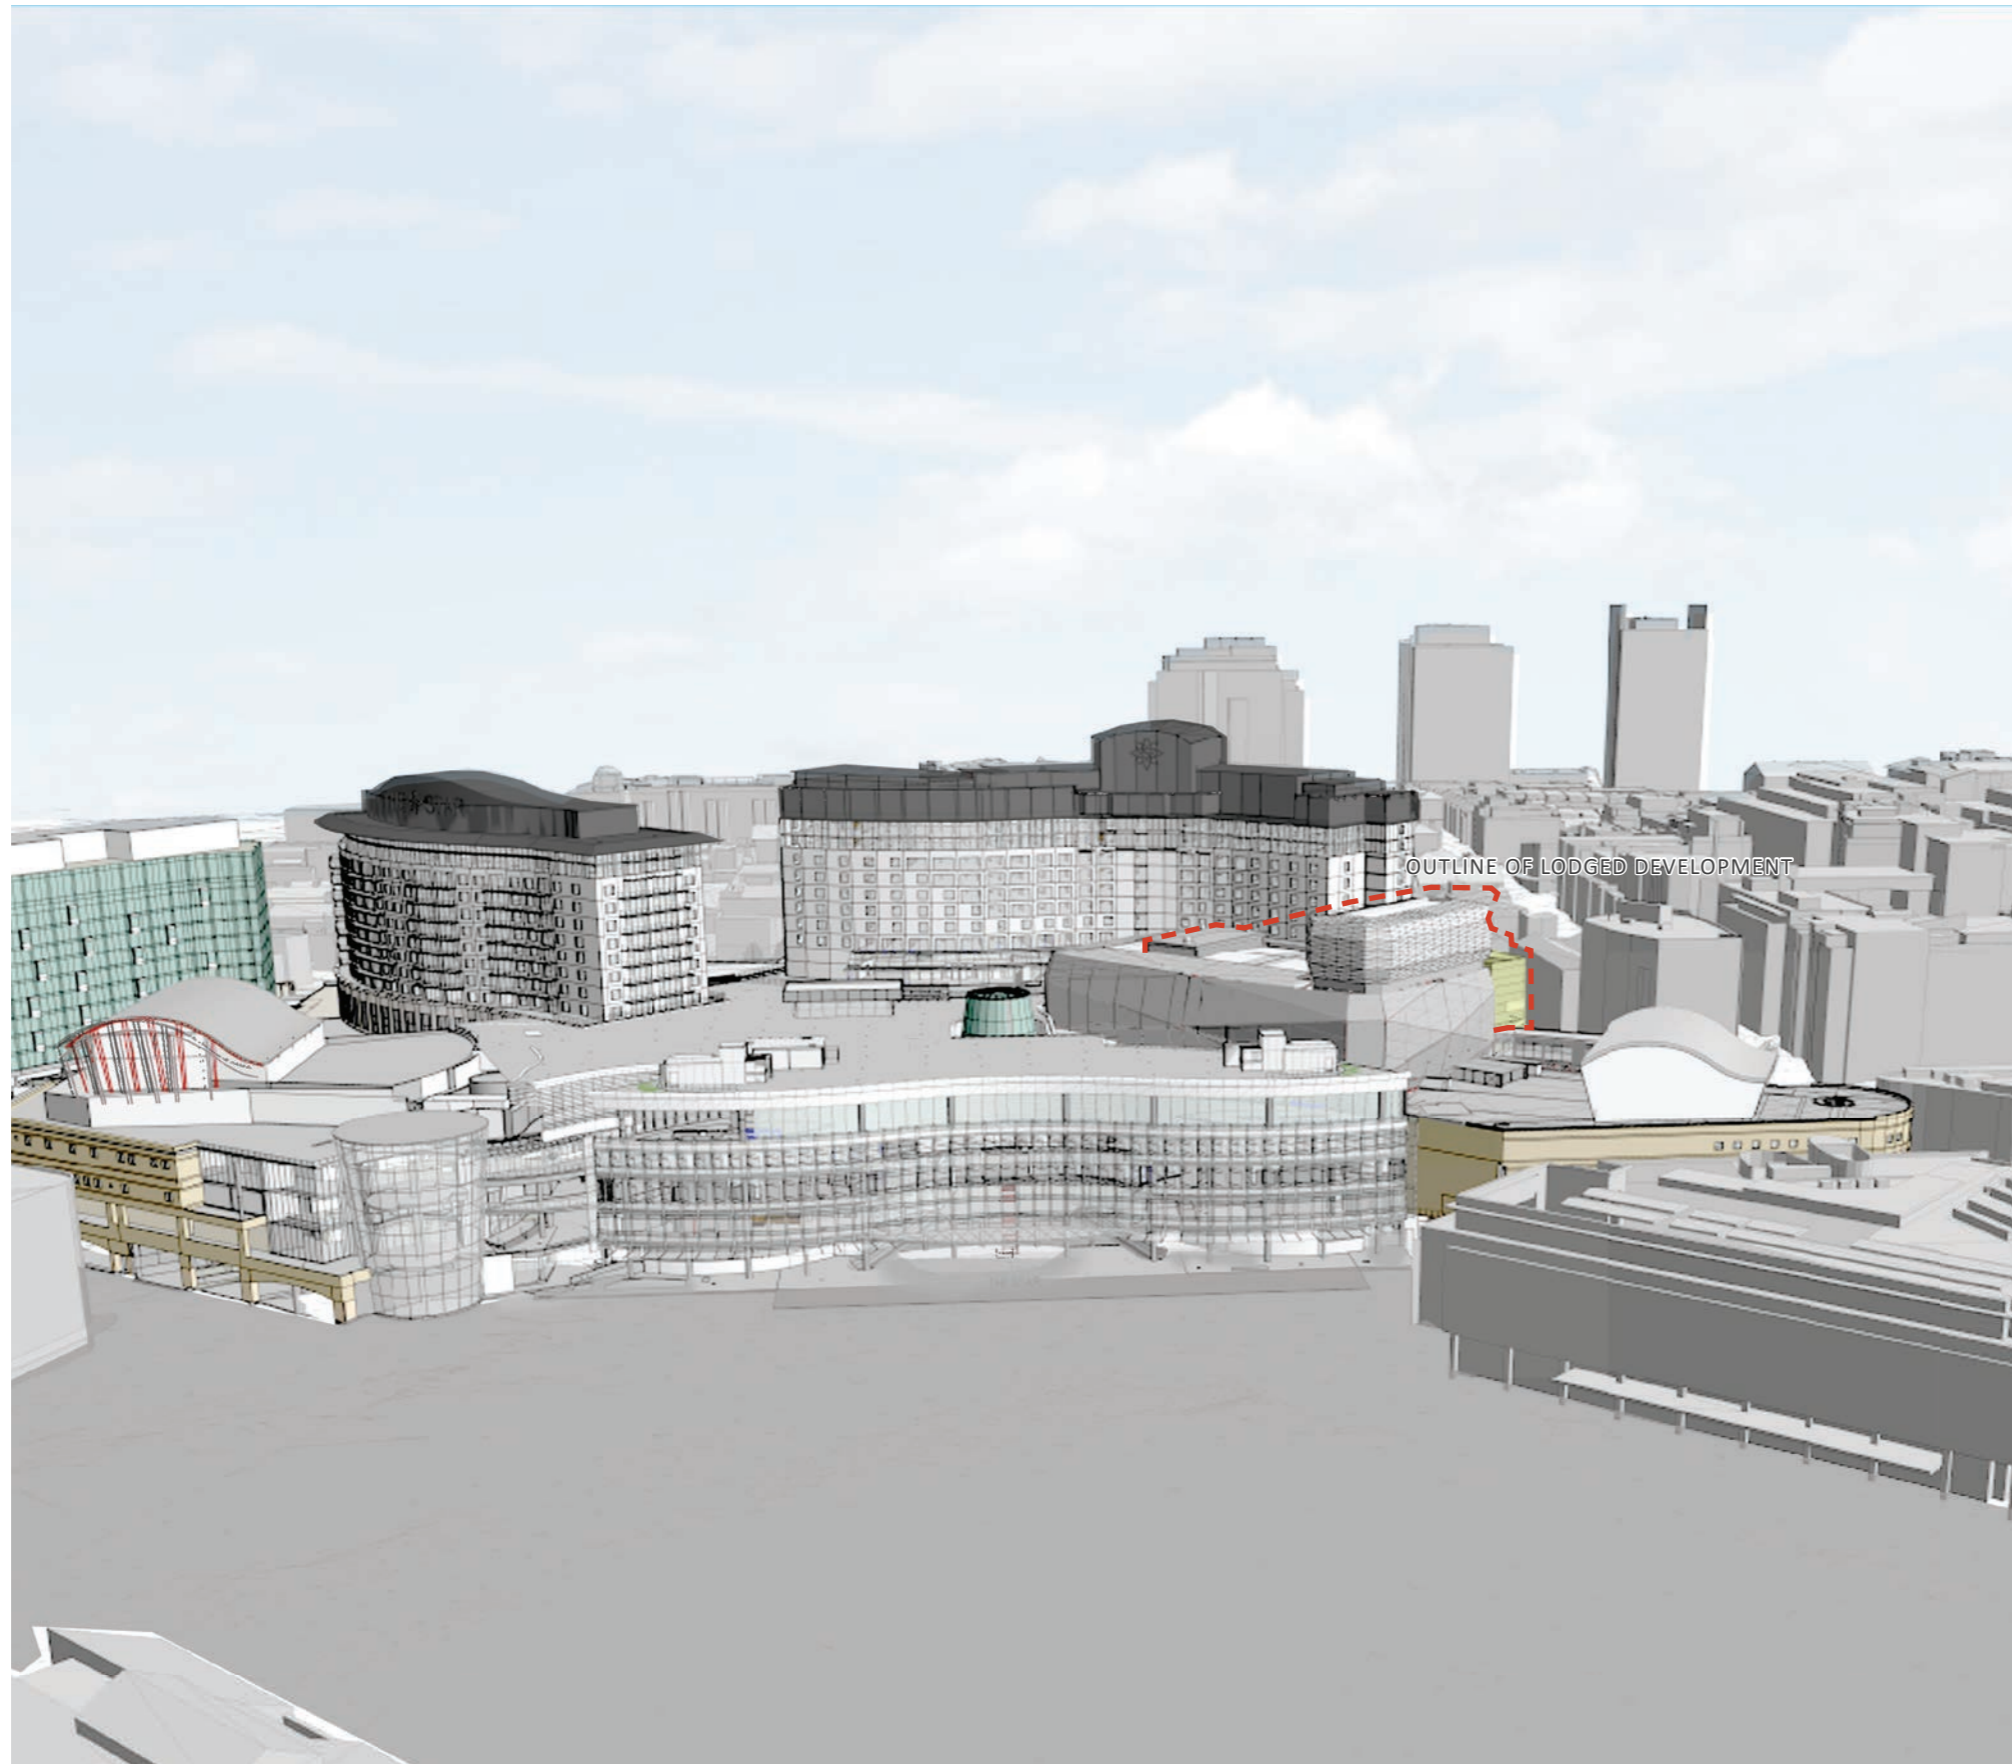

REVISED 3D VIEW: BIRDSEYE VIEW

EXISTING 3D VIEW: BIRDSEYE VIEW

LODGED 3D VIEW: BIRDSEYE VIEW

REVISED 3D VIEW: BIRDSEYE VIEW

EXISTING VIEW: PYRMONT BAY BIRDSEYE

LODGED FOOTPRINT 3D VIEW: PYRMONT BAY BIRDSEYE

REVISED 3D VIEW: PYRMONT BAY BIRDSEYE

REVISED 3D VIEW: PYMONT BAY BIRDSEYE

FOUNDATION THEATRE  
THE STAR CASINO, PIRRAMA RD

Sydney

---

Lower Deck  
Jones Bay Wharf  
123 / 26-32 Pirrama Road  
Pyrmont  
New South Wales  
2009