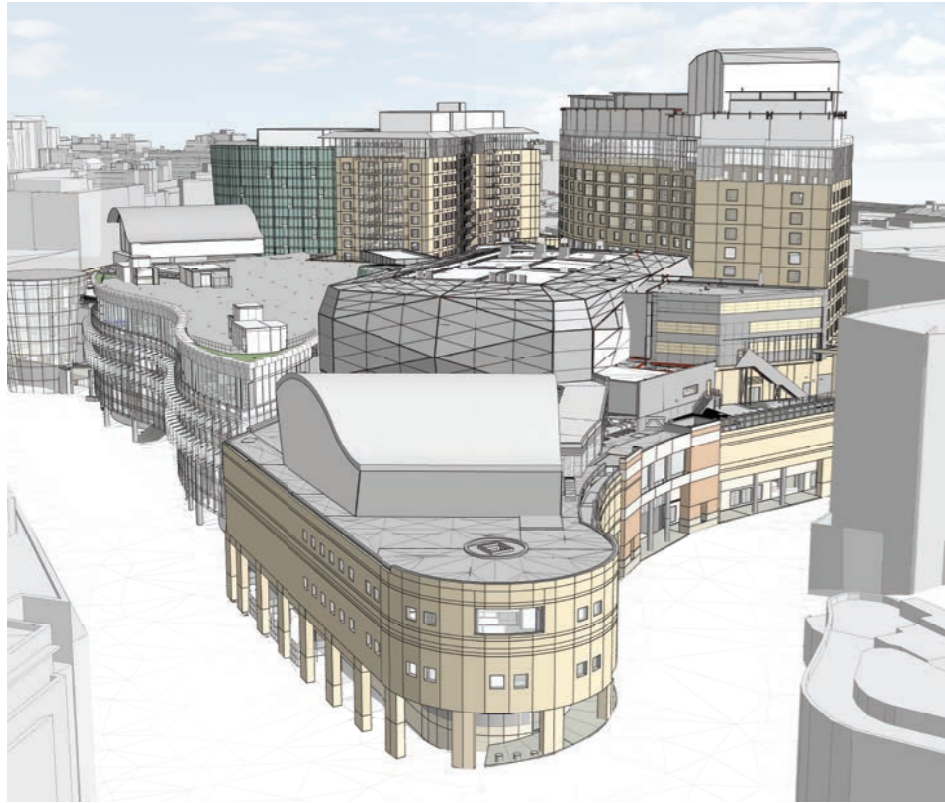

EXISTING 3D VIEW: BIRDSEYE VIEW