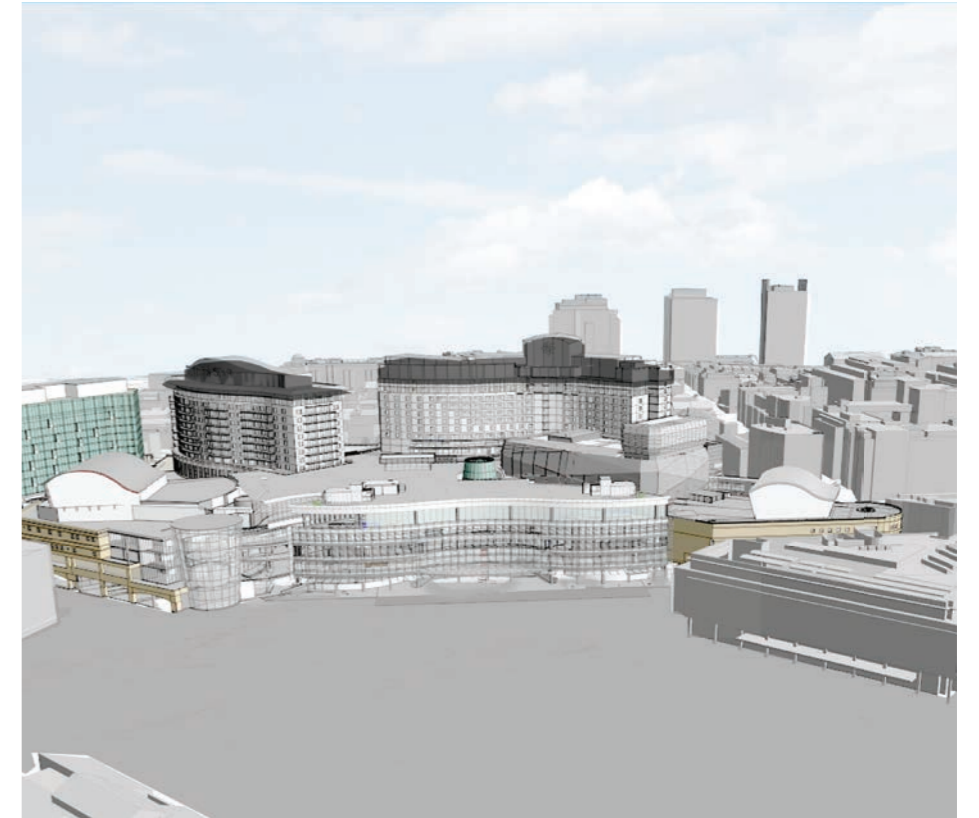

REVISED 3D VIEW: BIRDSEYE VIEW

EXISTING 3D VIEW: BIRDSEYE VIEW

LODGED 3D VIEW: BIRDSEYE VIEW

REVISED 3D VIEW: BIRDSEYE VIEW

EXISTING VIEW: PYRMONT BAY BIRDSEYE

LODGED FOOTPRINT 3D VIEW: PYRMONT BAY BIRDSEYE

REVISED 3D VIEW: PYRMONT BAY BIRDSEYE

REVISED 3D VIEW: PYMONT BAY BIRDSEYE

FOUNDATION THEATRE  
THE STAR CASINO, PIRRAMA RD

Sydney

---

Lower Deck  
Jones Bay Wharf  
123 / 26-32 Pirrama Road  
Pyrmont  
New South Wales  
2009