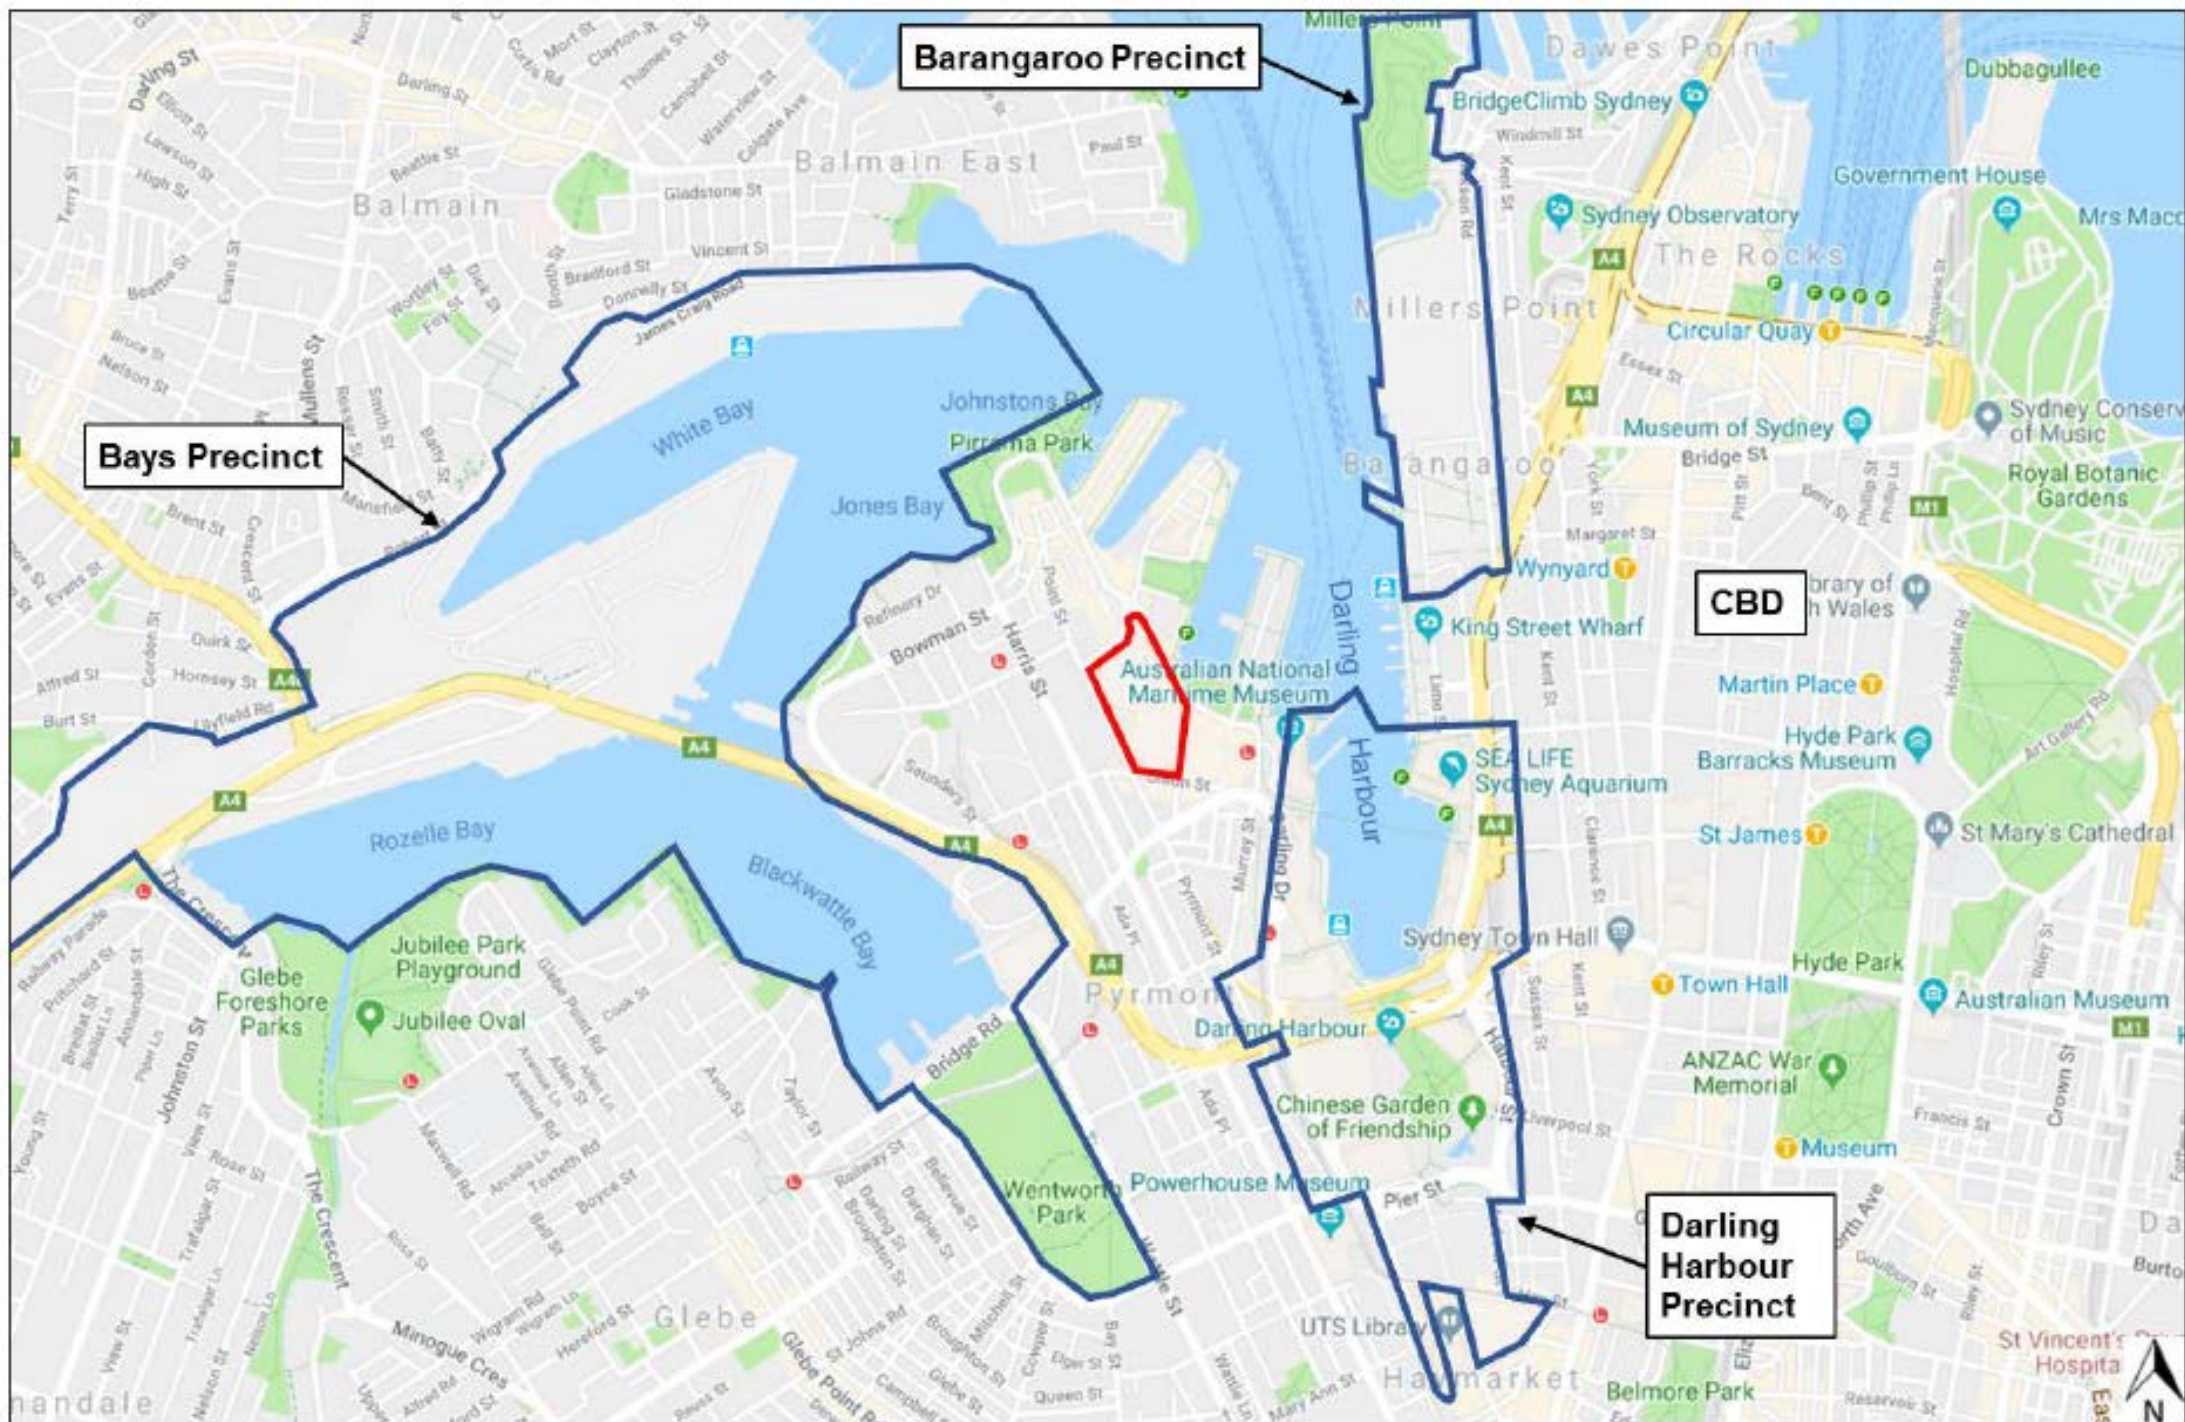

The Star Casino modification, IPC public meeting

Hotel (220 rooms)

Residential (204 Apartments)

Neighbourhood centre

Barangaroo Precinct

Bays Precinct

CBD

Darling Harbour Precinct

Australian National Maritime Museum

Figure 20 | Existing (left) and proposed (right) south view from Balls Head reserve (Source: Proponent's VIA)

Figure 21 | Existing (left) and proposed (right) view south east from Barangaroo foreshore promenade across Darling Harbour (Source: Proponent's VIA)