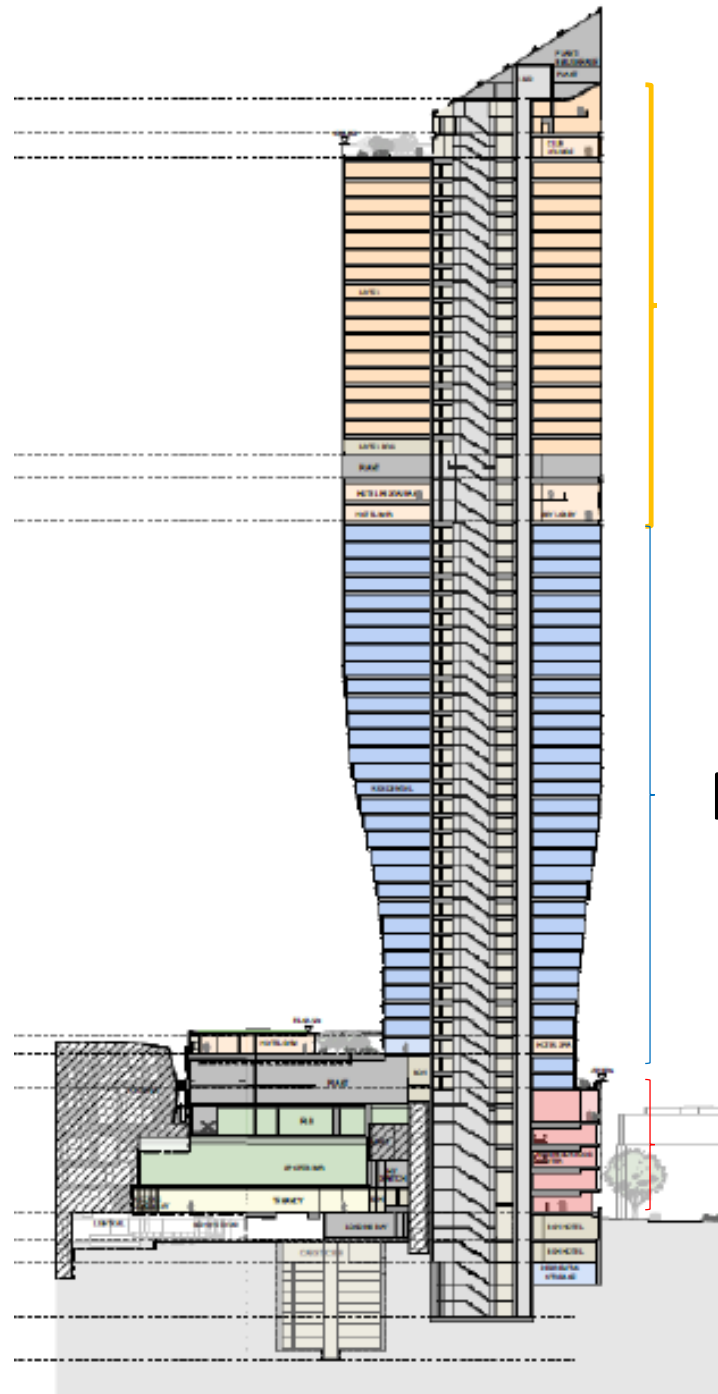

The Star Casino modification, IPC public meeting

Hotel (220 rooms)

Residential (204 Apartments)

Neighbourhood centre

Barangaroo Precinct

Bays Precinct

CBD

Darling Harbour Precinct

Australian National Maritime Museum

Figure 20 | Existing (left) and proposed (right) south view from Balls Head reserve (Source: Proponent's VIA)

Figure 21 | Existing (left) and proposed (right) view south east from Barangaroo foreshore promenade across Darling Harbour (Source: Proponent's VIA)