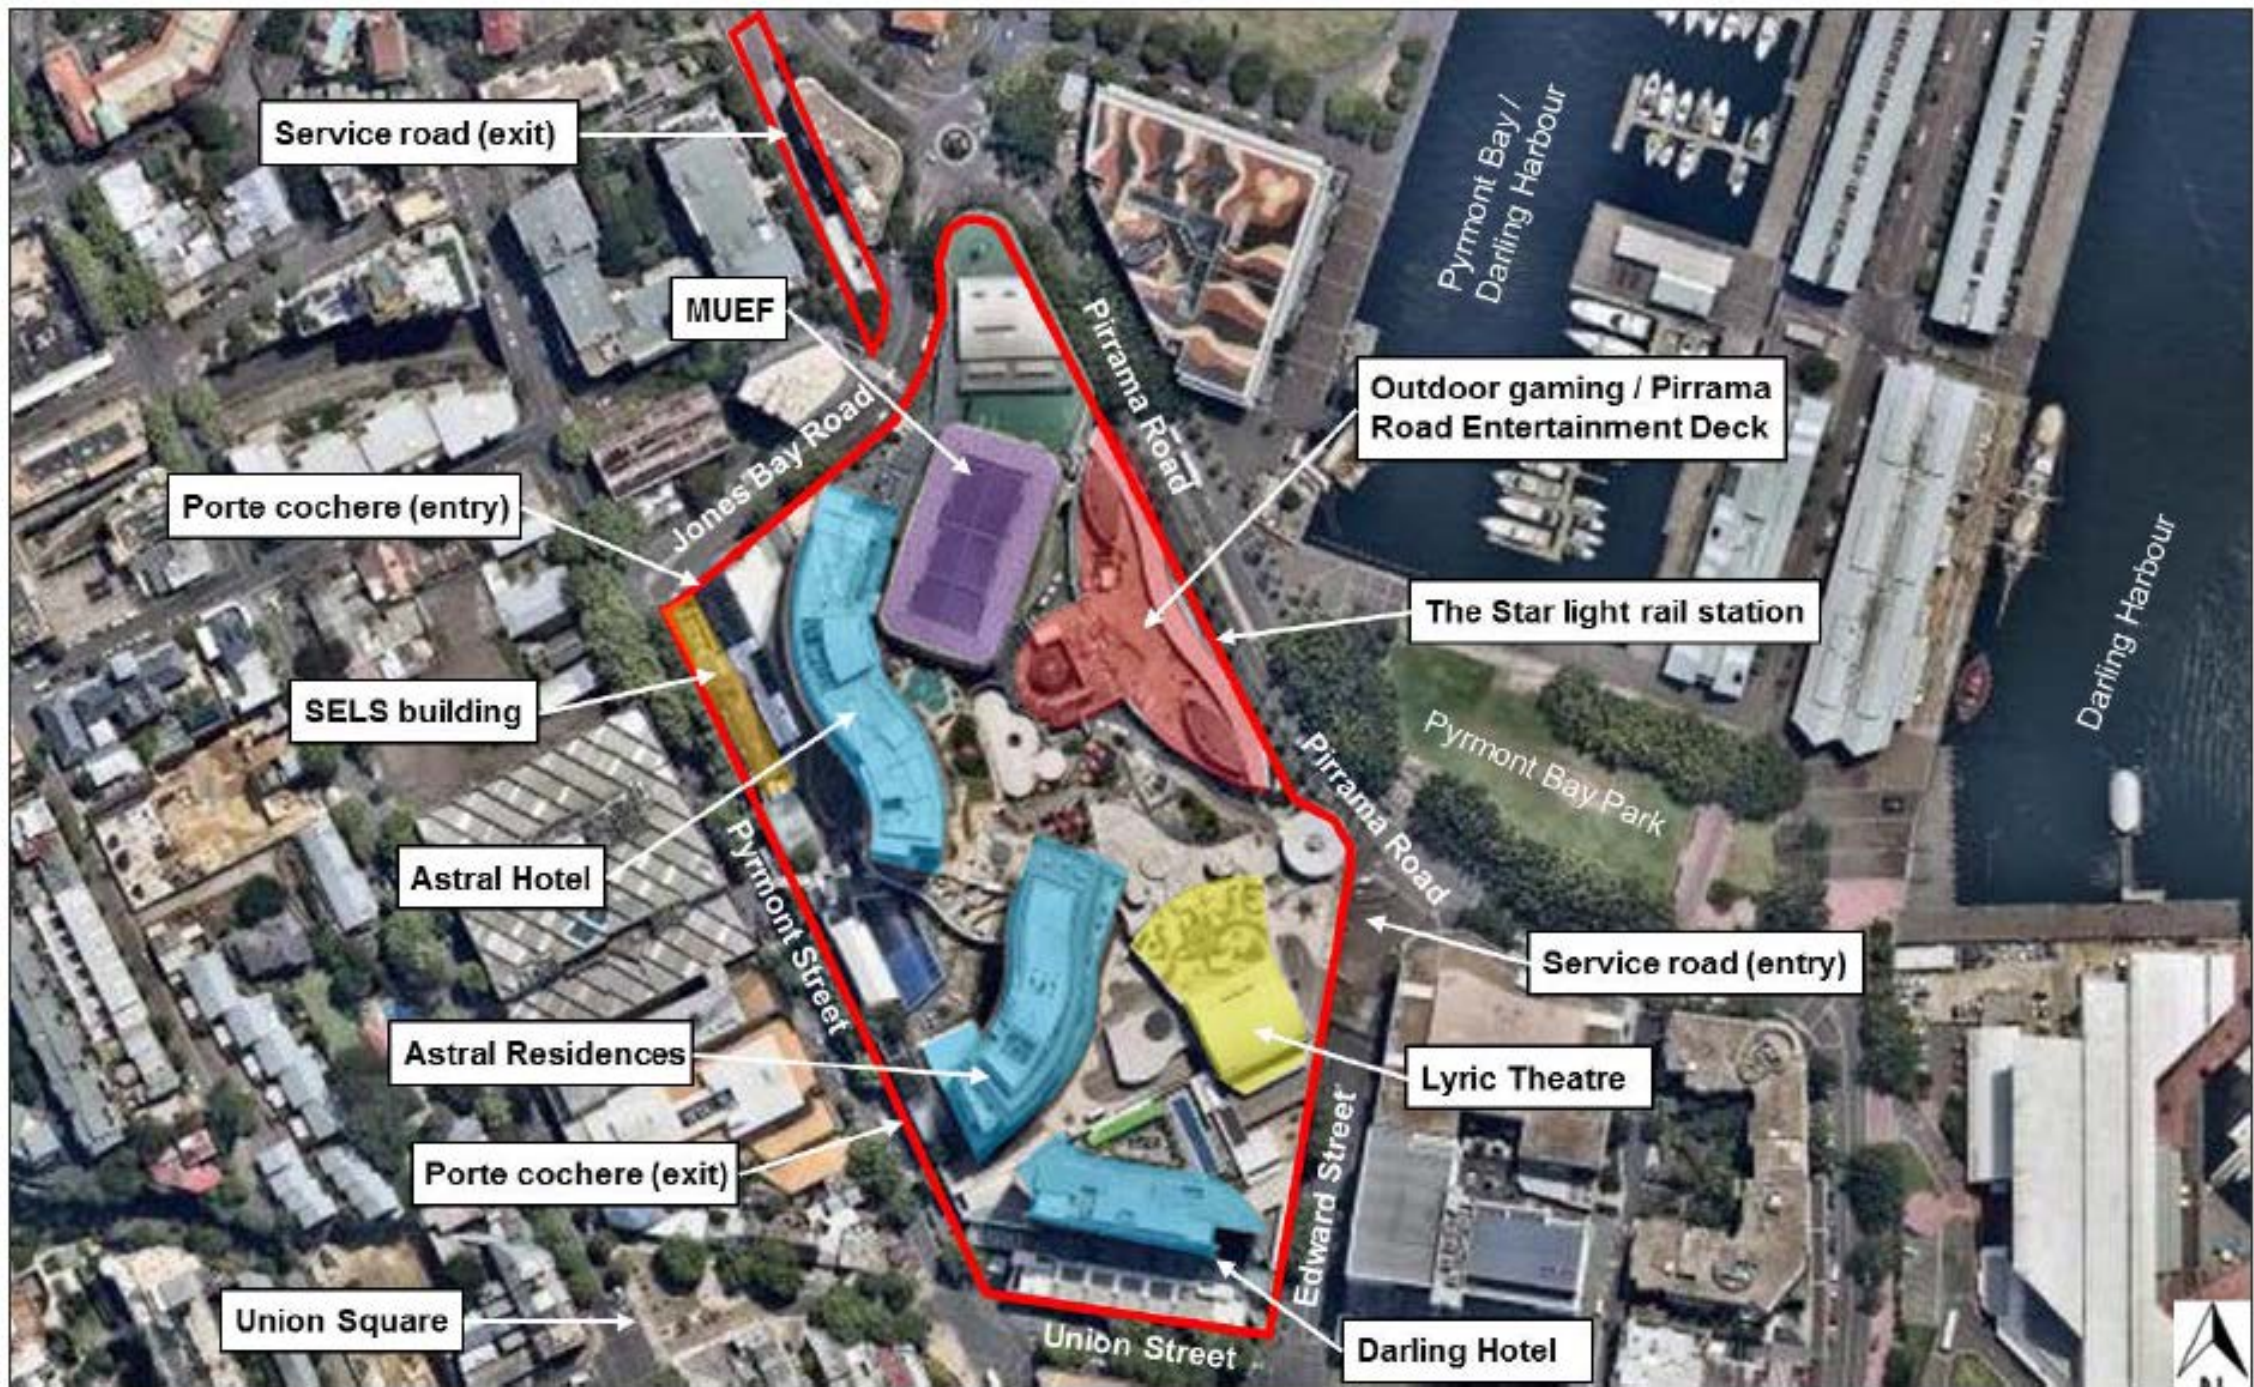

The Star Casino modification, IPC public meeting

Hotel (220 rooms)

Residential (204 Apartments)

Neighbourhood centre

Barangaroo Precinct

Bays Precinct

CBD

Darling Harbour Precinct

Australian National Maritime Museum

Figure 20 | Existing (left) and proposed (right) south view from Balls Head reserve (Source: Proponent's VIA)

Figure 21 | Existing (left) and proposed (right) view south east from Barangaroo foreshore promenade across Darling Harbour (Source: Proponent's VIA)