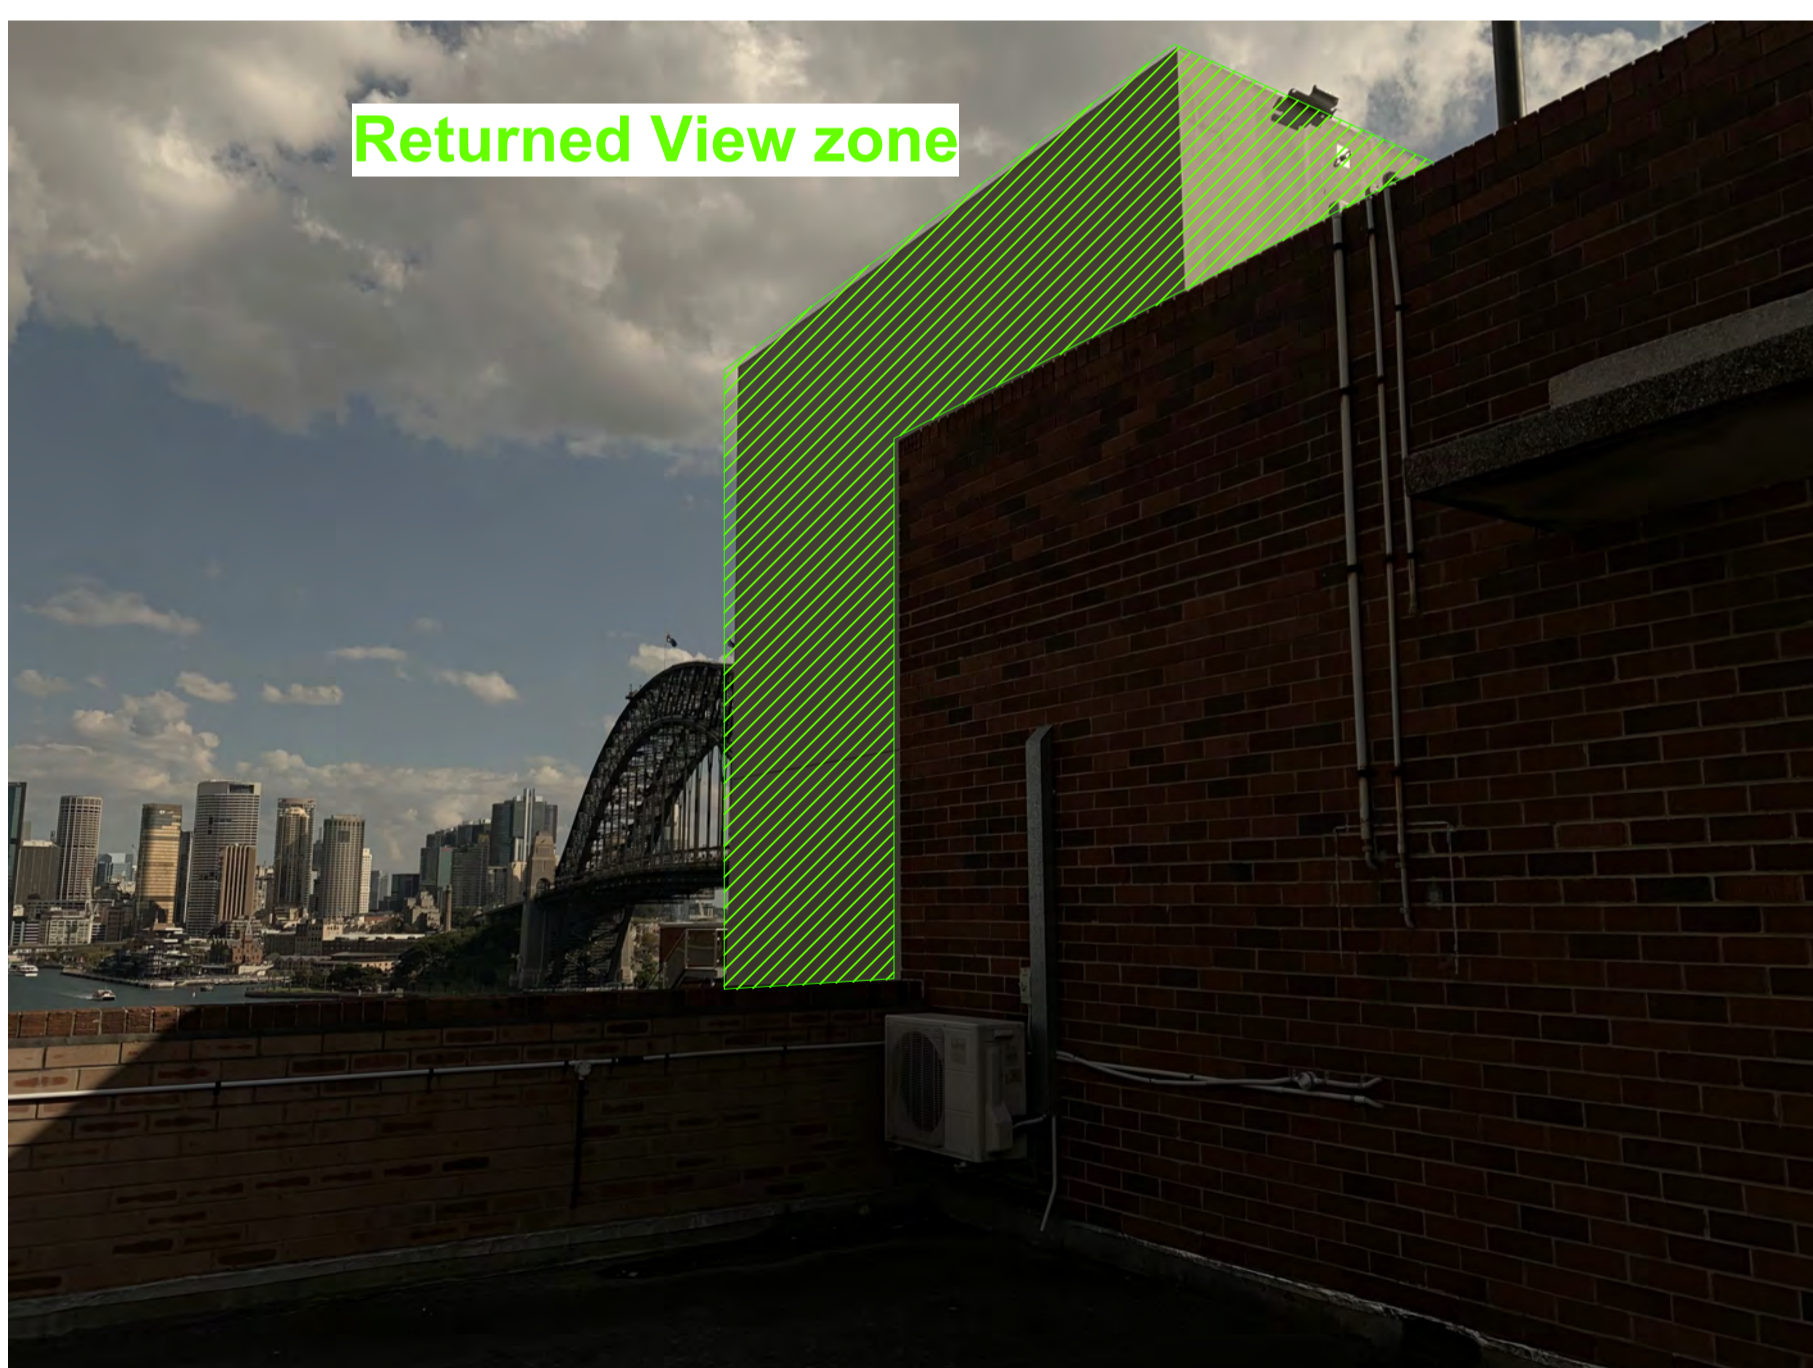

1. Level 4 Roof eye level view to 48 Upper Pitt Street Apartment

2. Level 4 Roof eye level view to staircase to be demolished

3. Level 4 Roof eye level view to existing Level 5 Building corner

4. Level 3 Roof view to staircase to be demolished

5. Level 4 Roof view to staircase to be demolished and Existing LMR