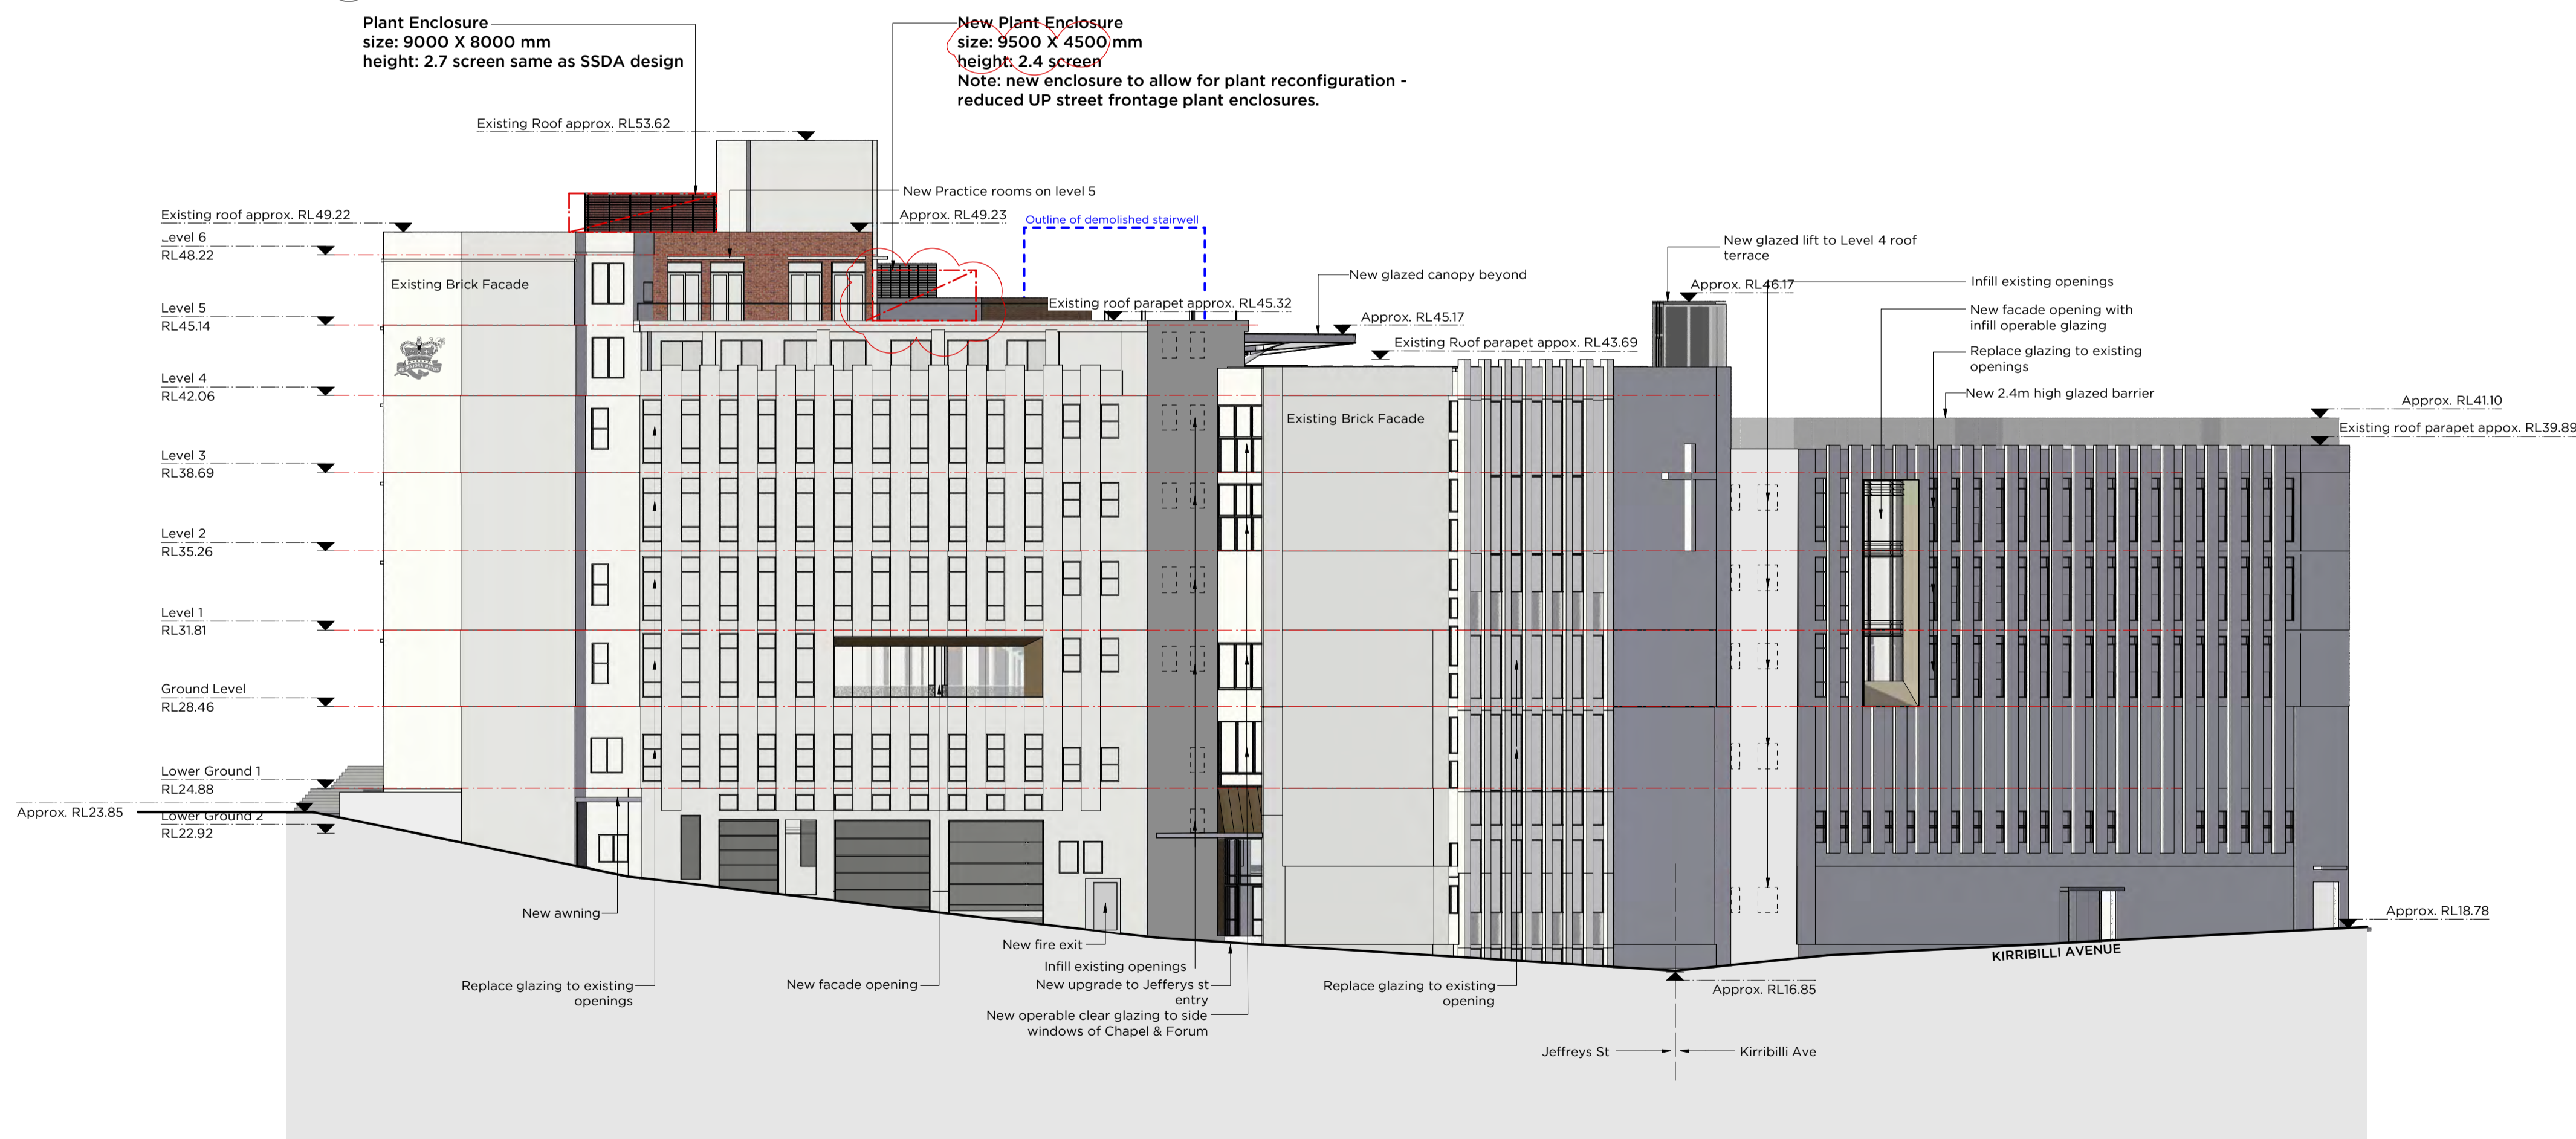

1 South Elevation - Kirribilli Avenue
Scale: 1:200

Proposed Roof Top Plant Enclosure Modification Profile.

2 West Elevation - Jeffreys Street
Scale: 1:200