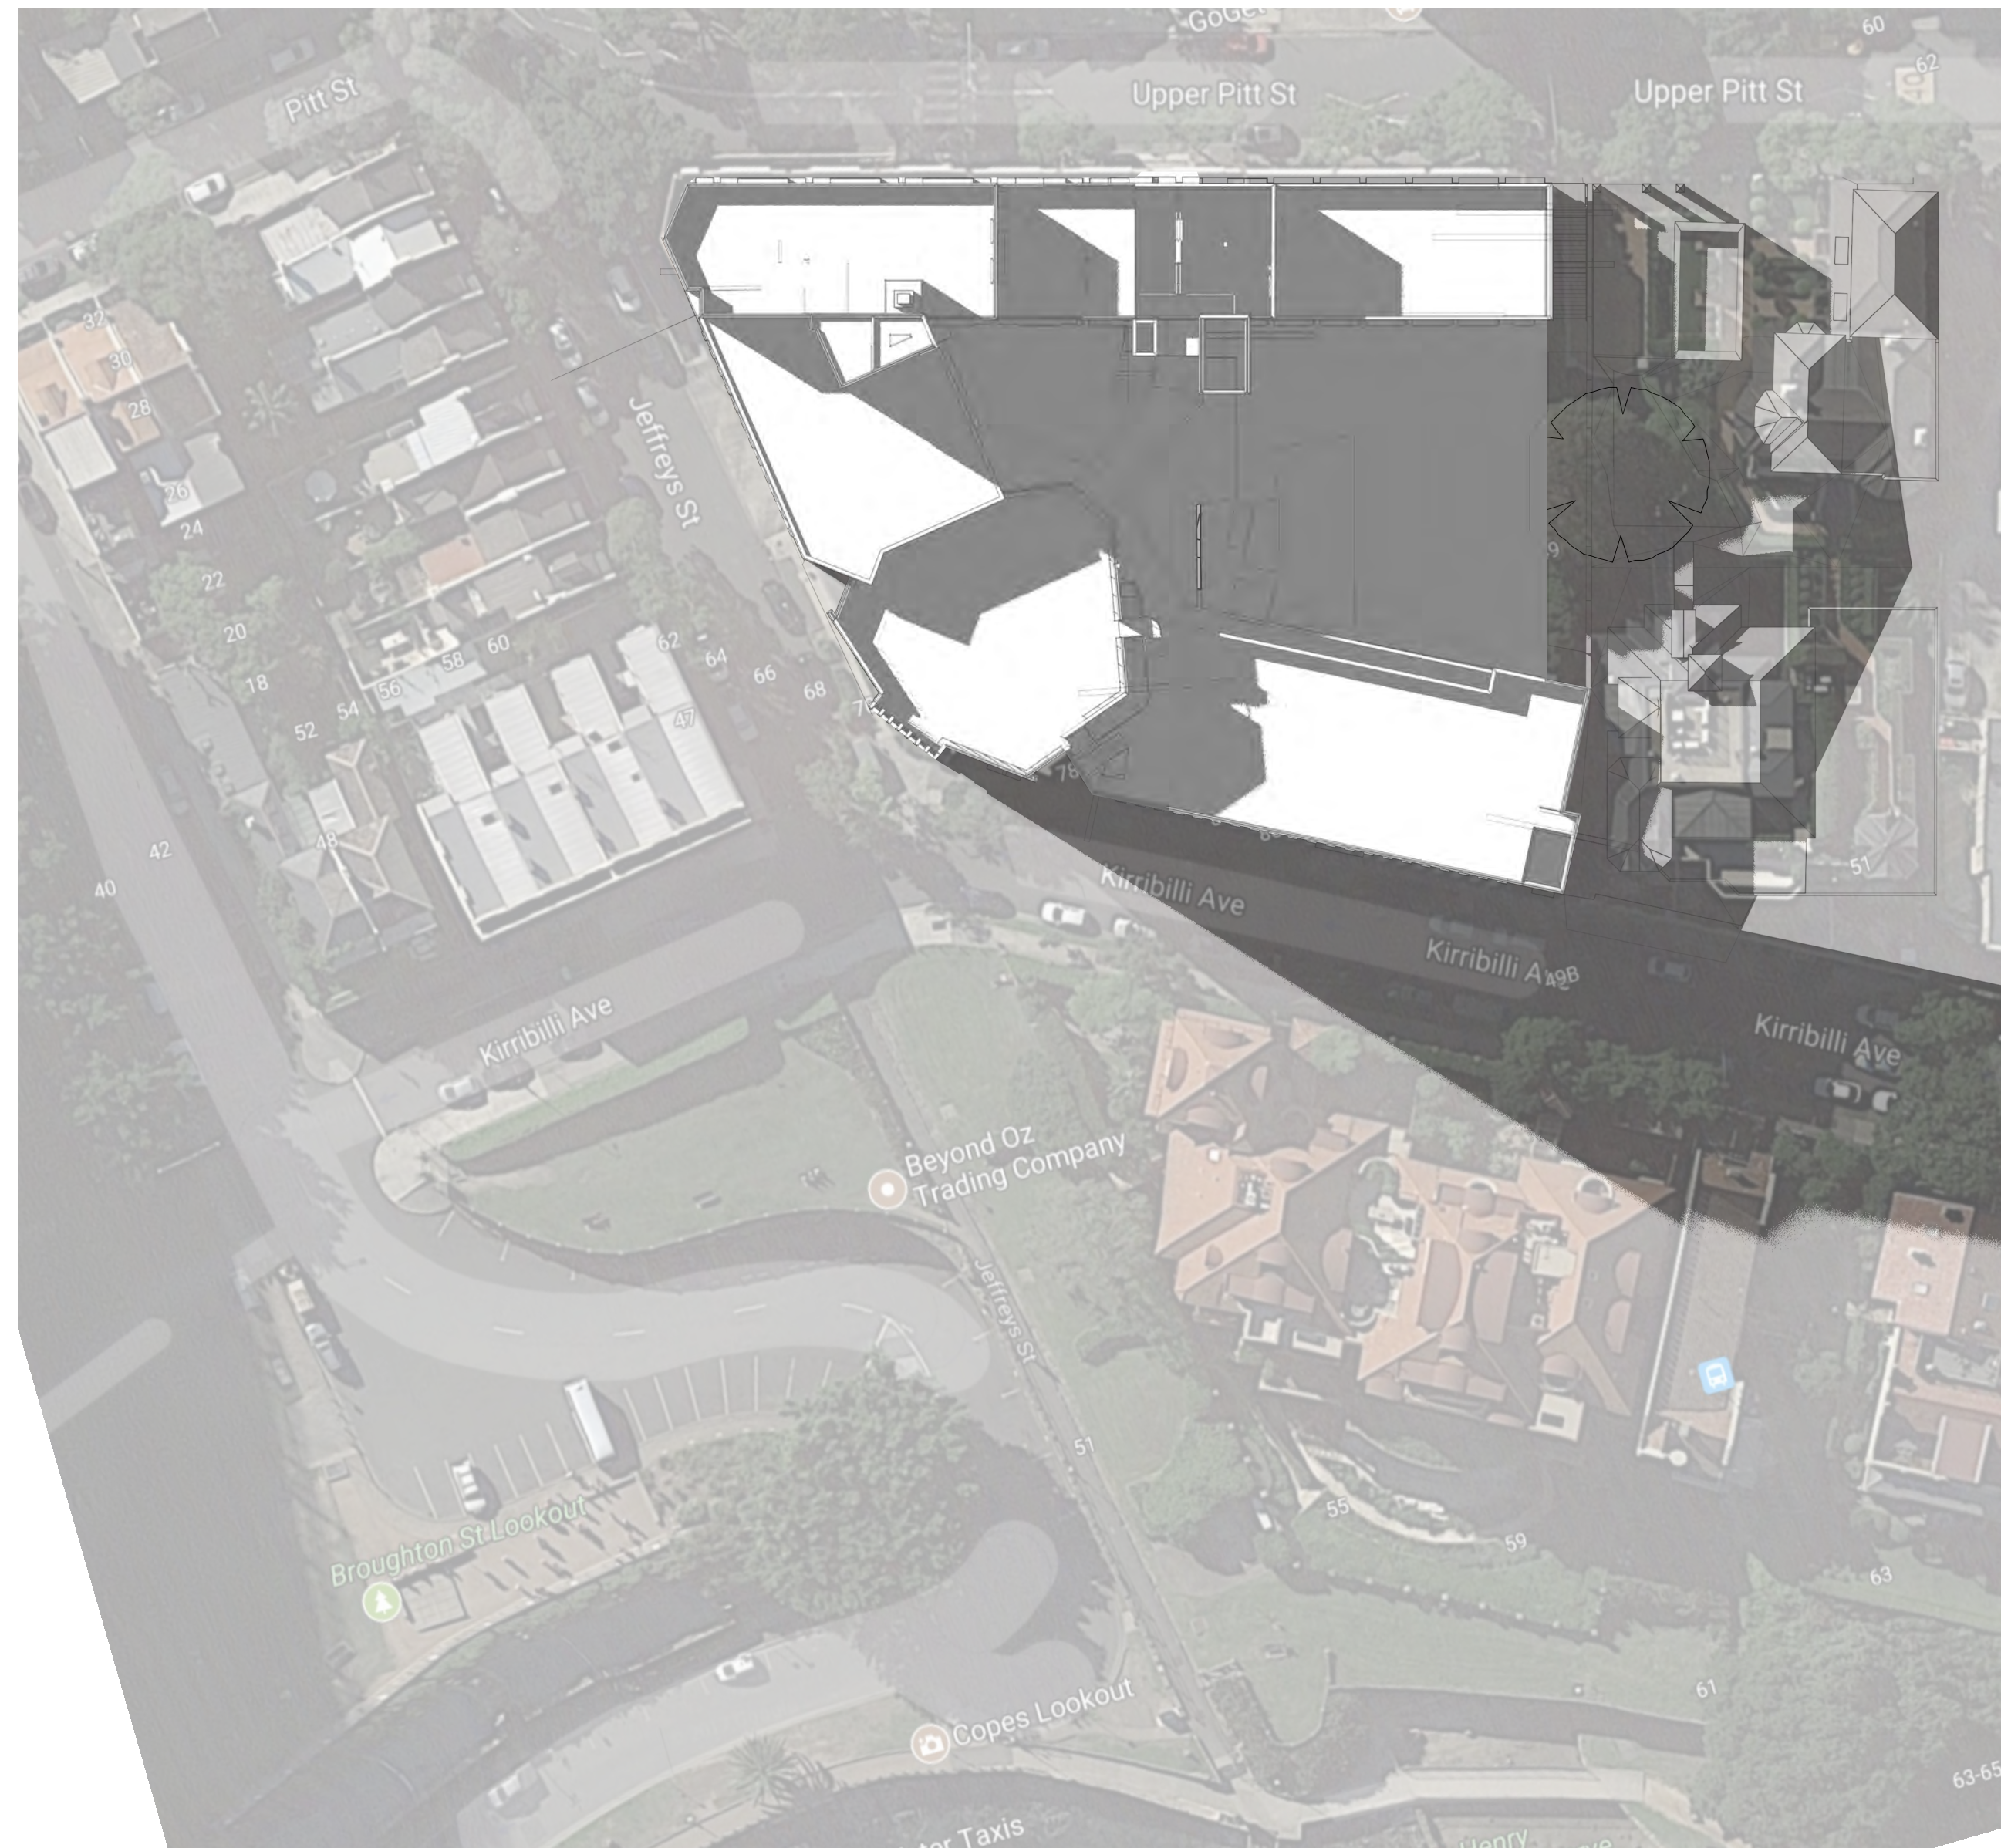

Winter Solstice

1 Existing Winter Solstice Shadow Diagram-3pm June 21st  
Scale: 1:500

2 Proposed Winter Solstice Shadow Diagram-3pm June 21st  
Scale: 1:500