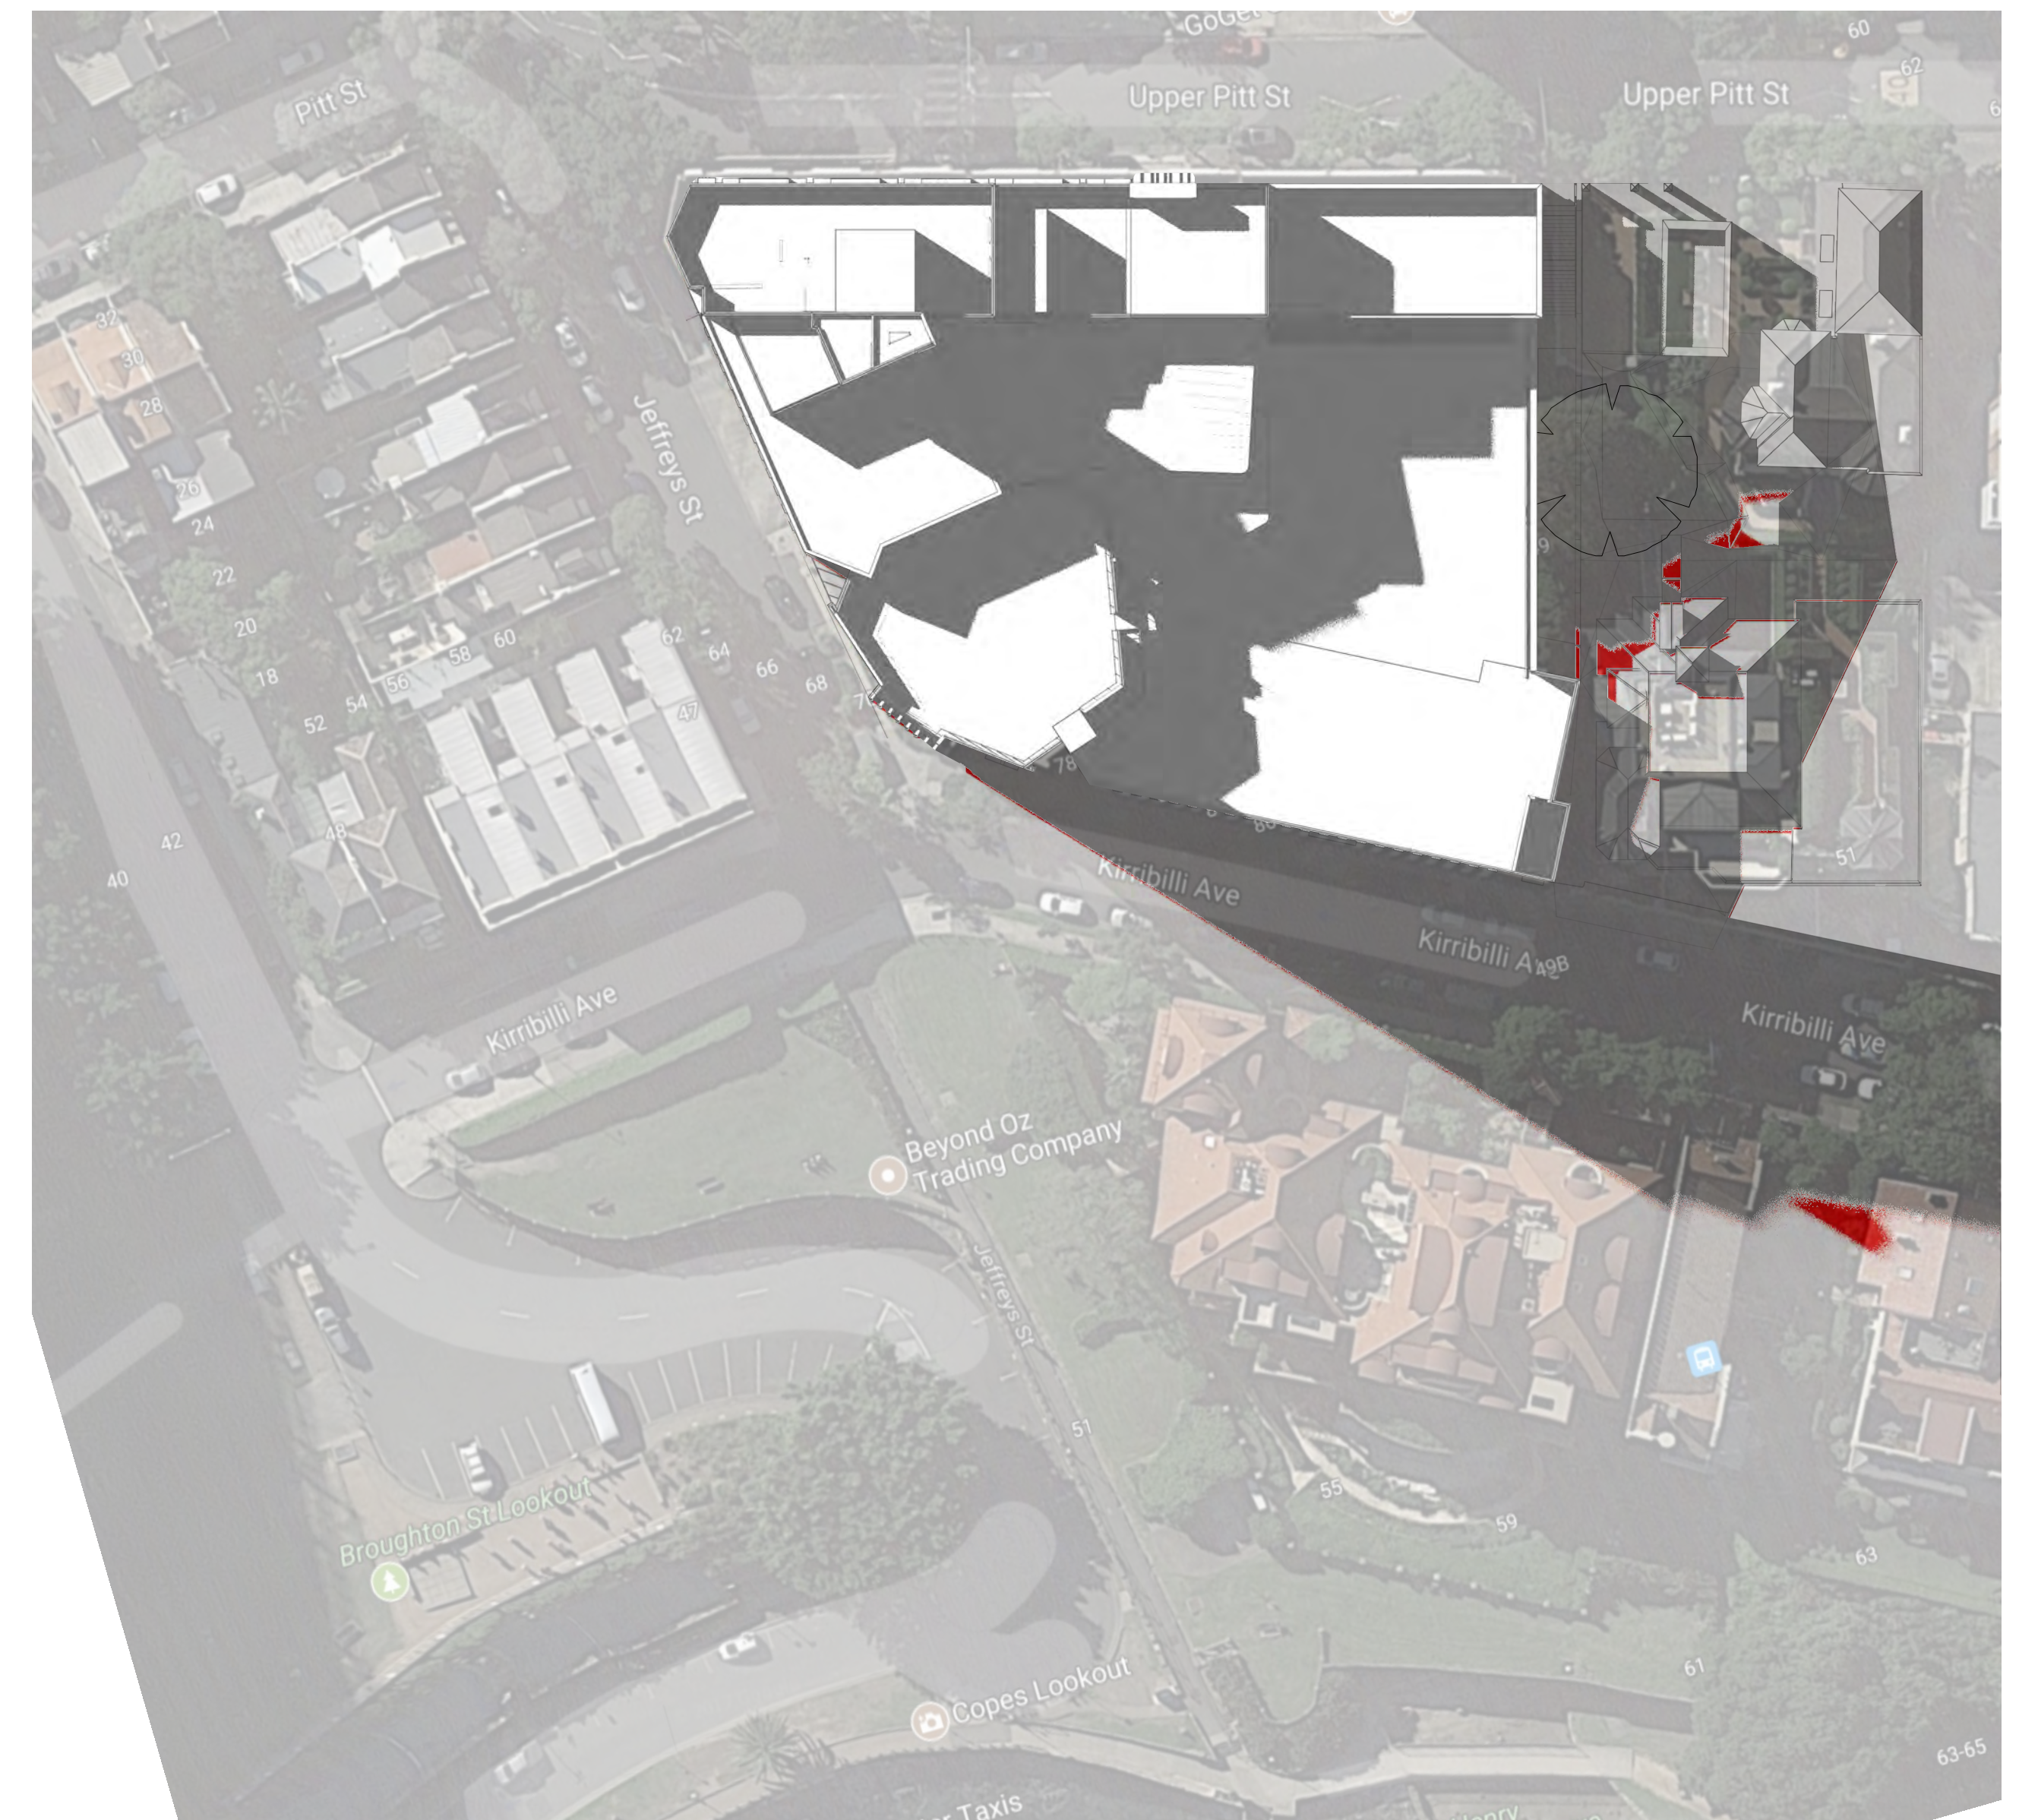

Winter Solstice

1 Existing Winter Solstice Shadow Diagram-3pm June 21st  
Scale: 1:500

2 Proposed Winter Solstice Shadow Diagram-3pm June 21st  
Scale: 1:500