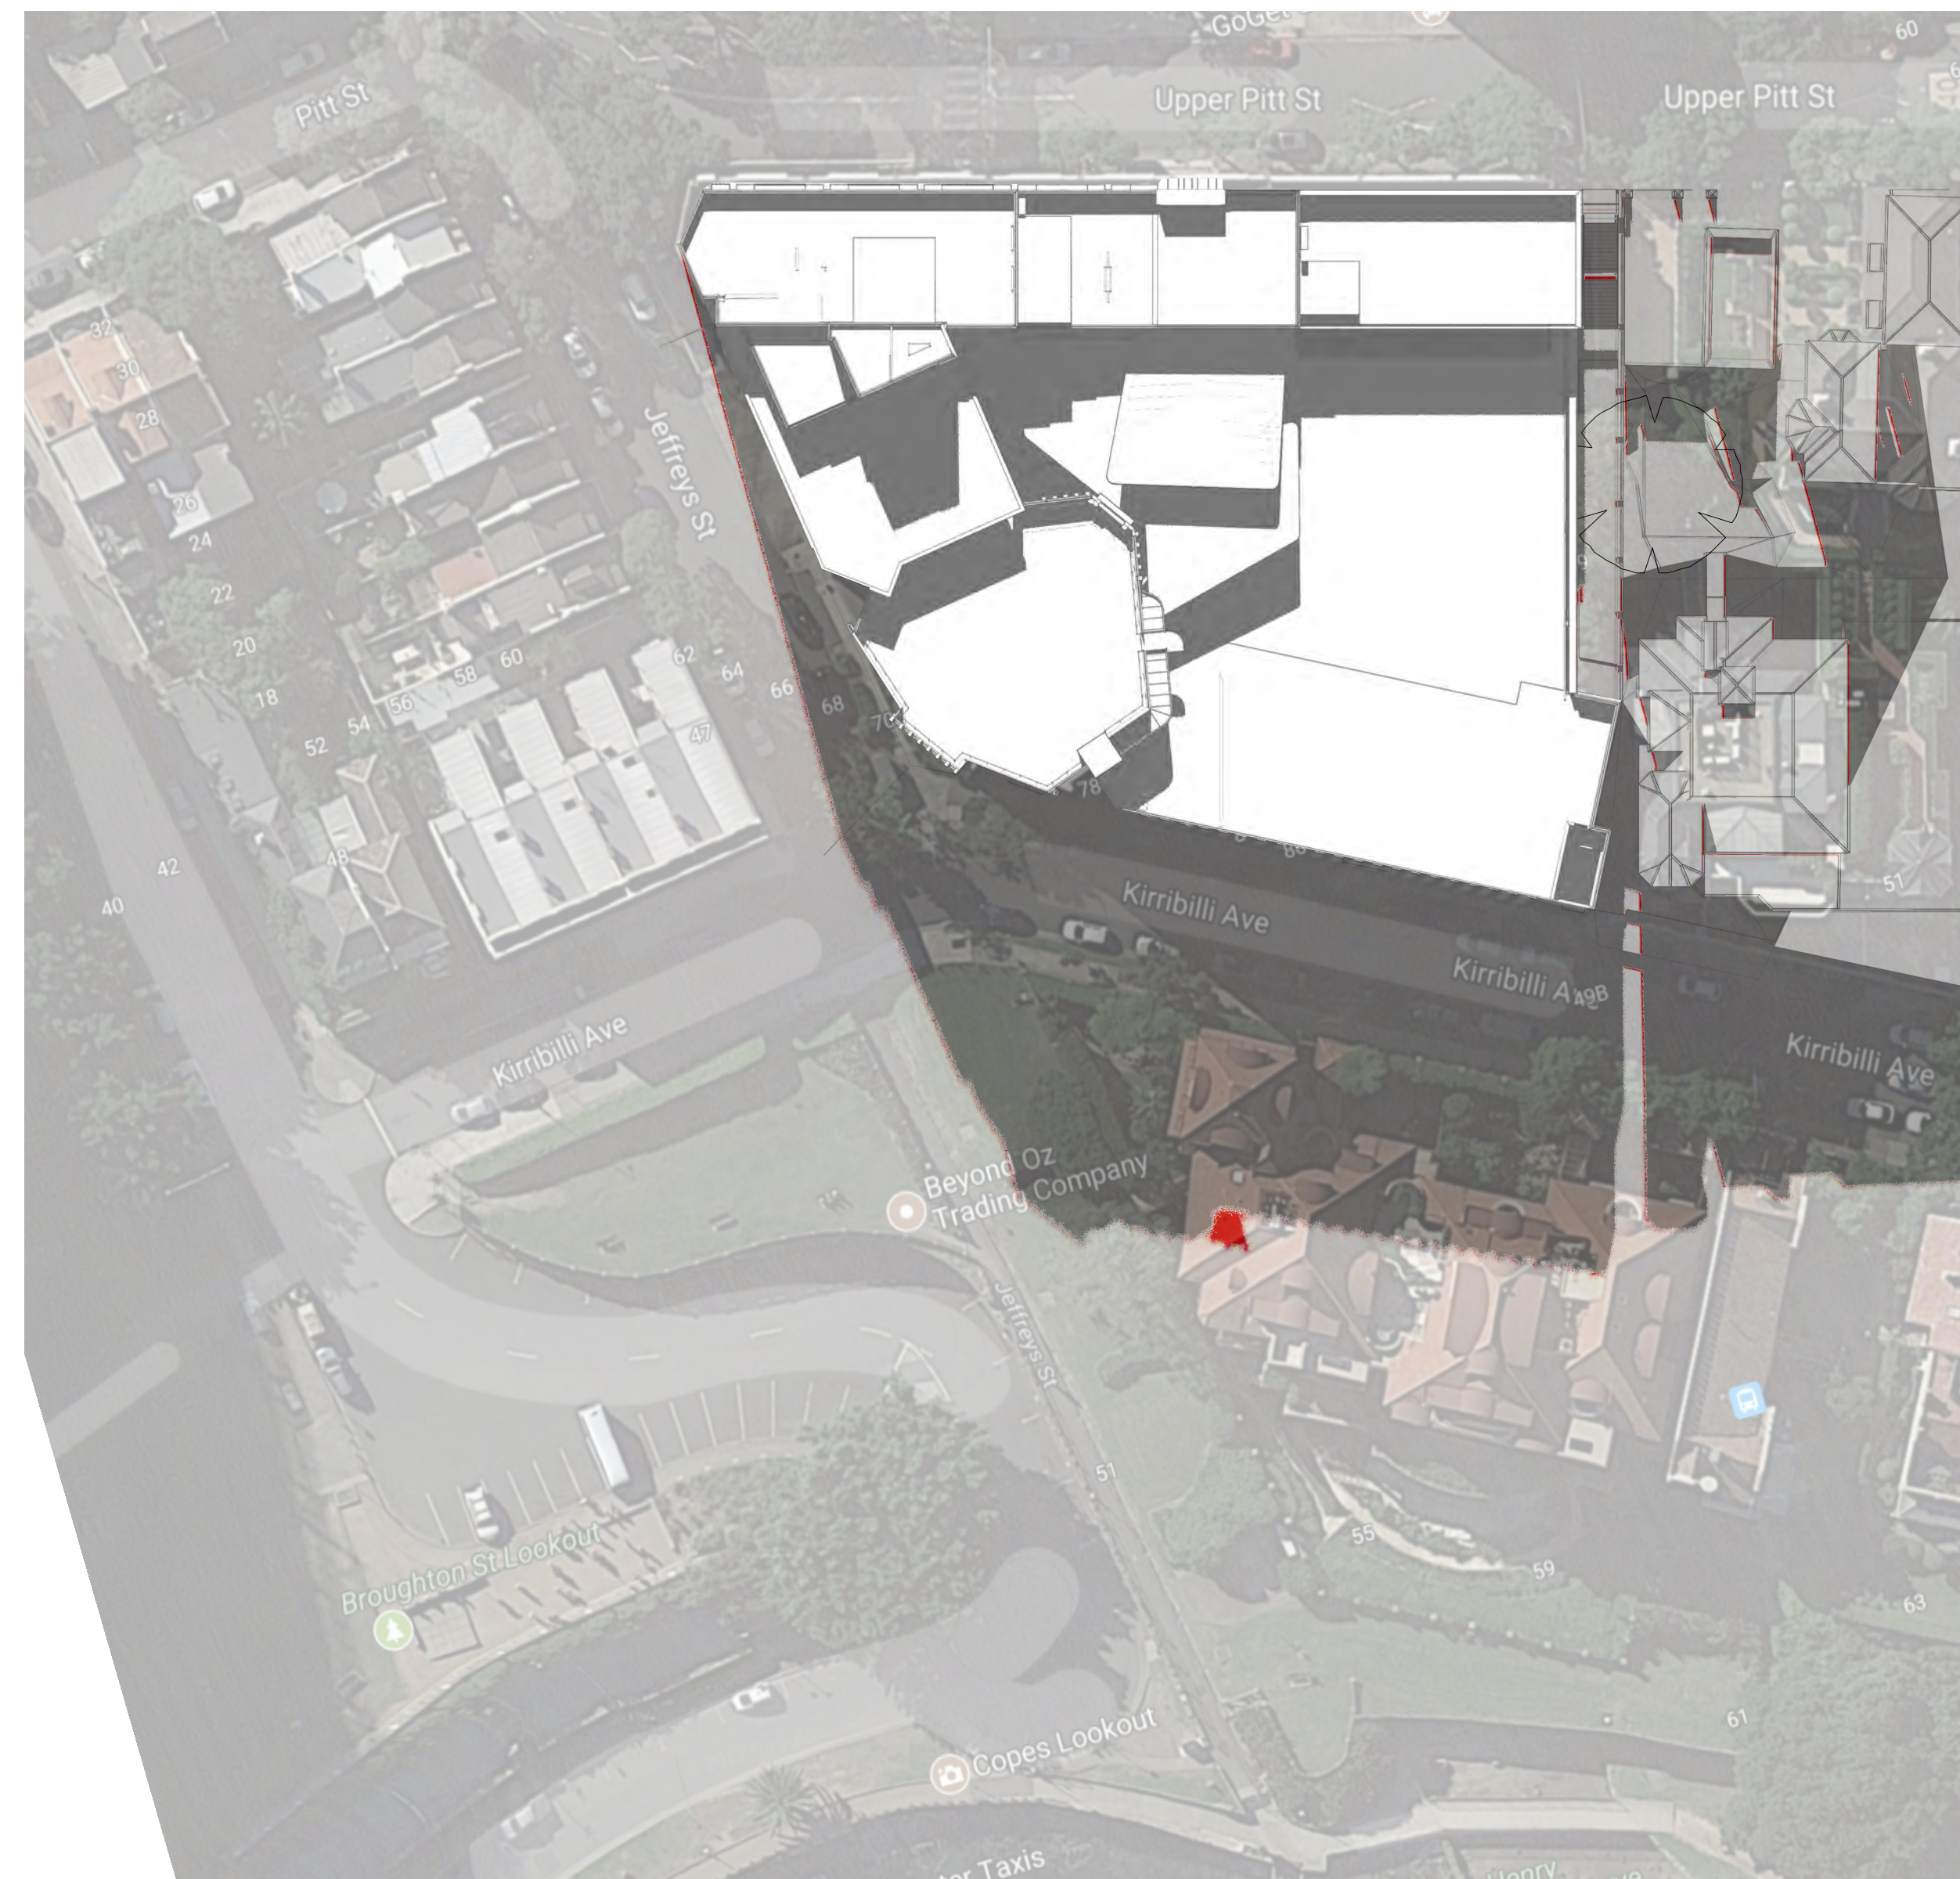

Winter Solstice

1 Existing Winter Solstice Shadow Diagram-12pm June 21st
Scale: 1:500

2 Proposed Winter Solstice Shadow Diagram-12pm June 21st
Scale: 1:500

Existing shadow projections
New shadows from proposed works

A	29/8/19	Response to IPC
ISSUE	DATE	REVISION
0mm 50mm 100mm		
DO NOT SCALE FROM DRAWINGS USE FIGURED DIMENSIONS ONLY. CHECK ALL DIMENSIONS ON SITE BEFORE MANUFACTURE OR CONSTRUCTION.		
PROJECT	St. Aloysius' College SSDA	PROJECT # 2670
CLIENT	St Aloysius' College	DWG #
DWG	Shadow Diagram	DAU029
CLIENT REF & CONTACT	DATE	DRAWN BY
St Aloysius' College	JUL 2019	AL
SCALE: 1:200 @ A1	CHKD BY	REVISION
	SC	A