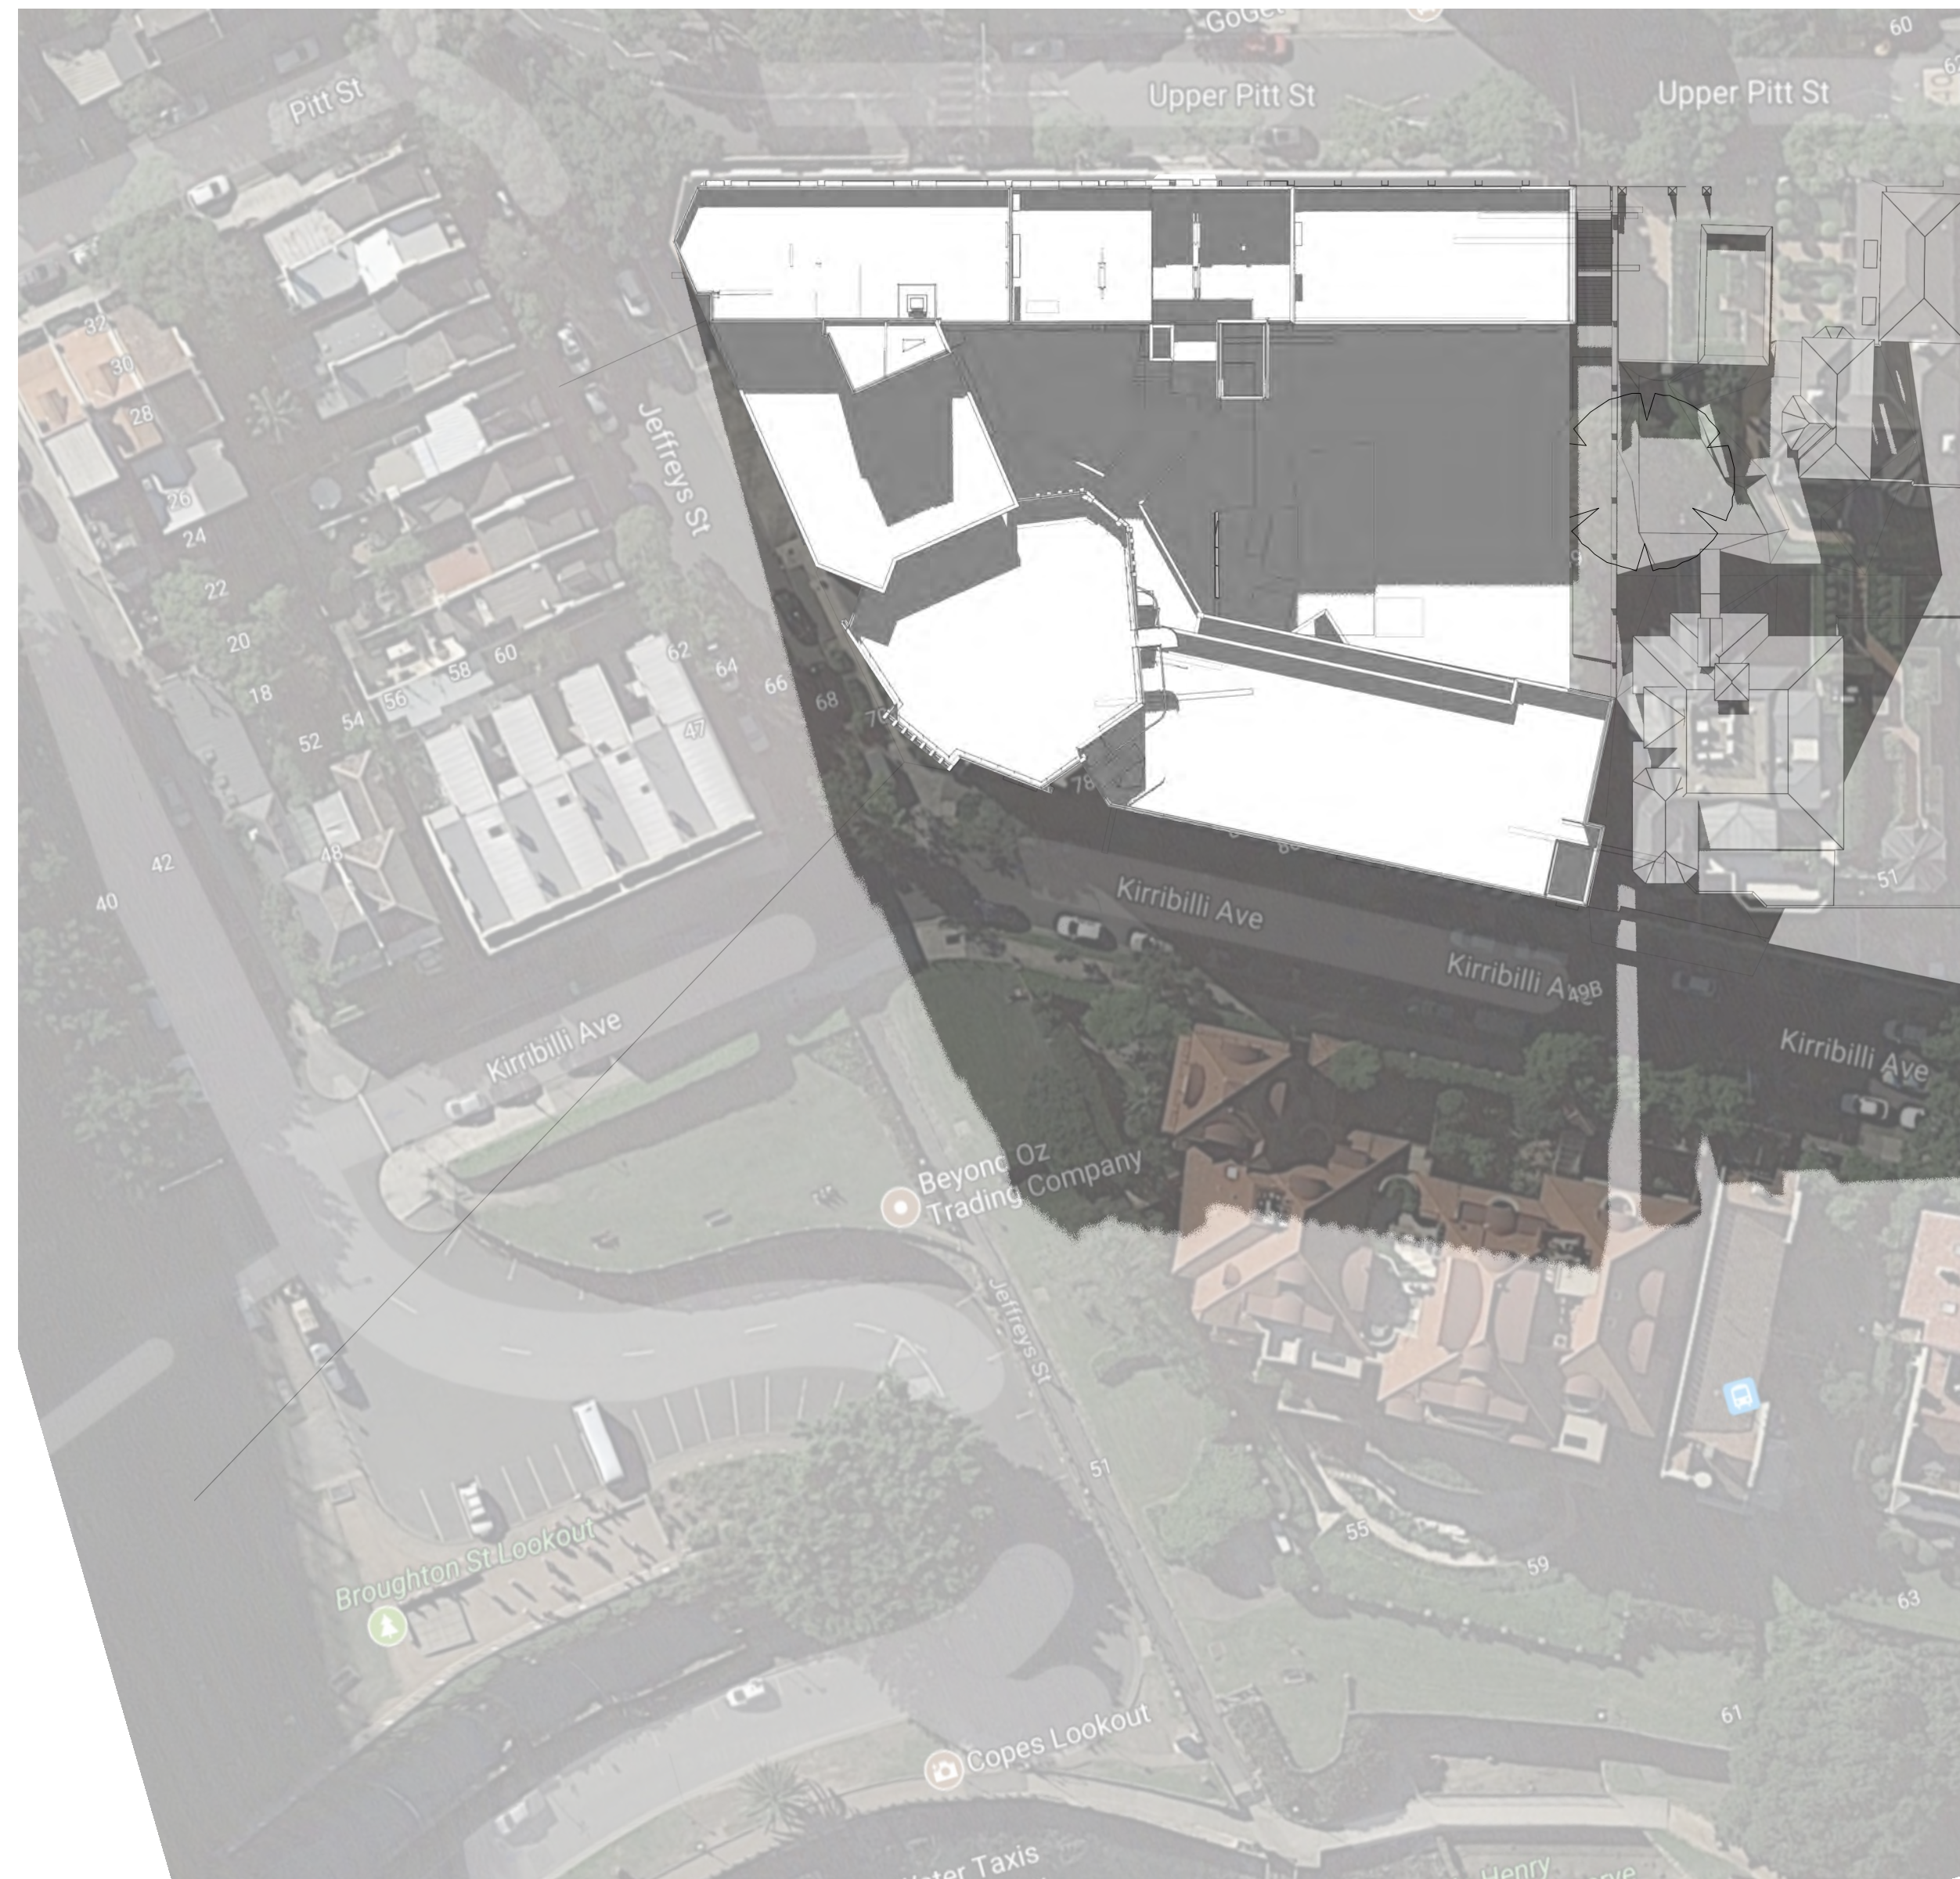

Winter Solstice

1 Existing Winter Solstice Shadow Diagram-12pm June 21st
Scale: 1:500

2 Proposed Winter Solstice Shadow Diagram-12pm June 21st
Scale: 1:500

Existing shadow projections
New shadows from proposed works

A	29/8/19	Response to IPC
ISSUE	DATE	REVISION
0mm 50mm 100mm		
DO NOT SCALE FROM DRAWINGS USE FIGURED DIMENSIONS ONLY. CHECK ALL DIMENSIONS ON SITE BEFORE MANUFACTURE OR CONSTRUCTION.		
PROJECT	St. Aloysius' College SSDA	PROJECT # 2670
CLIENT	St Aloysius' College	DWG #
DWG	Shadow Diagram	DAU029
CLIENT REF & CONTACT	DATE	DRAWN BY
St Aloysius' College	JUL 2019	AL
SCALE: 1:200 @ A1	CHKD BY	REVISION
	SC	A