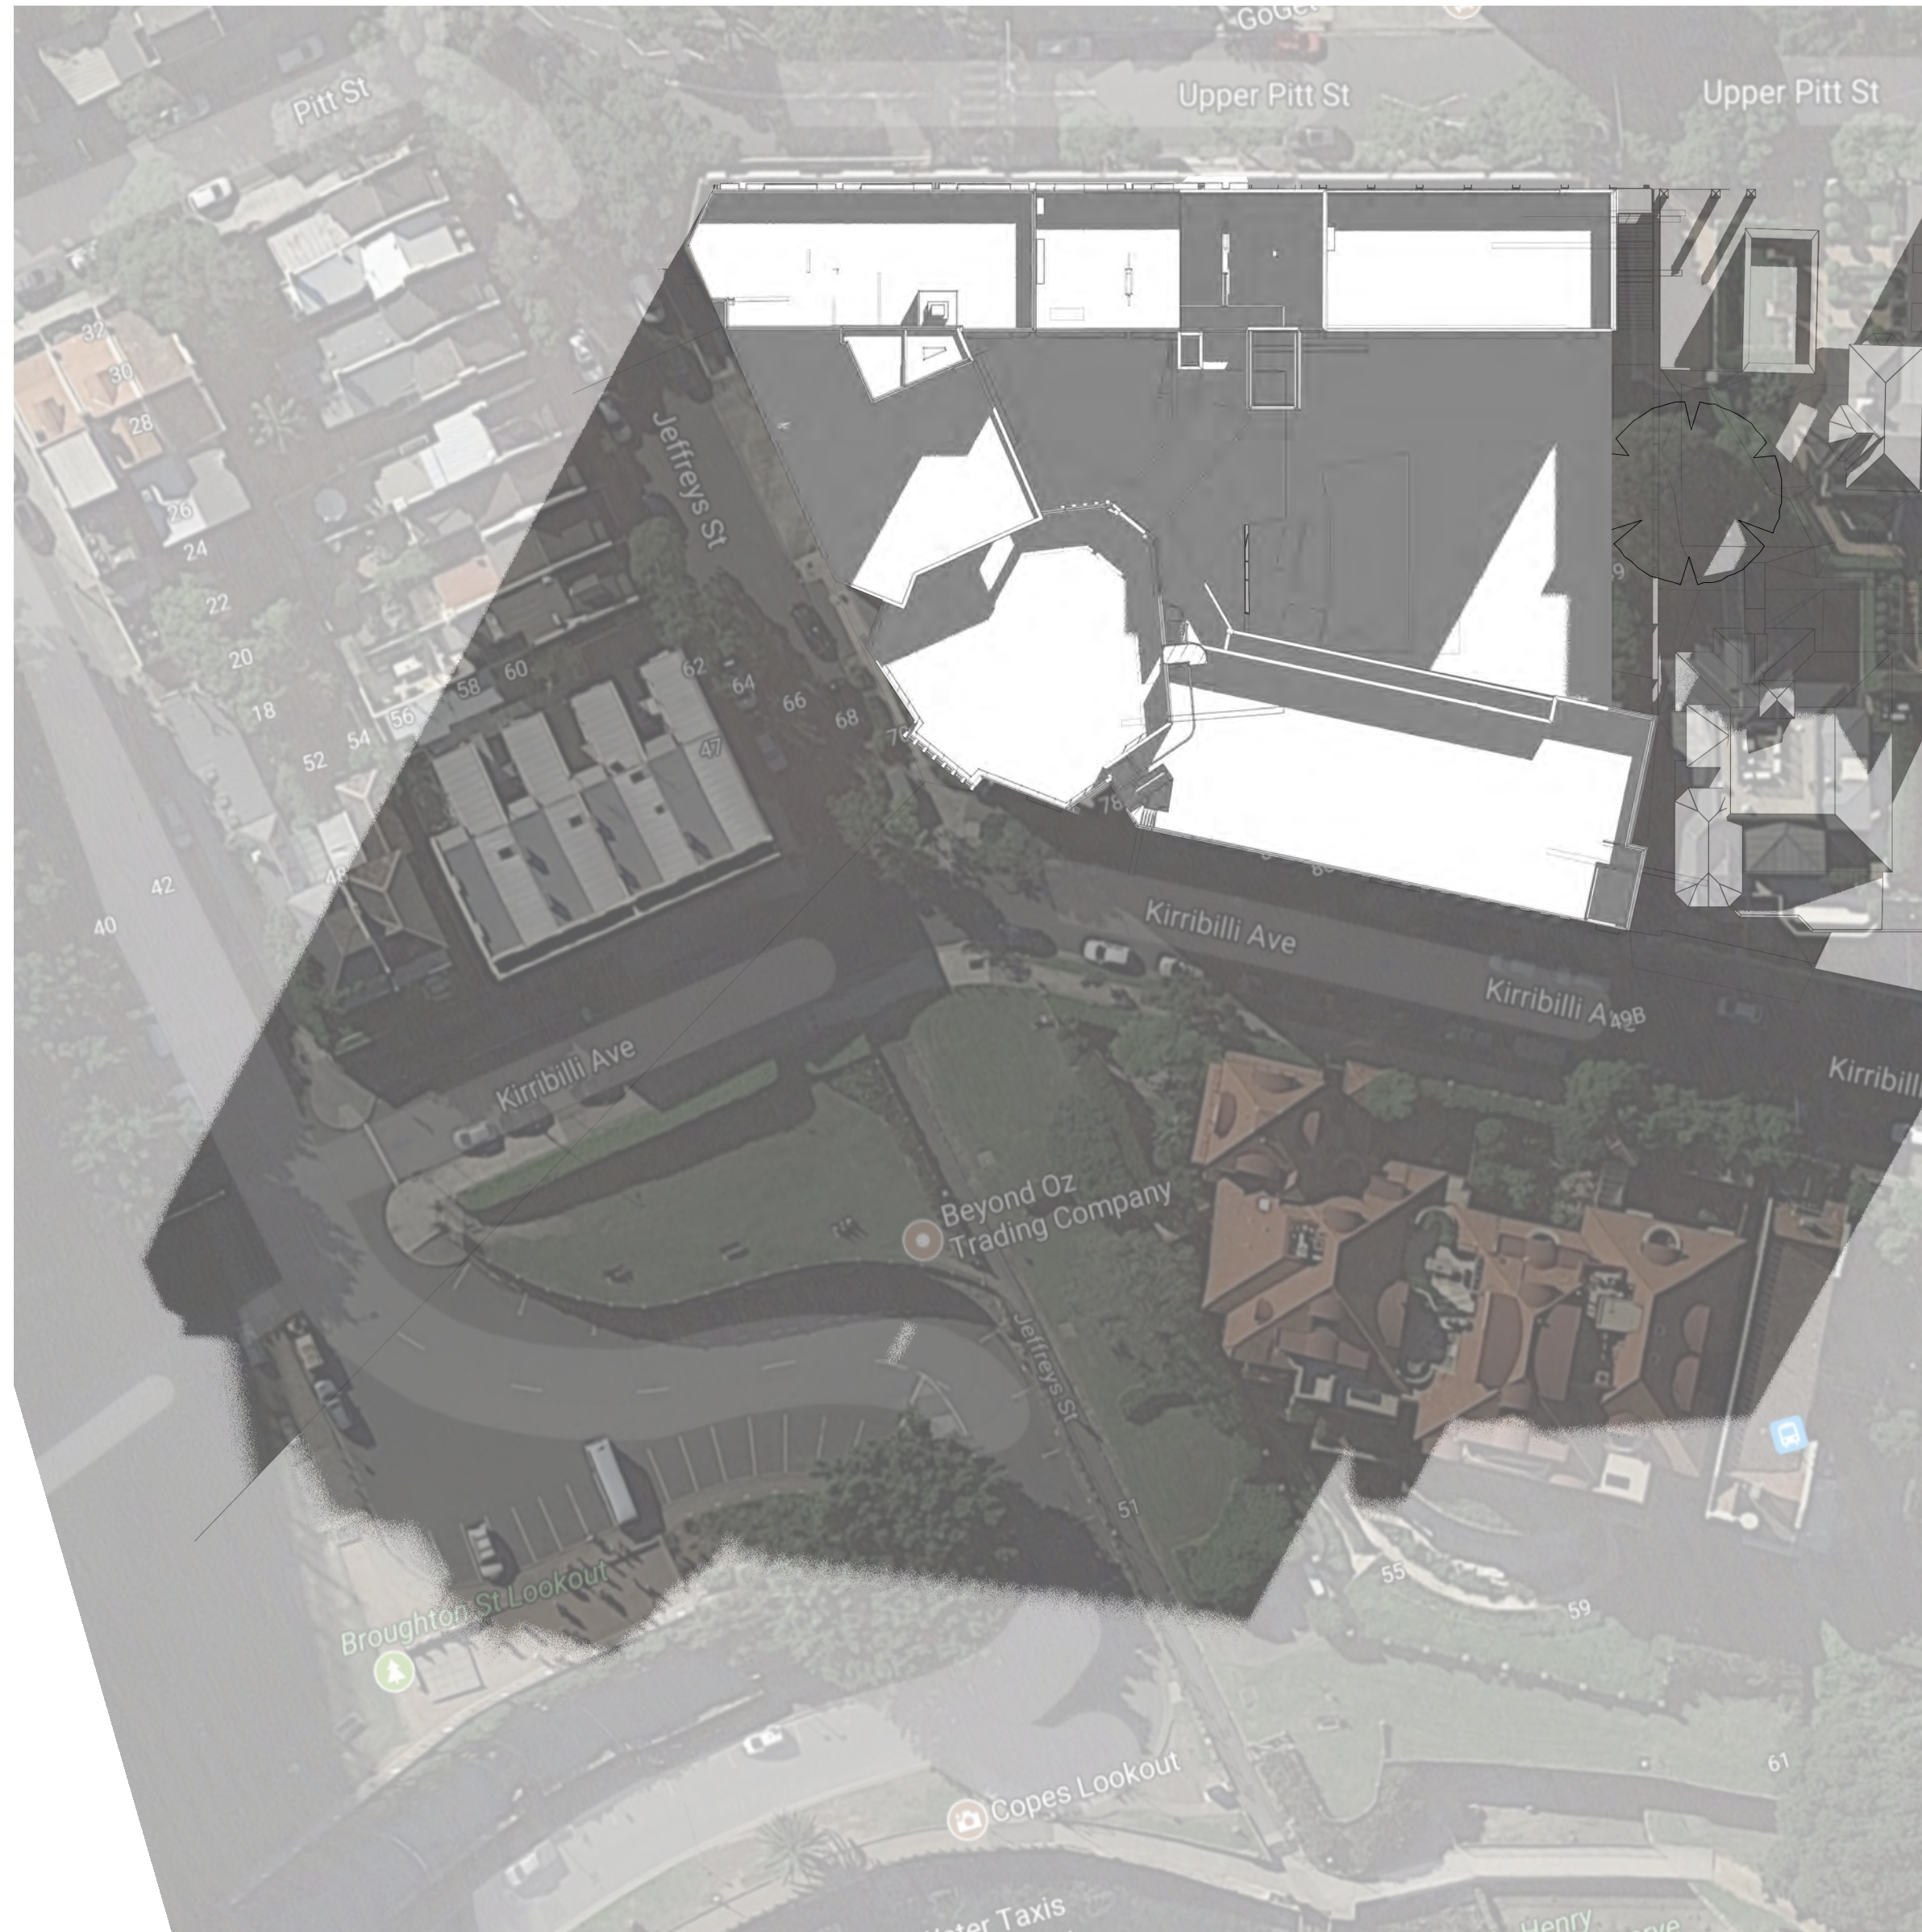

Winter Solstice

1 Existing Winter Solstice Shadow Diagram-9am June 21st
Scale: 1:500

2 Proposed Winter Solstice Shadow Diagram-9am June 21st
Scale: 1:500