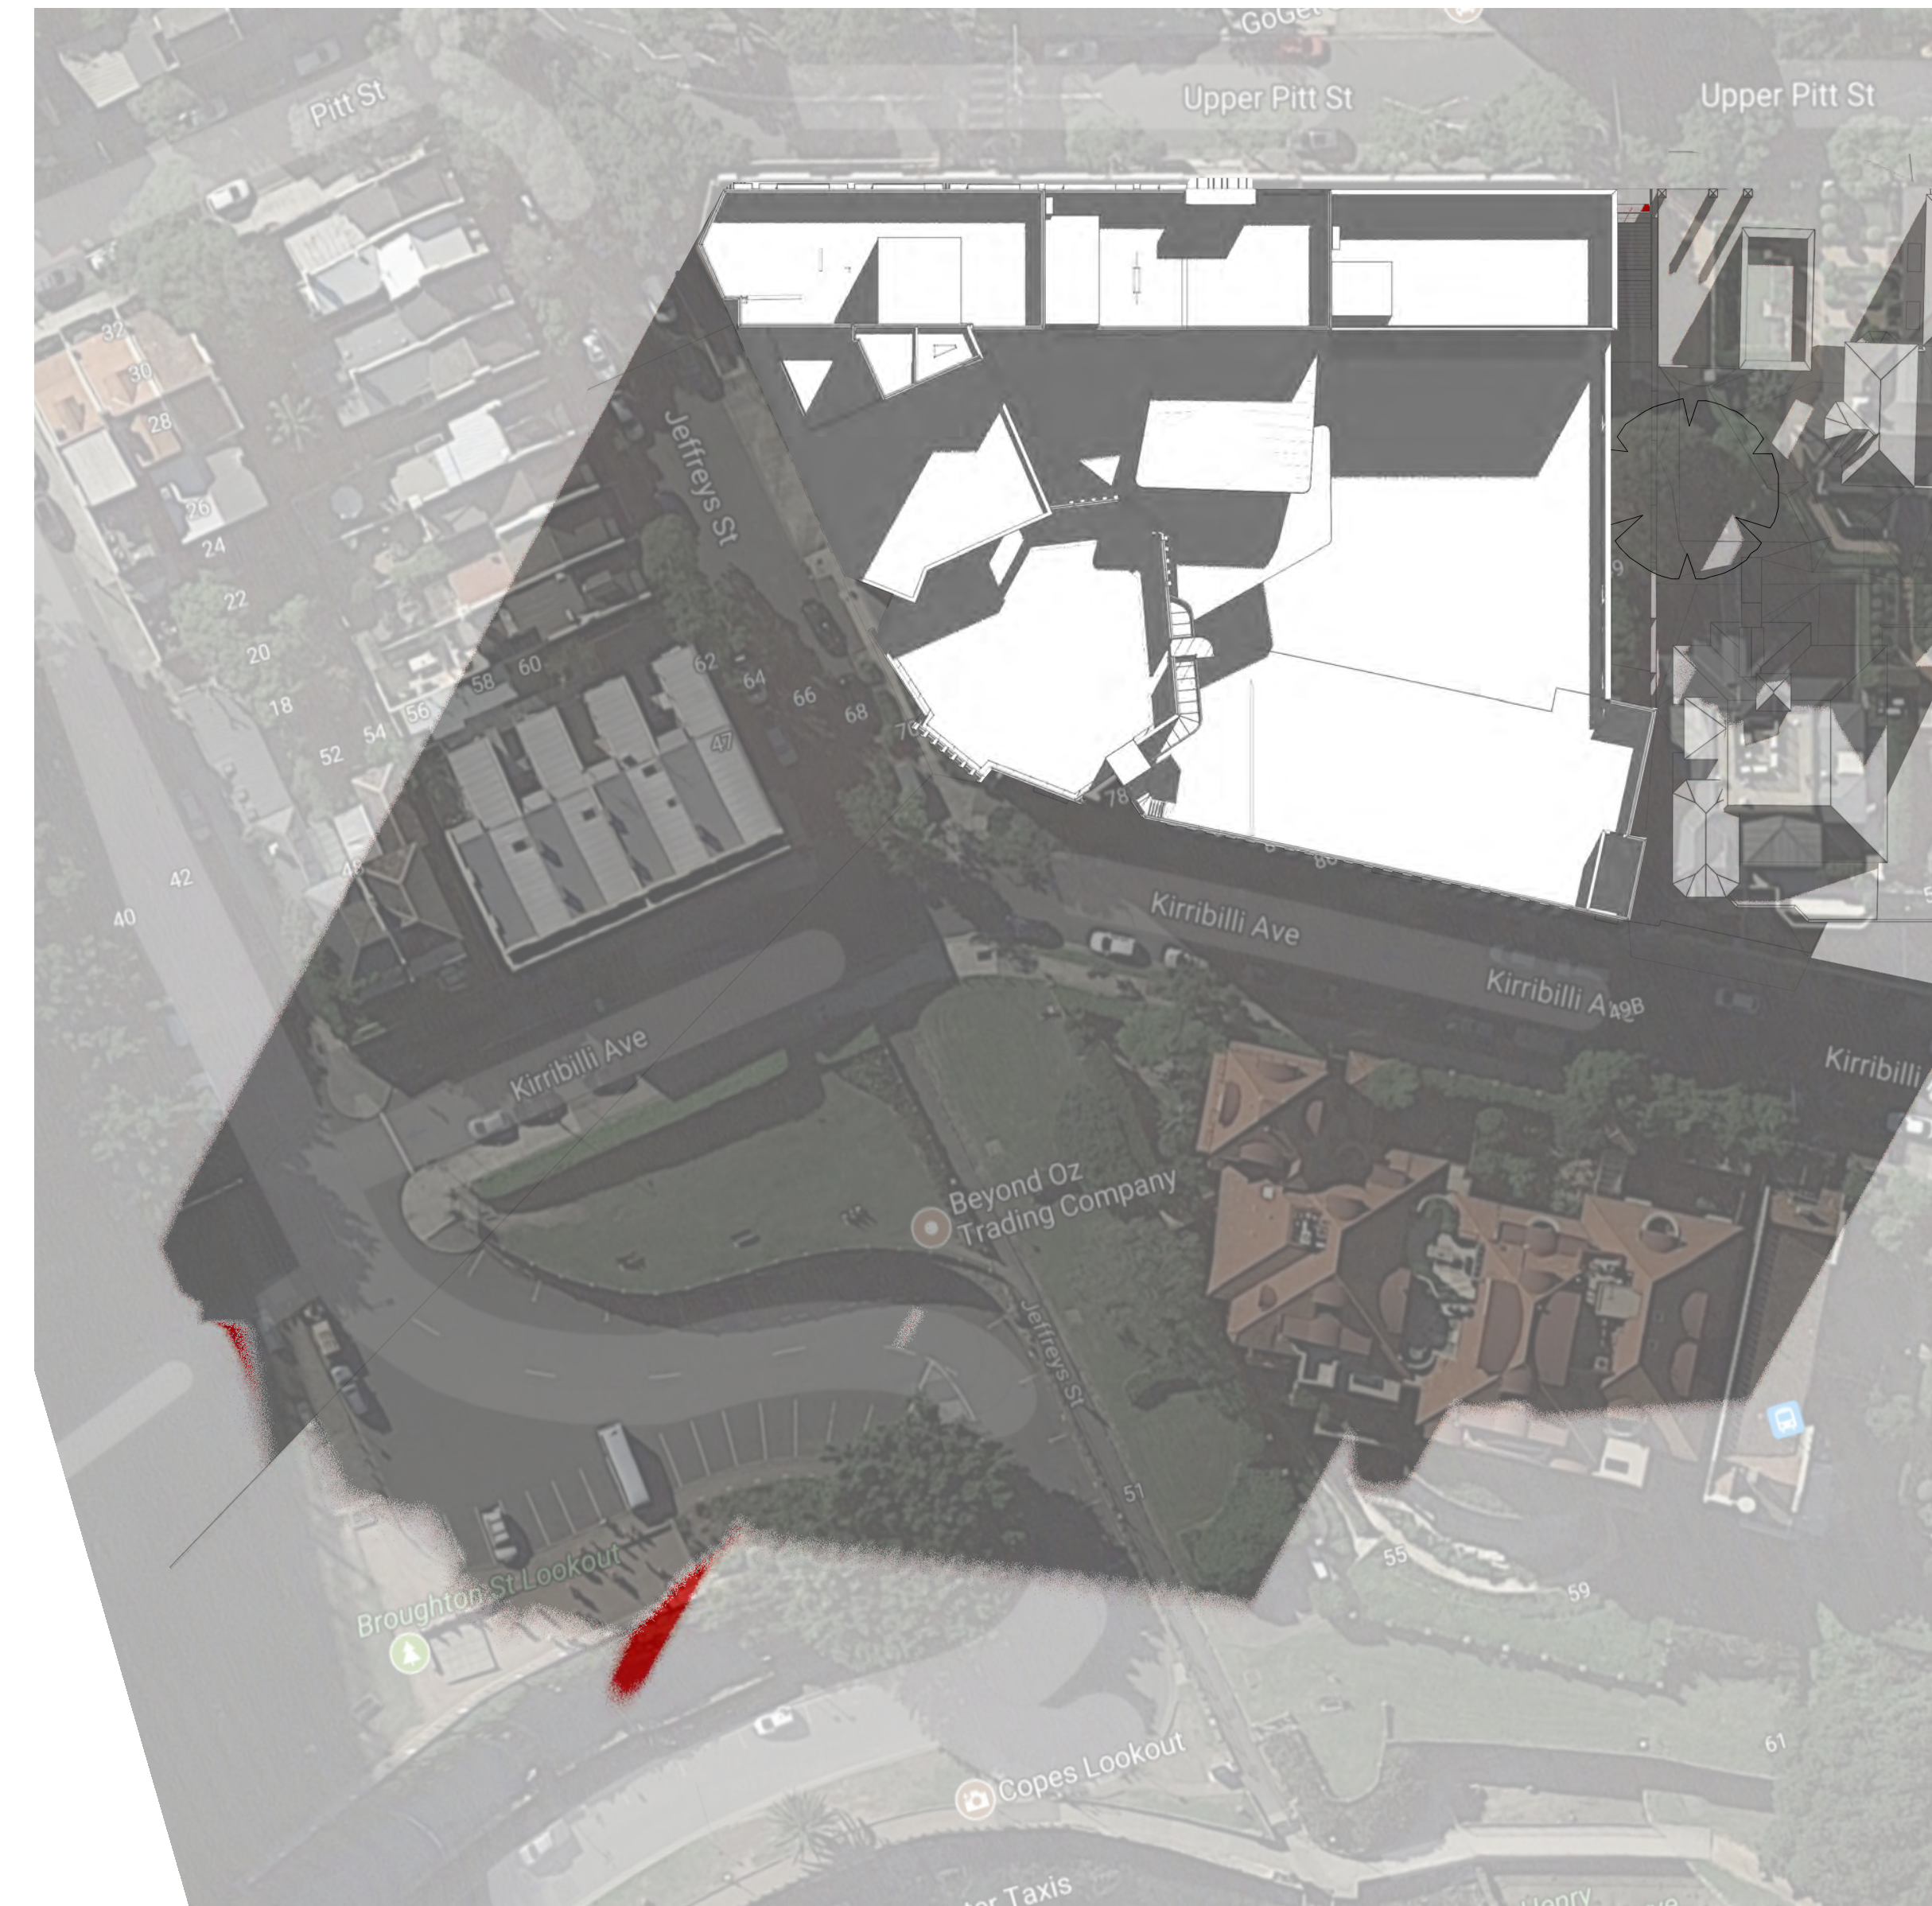

Winter Solstice

1 Existing Winter Solstice Shadow Diagram-9am June 21st
Scale: 1:500

2 Proposed Winter Solstice Shadow Diagram-9am June 21st
Scale: 1:500