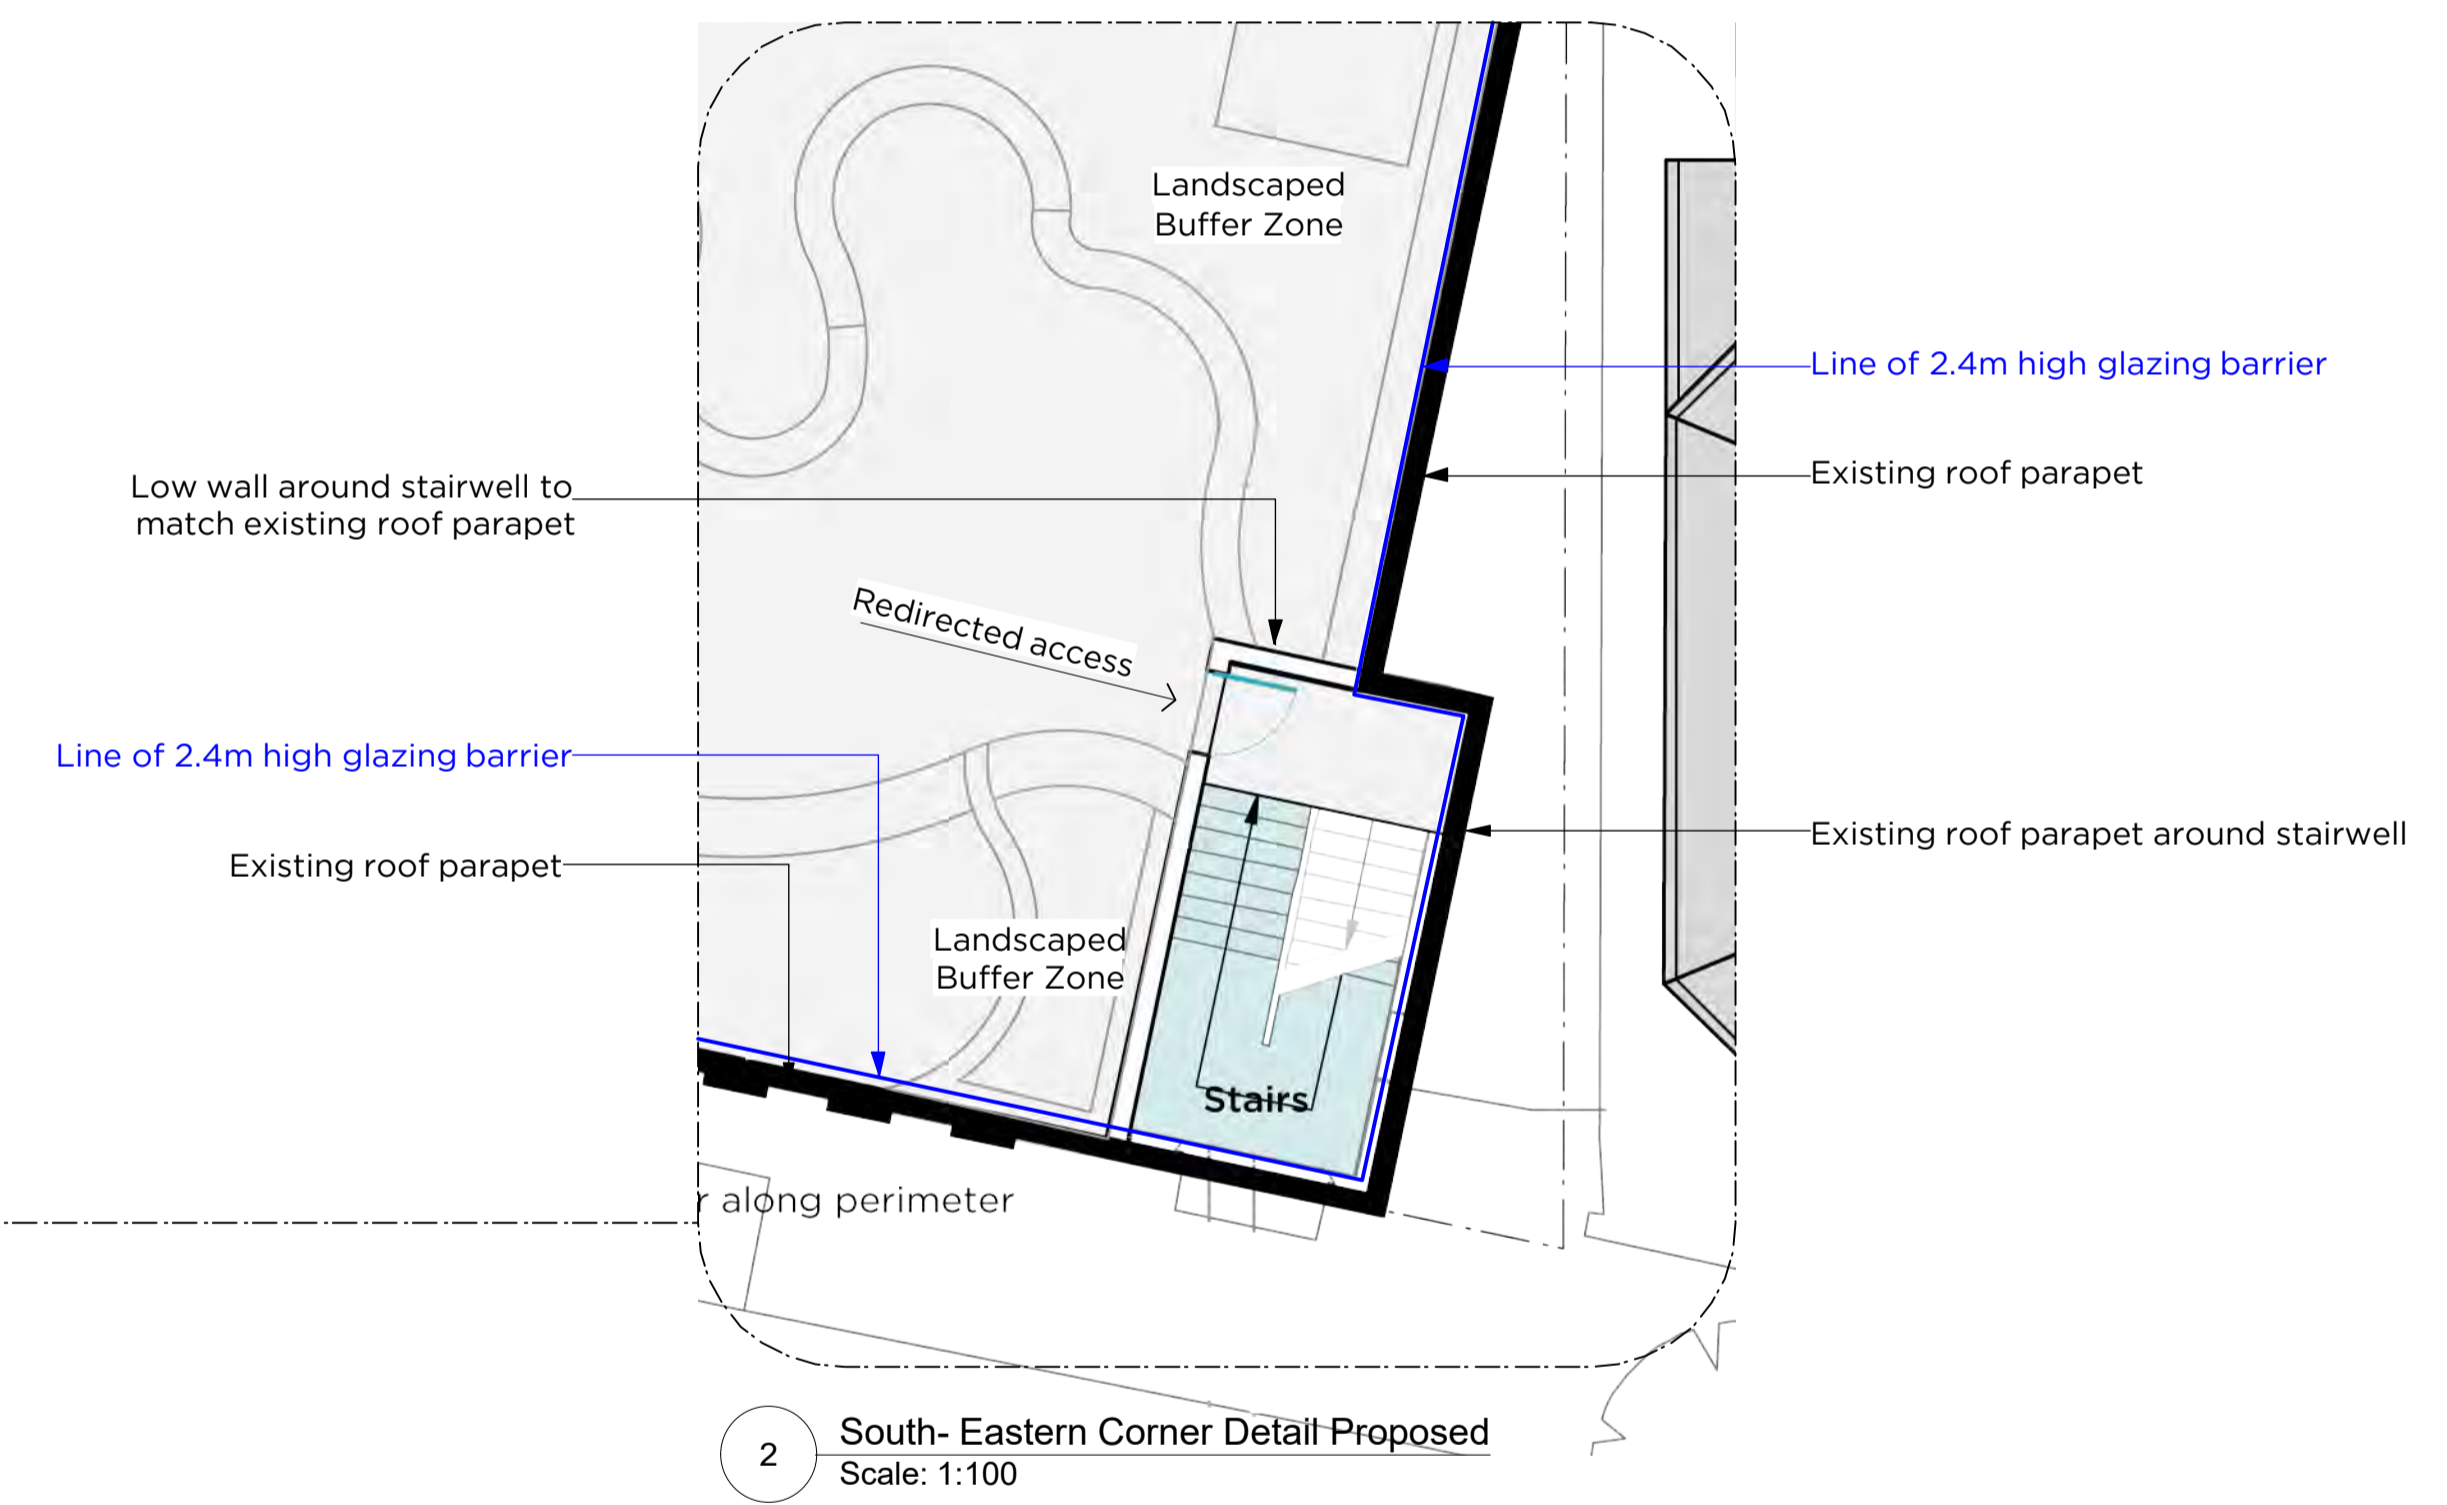

1 Level 3 Roof Terrace Proposed
Scale: 1:200

2 South-Eastern Corner Detail Proposed
Scale: 1:100