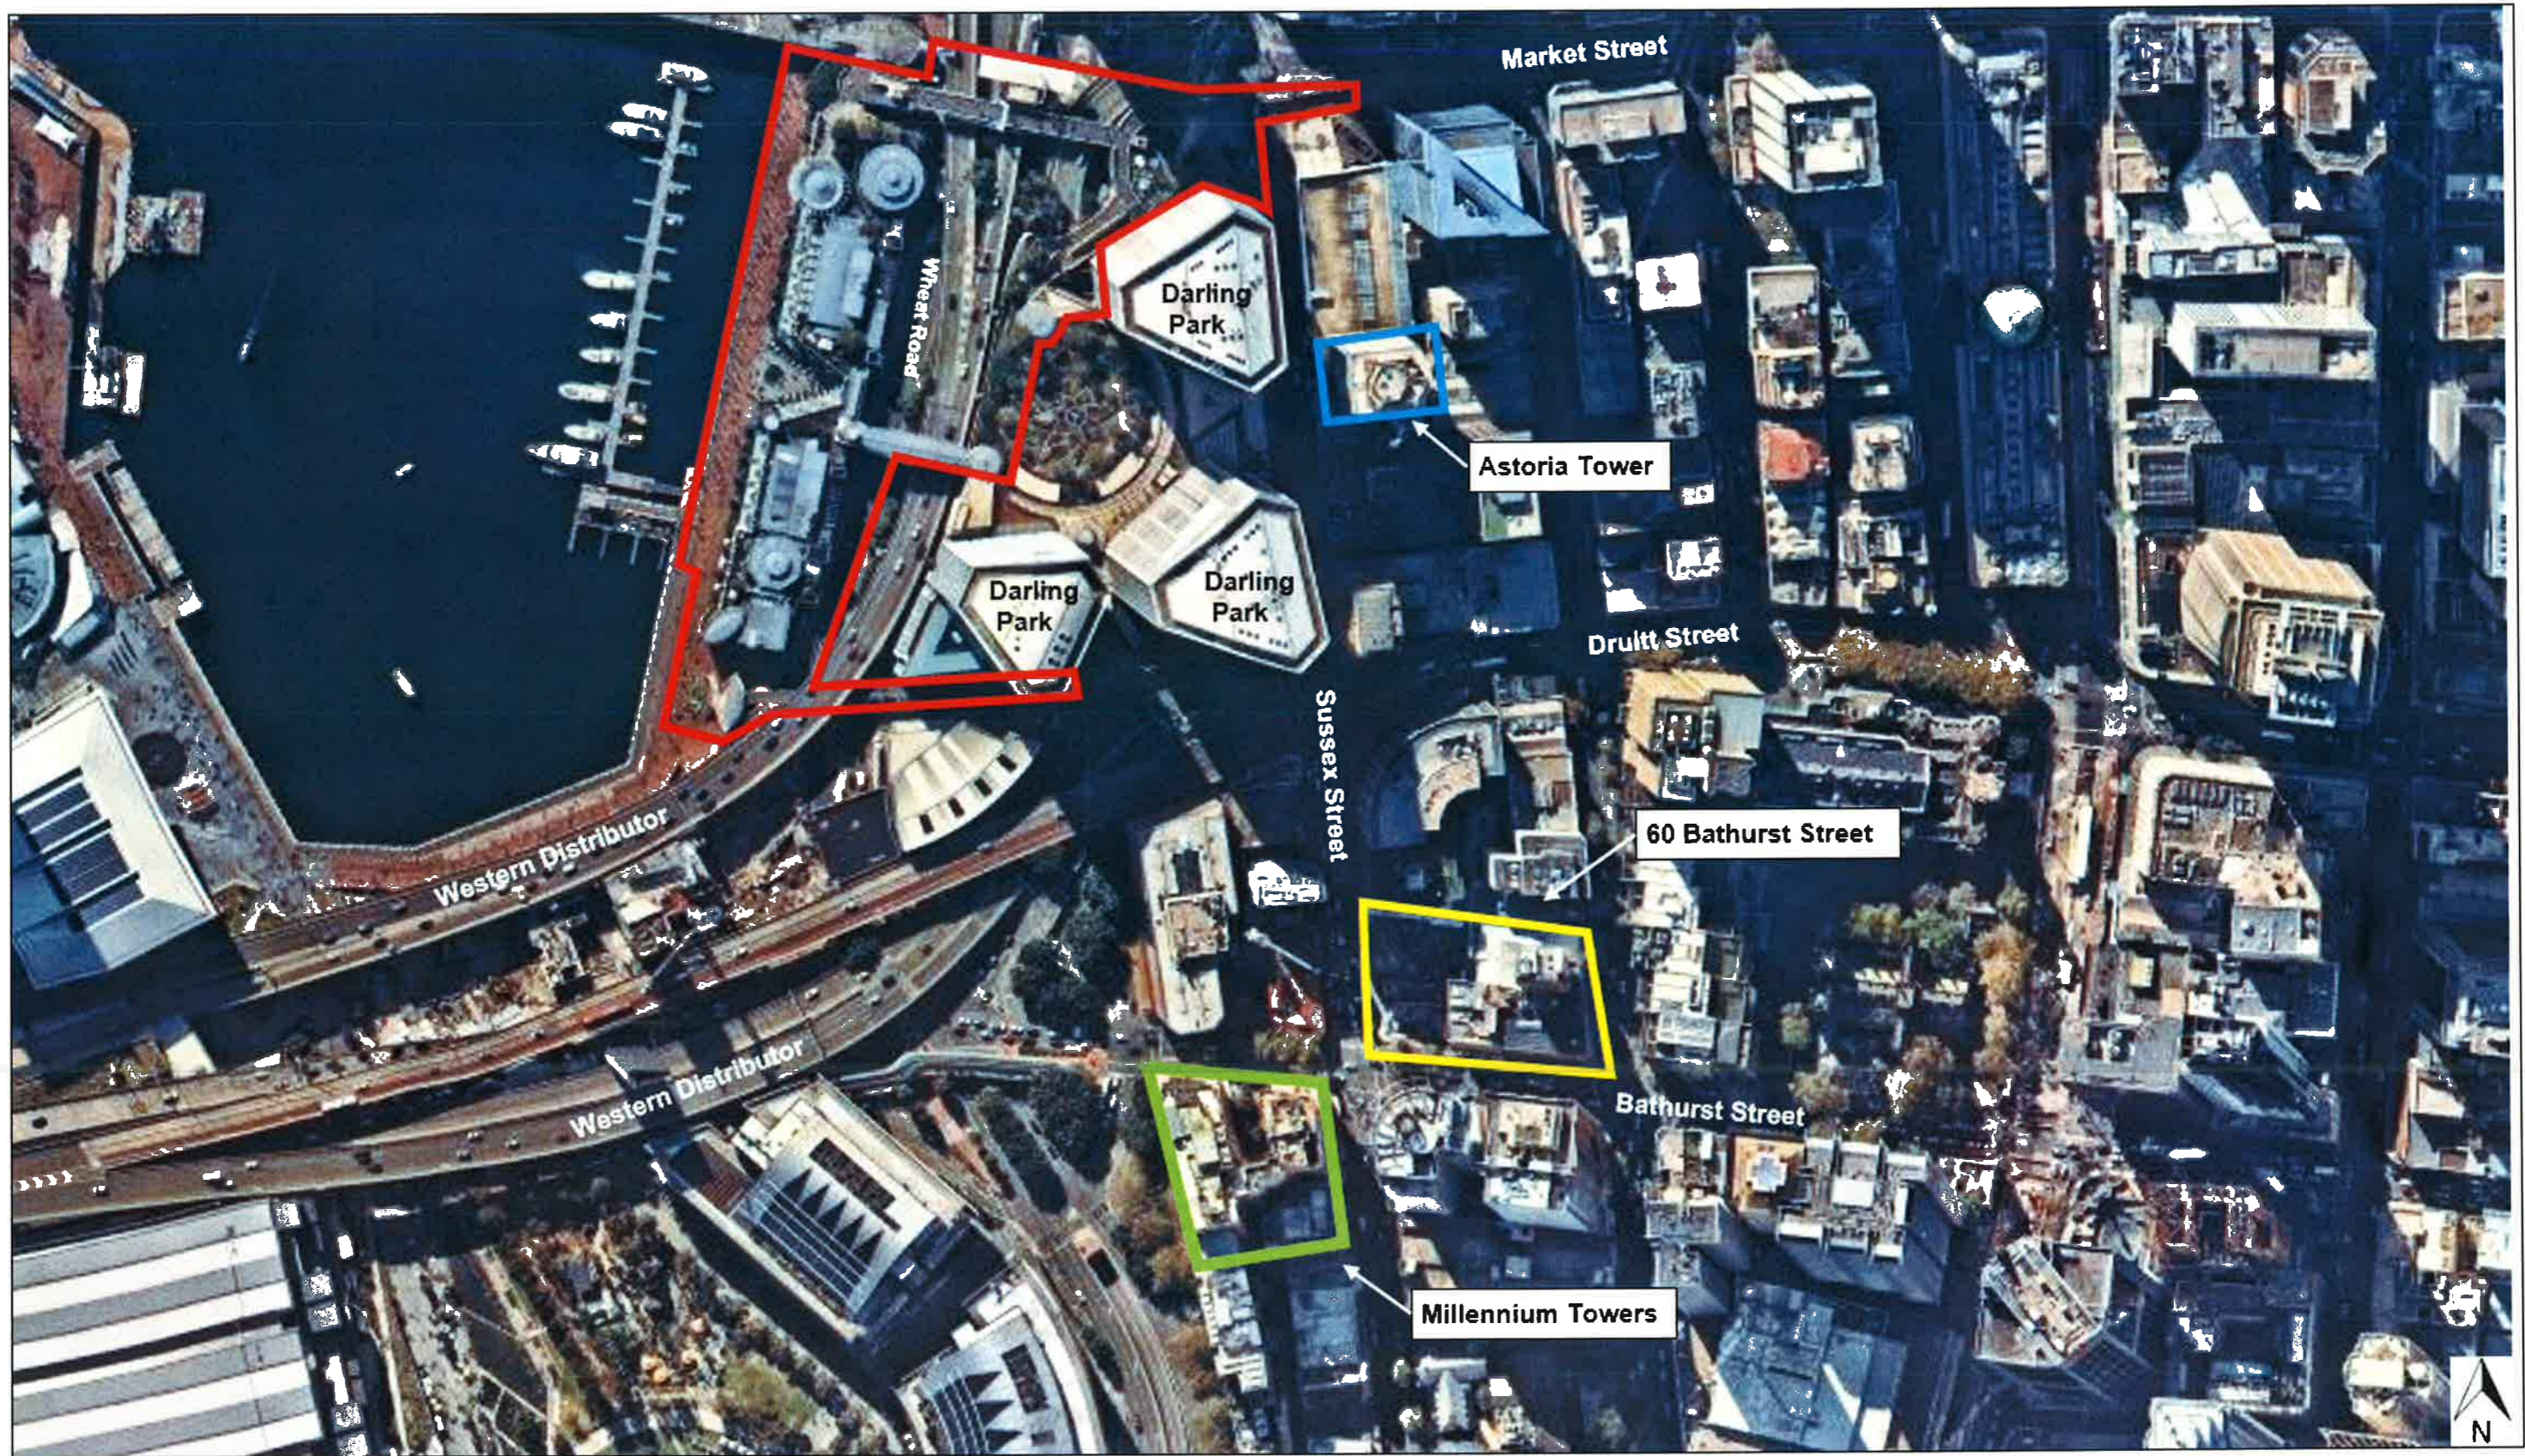

**Balmain**

**Barangaroo**

**Botanic Gardens**

**Pymont**

**CBD**

**Glebe**

**Ultimo**

**Surry Hills**

▼ RL 235.000

▼ RL 195.000

RL 183.000

**THS Overshadowing Impact from a Northern Tower Massing**  
**(Peak Day Overshadowing: 9<sup>th</sup> September)**

Sun	
Shade	Existing
	Additional

4:05 pm

4:15 pm

4:25 pm

**THS Overshadowing Impact from a Northern Tower Massing**  
**(Peak Day Overshadowing: 9<sup>th</sup> September)**

Sun	
Shade	Existing
	Additional

4:05 pm

4:15 pm

4:25 pm