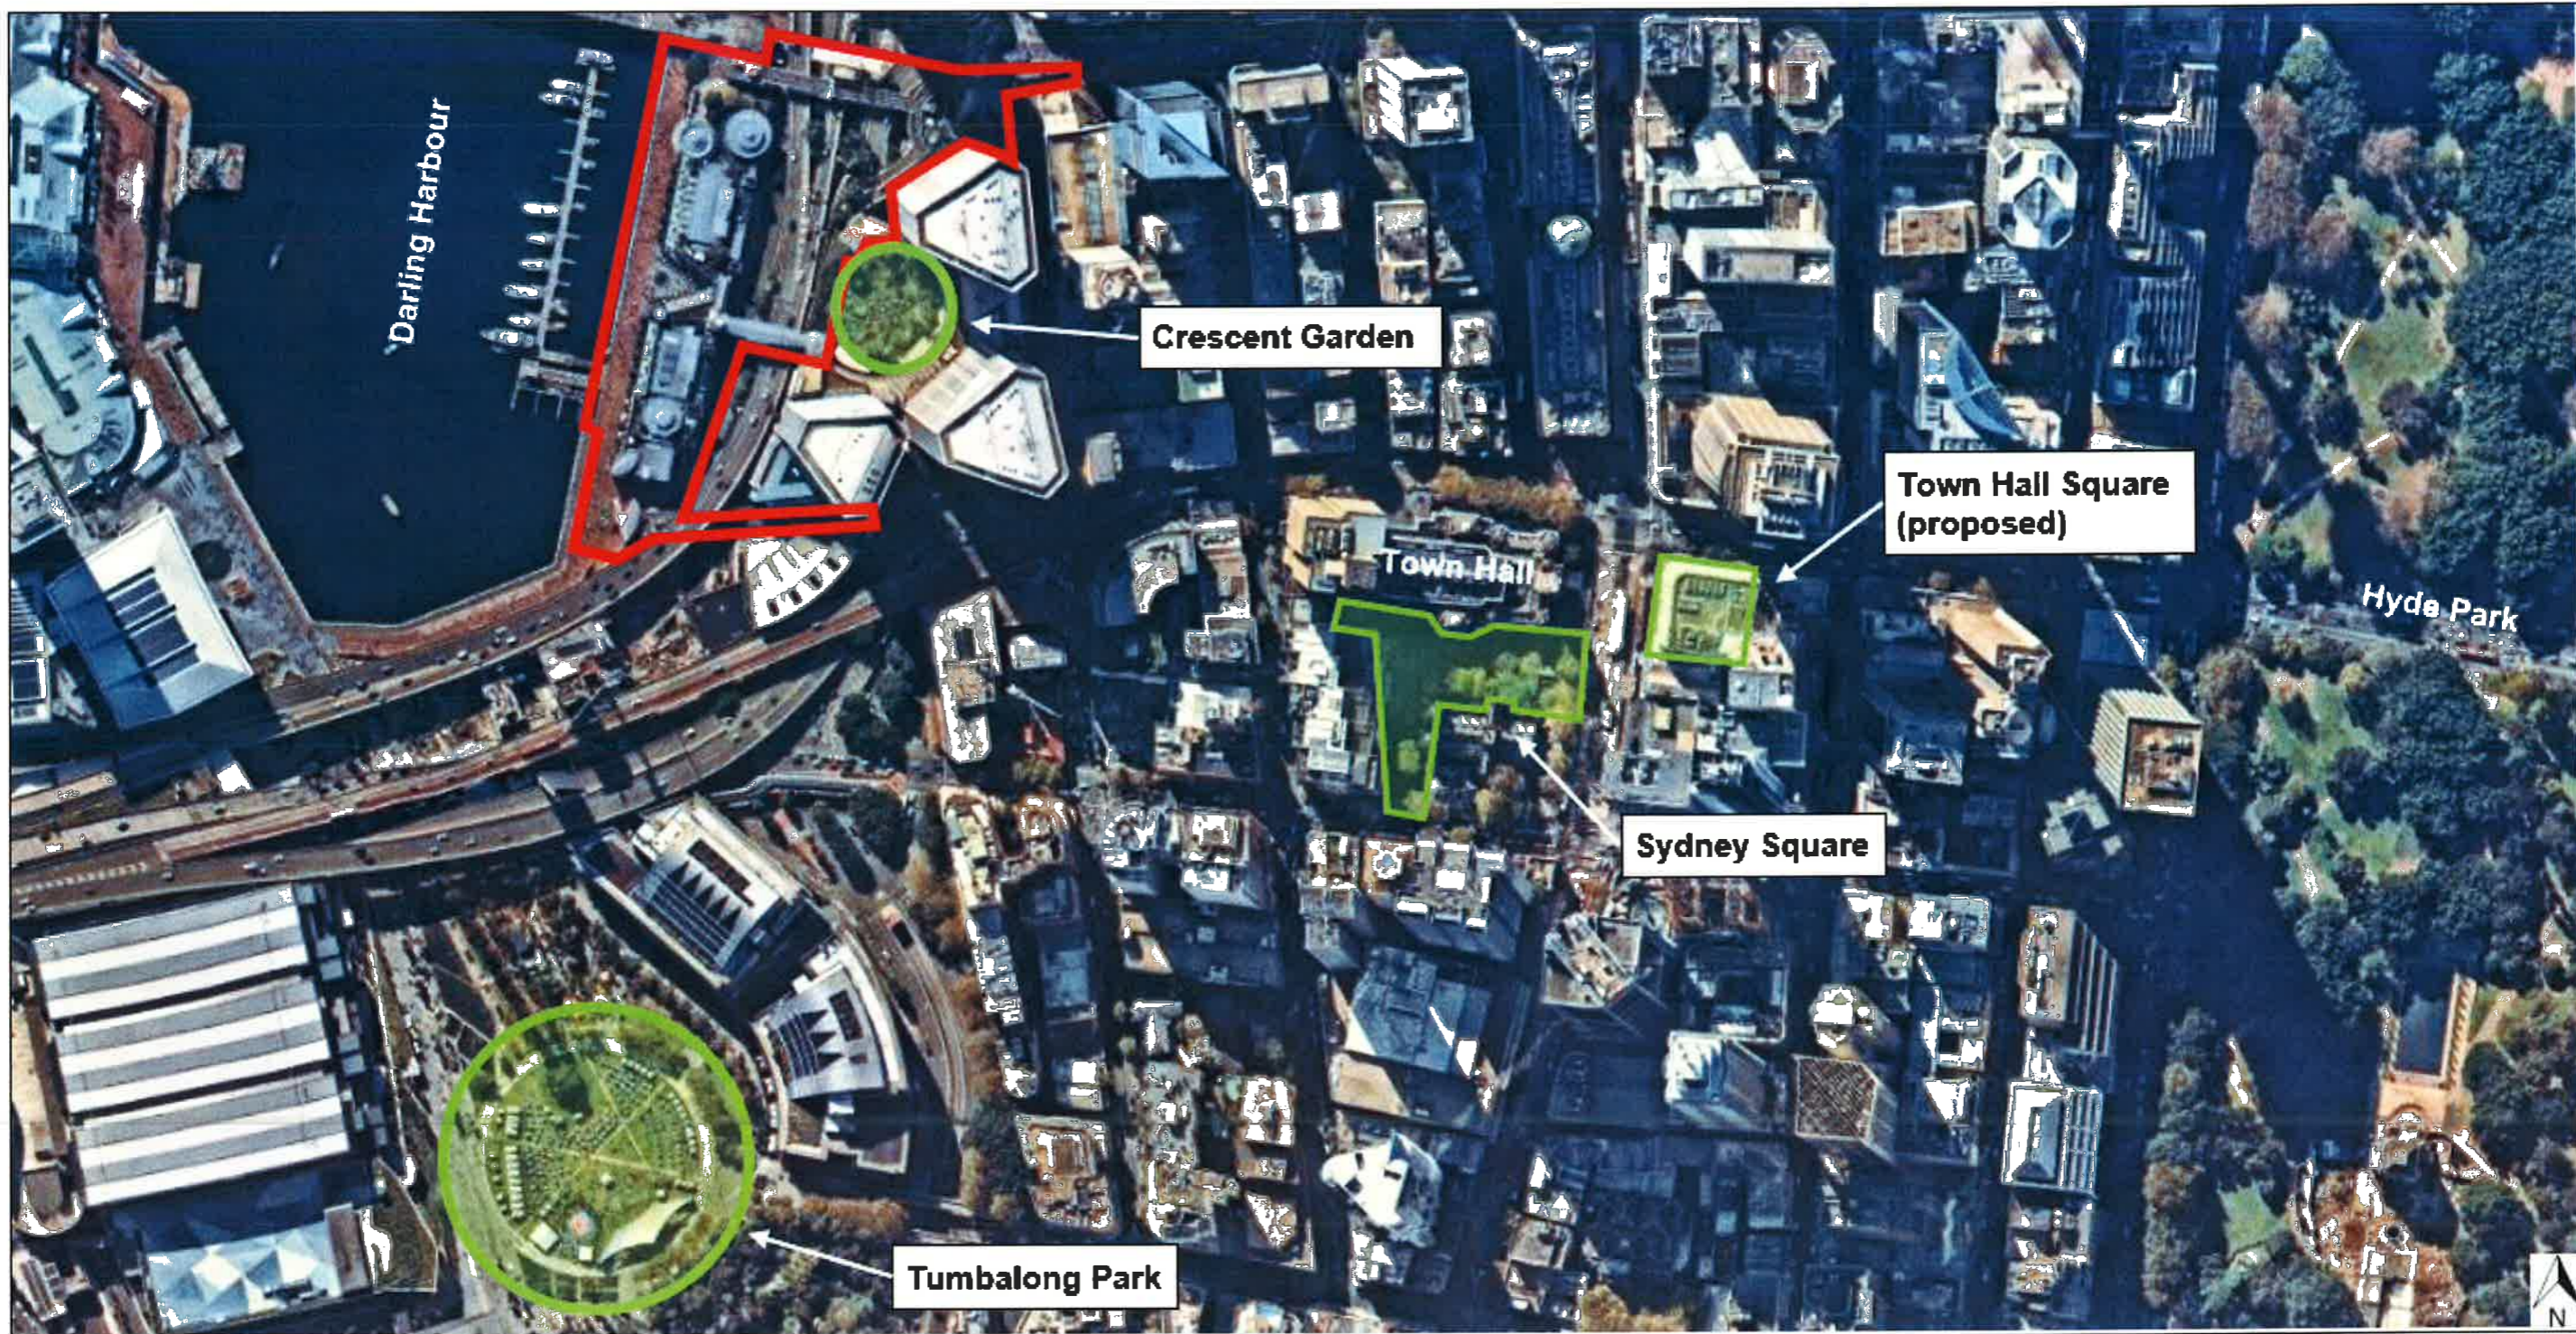

**Balmain**

**Barangaroo**

**Botanic Gardens**

**Pymont**

**CBD**

**Glebe**

**Ultimo**

**Surry Hills**

▼ RL 235.000

▼ RL 195.000

RL 183.000

**THS Overshadowing Impact from a Northern Tower Massing**  
**(Peak Day Overshadowing: 9<sup>th</sup> September)**

Sun	
Shade	Existing
	Additional

4:05 pm

4:15 pm

4:25 pm

**THS Overshadowing Impact from a Northern Tower Massing**  
**(Peak Day Overshadowing: 9<sup>th</sup> September)**

Sun	
Shade	Existing
	Additional

4:05 pm

4:15 pm

4:25 pm