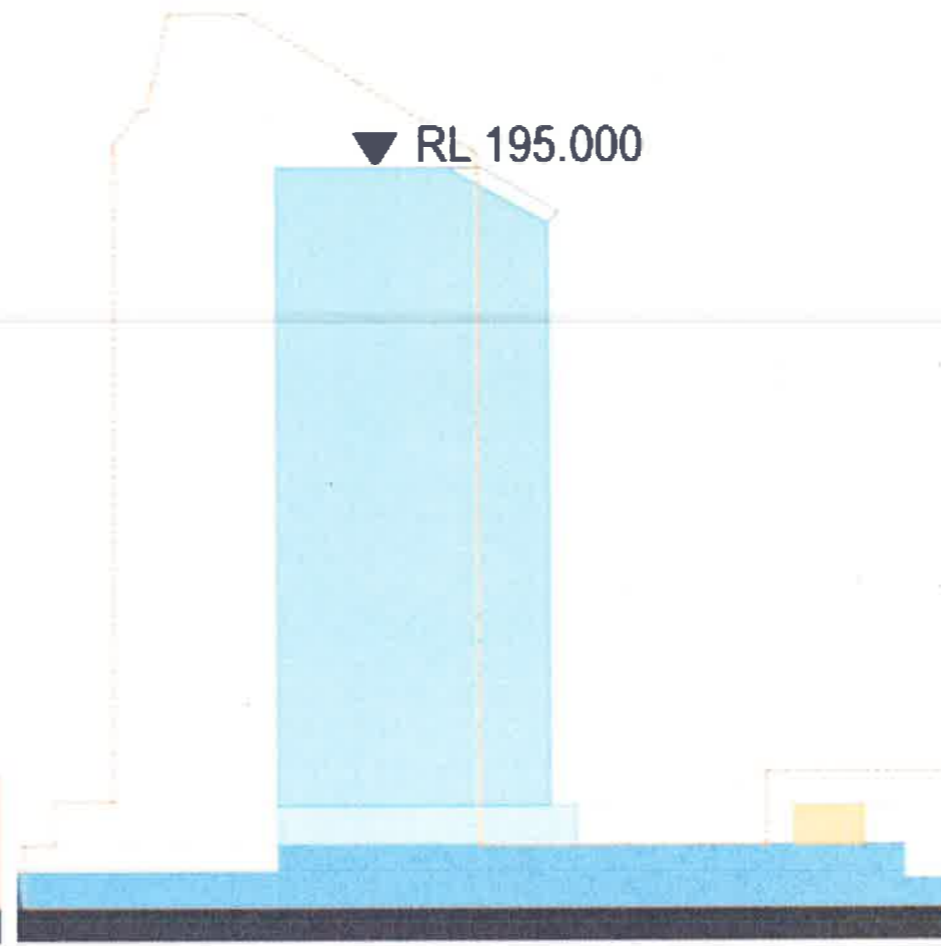

▼ RL 235.000

▼ RL 195.000

RL 183.000

**THS Overshadowing Impact from a Northern Tower Massing**  
**(Peak Day Overshadowing: 9<sup>th</sup> September)**

Sun	
Shade	Existing
	Additional

4:05 pm

4:15 pm

4:25 pm

**THS Overshadowing Impact from a Northern Tower Massing**  
**(Peak Day Overshadowing: 9<sup>th</sup> September)**

Sun	
Shade	Existing
	Additional

4:05 pm

4:15 pm

4:25 pm