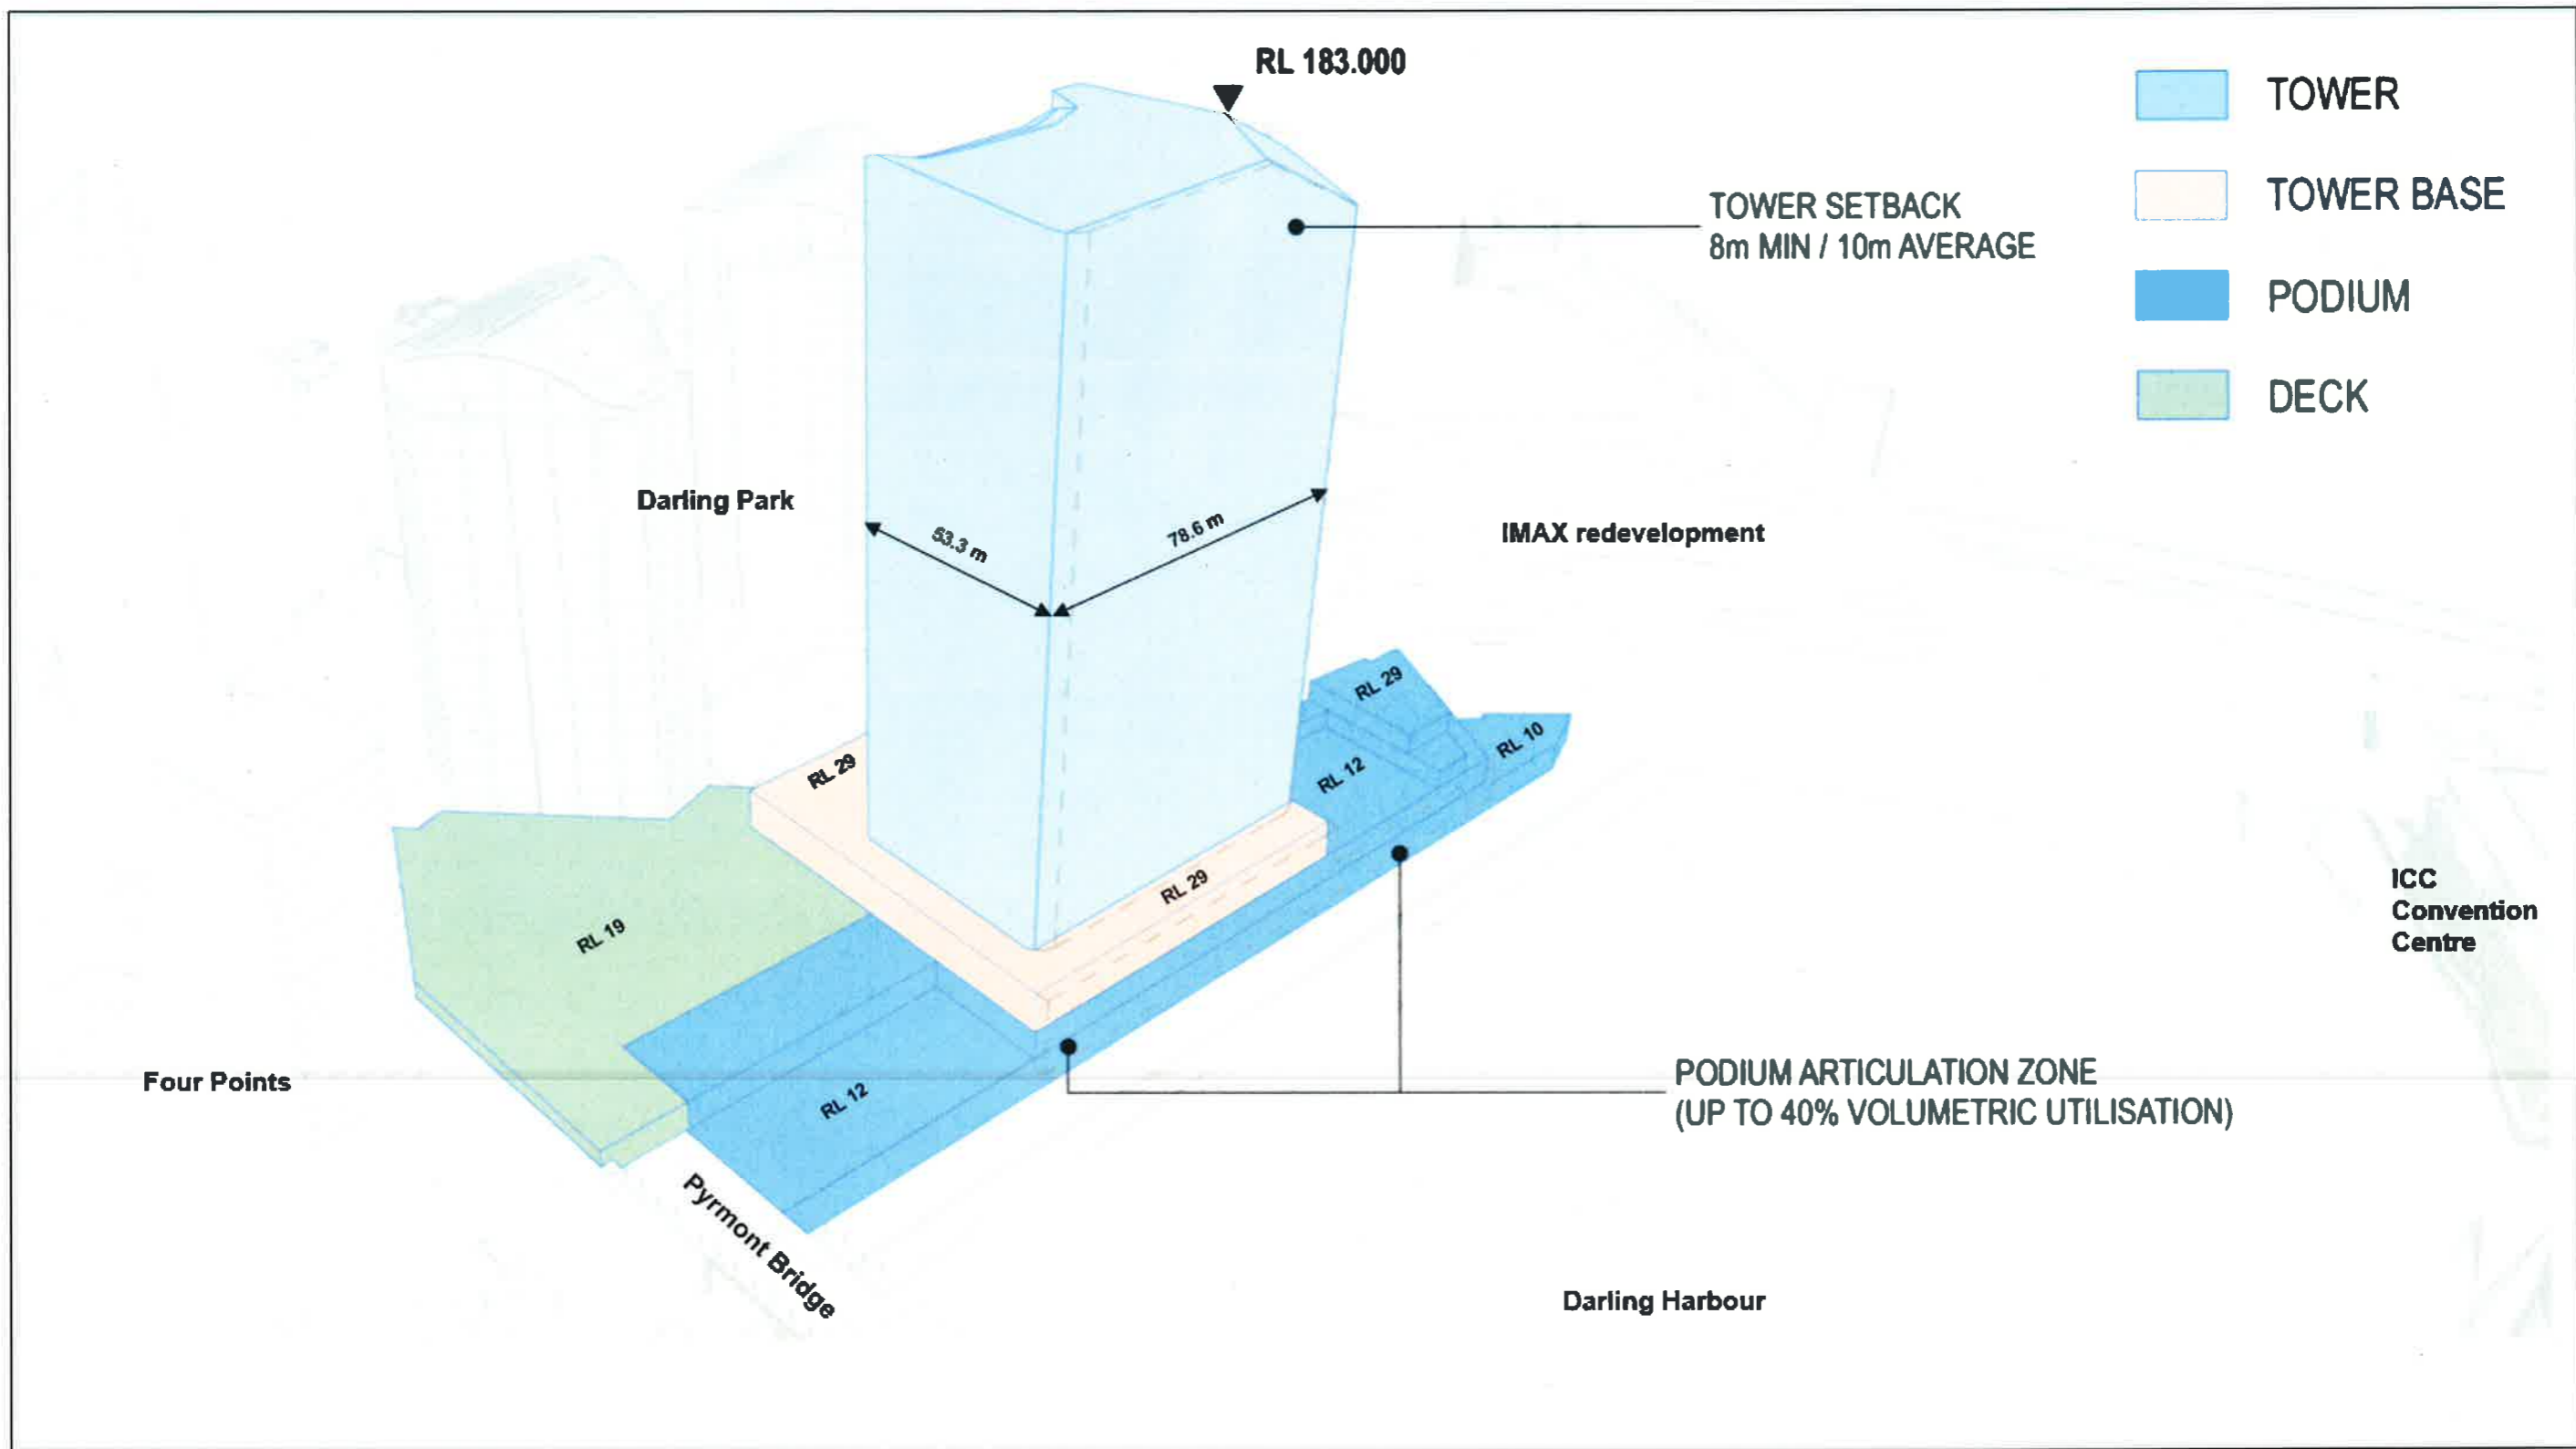

▼ RL 235.000

▼ RL 195.000

RL 183.000

**THS Overshadowing Impact from a Northern Tower Massing**  
**(Peak Day Overshadowing: 9<sup>th</sup> September)**

Sun	
Shade	Existing
	Additional

4:05 pm

4:15 pm

4:25 pm

**THS Overshadowing Impact from a Northern Tower Massing**  
**(Peak Day Overshadowing: 9<sup>th</sup> September)**

Sun	
Shade	Existing
	Additional

4:05 pm

4:15 pm

4:25 pm