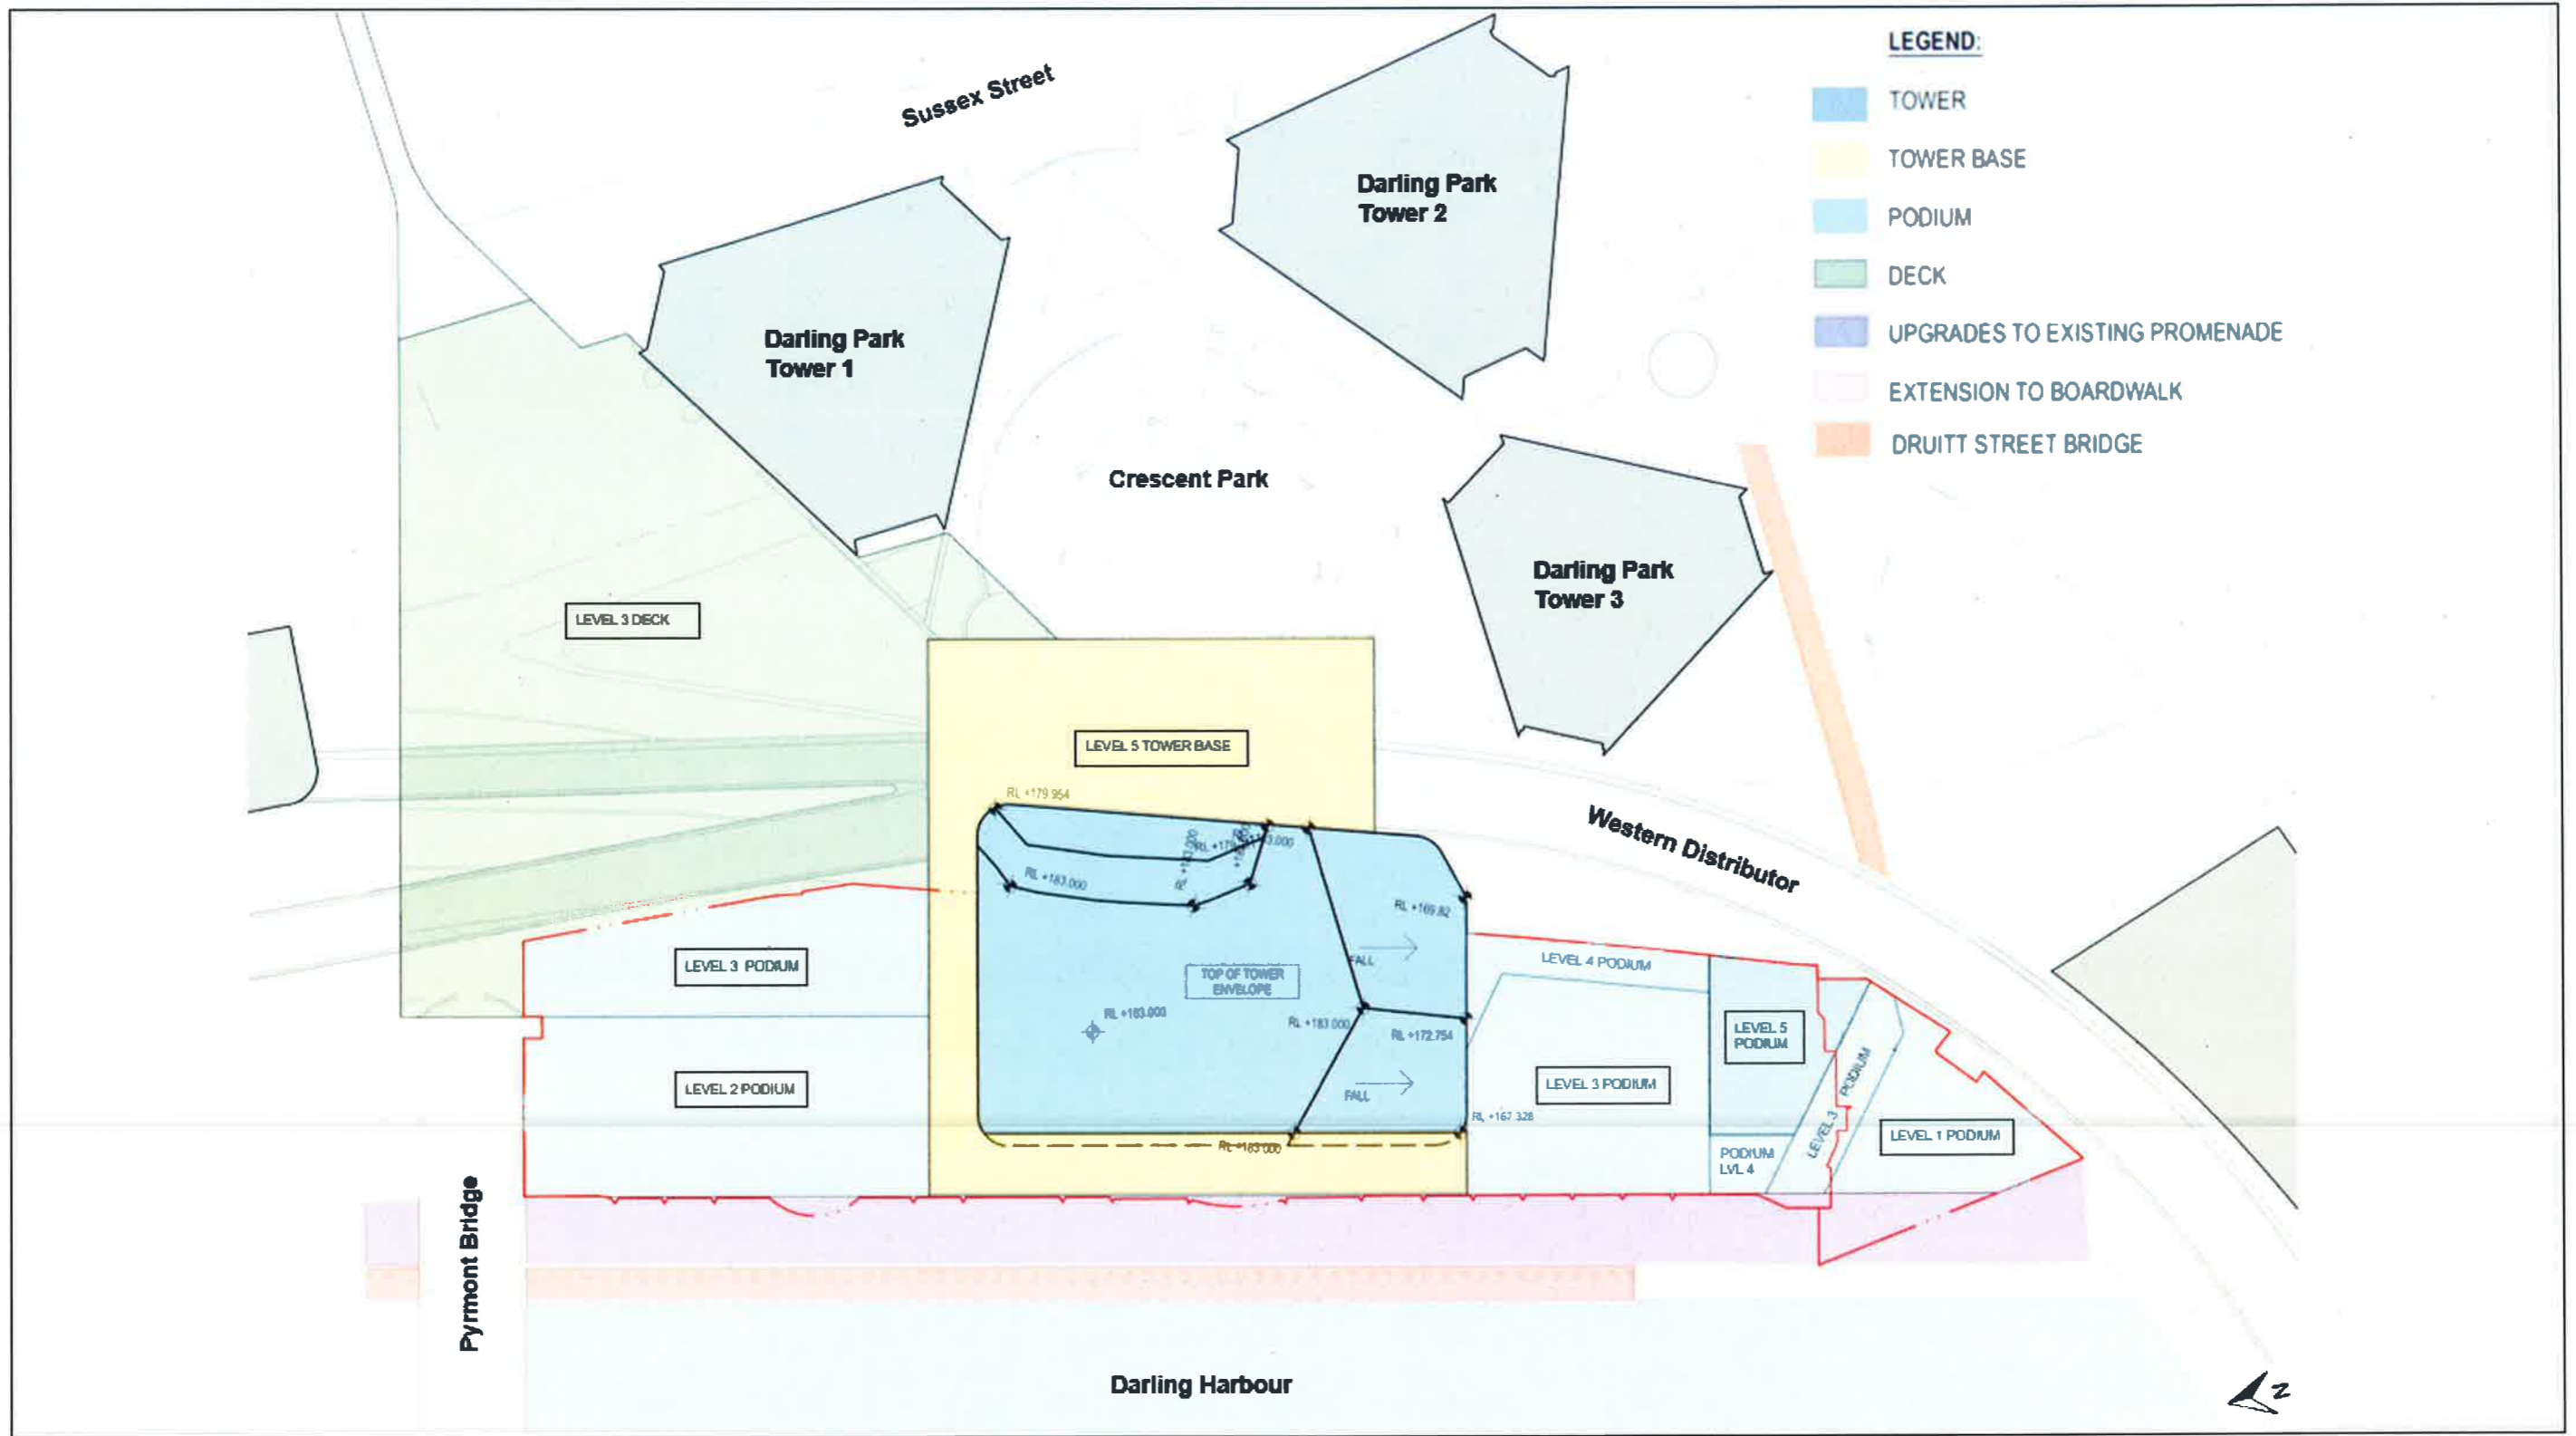

▼ RL 235.000

▼ RL 195.000

RL 183.000

**THS Overshadowing Impact from a Northern Tower Massing**  
**(Peak Day Overshadowing: 9<sup>th</sup> September)**

Sun	
Shade	Existing
	Additional

4:05 pm

4:15 pm

4:25 pm

**THS Overshadowing Impact from a Northern Tower Massing**  
**(Peak Day Overshadowing: 9<sup>th</sup> September)**

Sun	
Shade	Existing
	Additional

4:05 pm

4:15 pm

4:25 pm