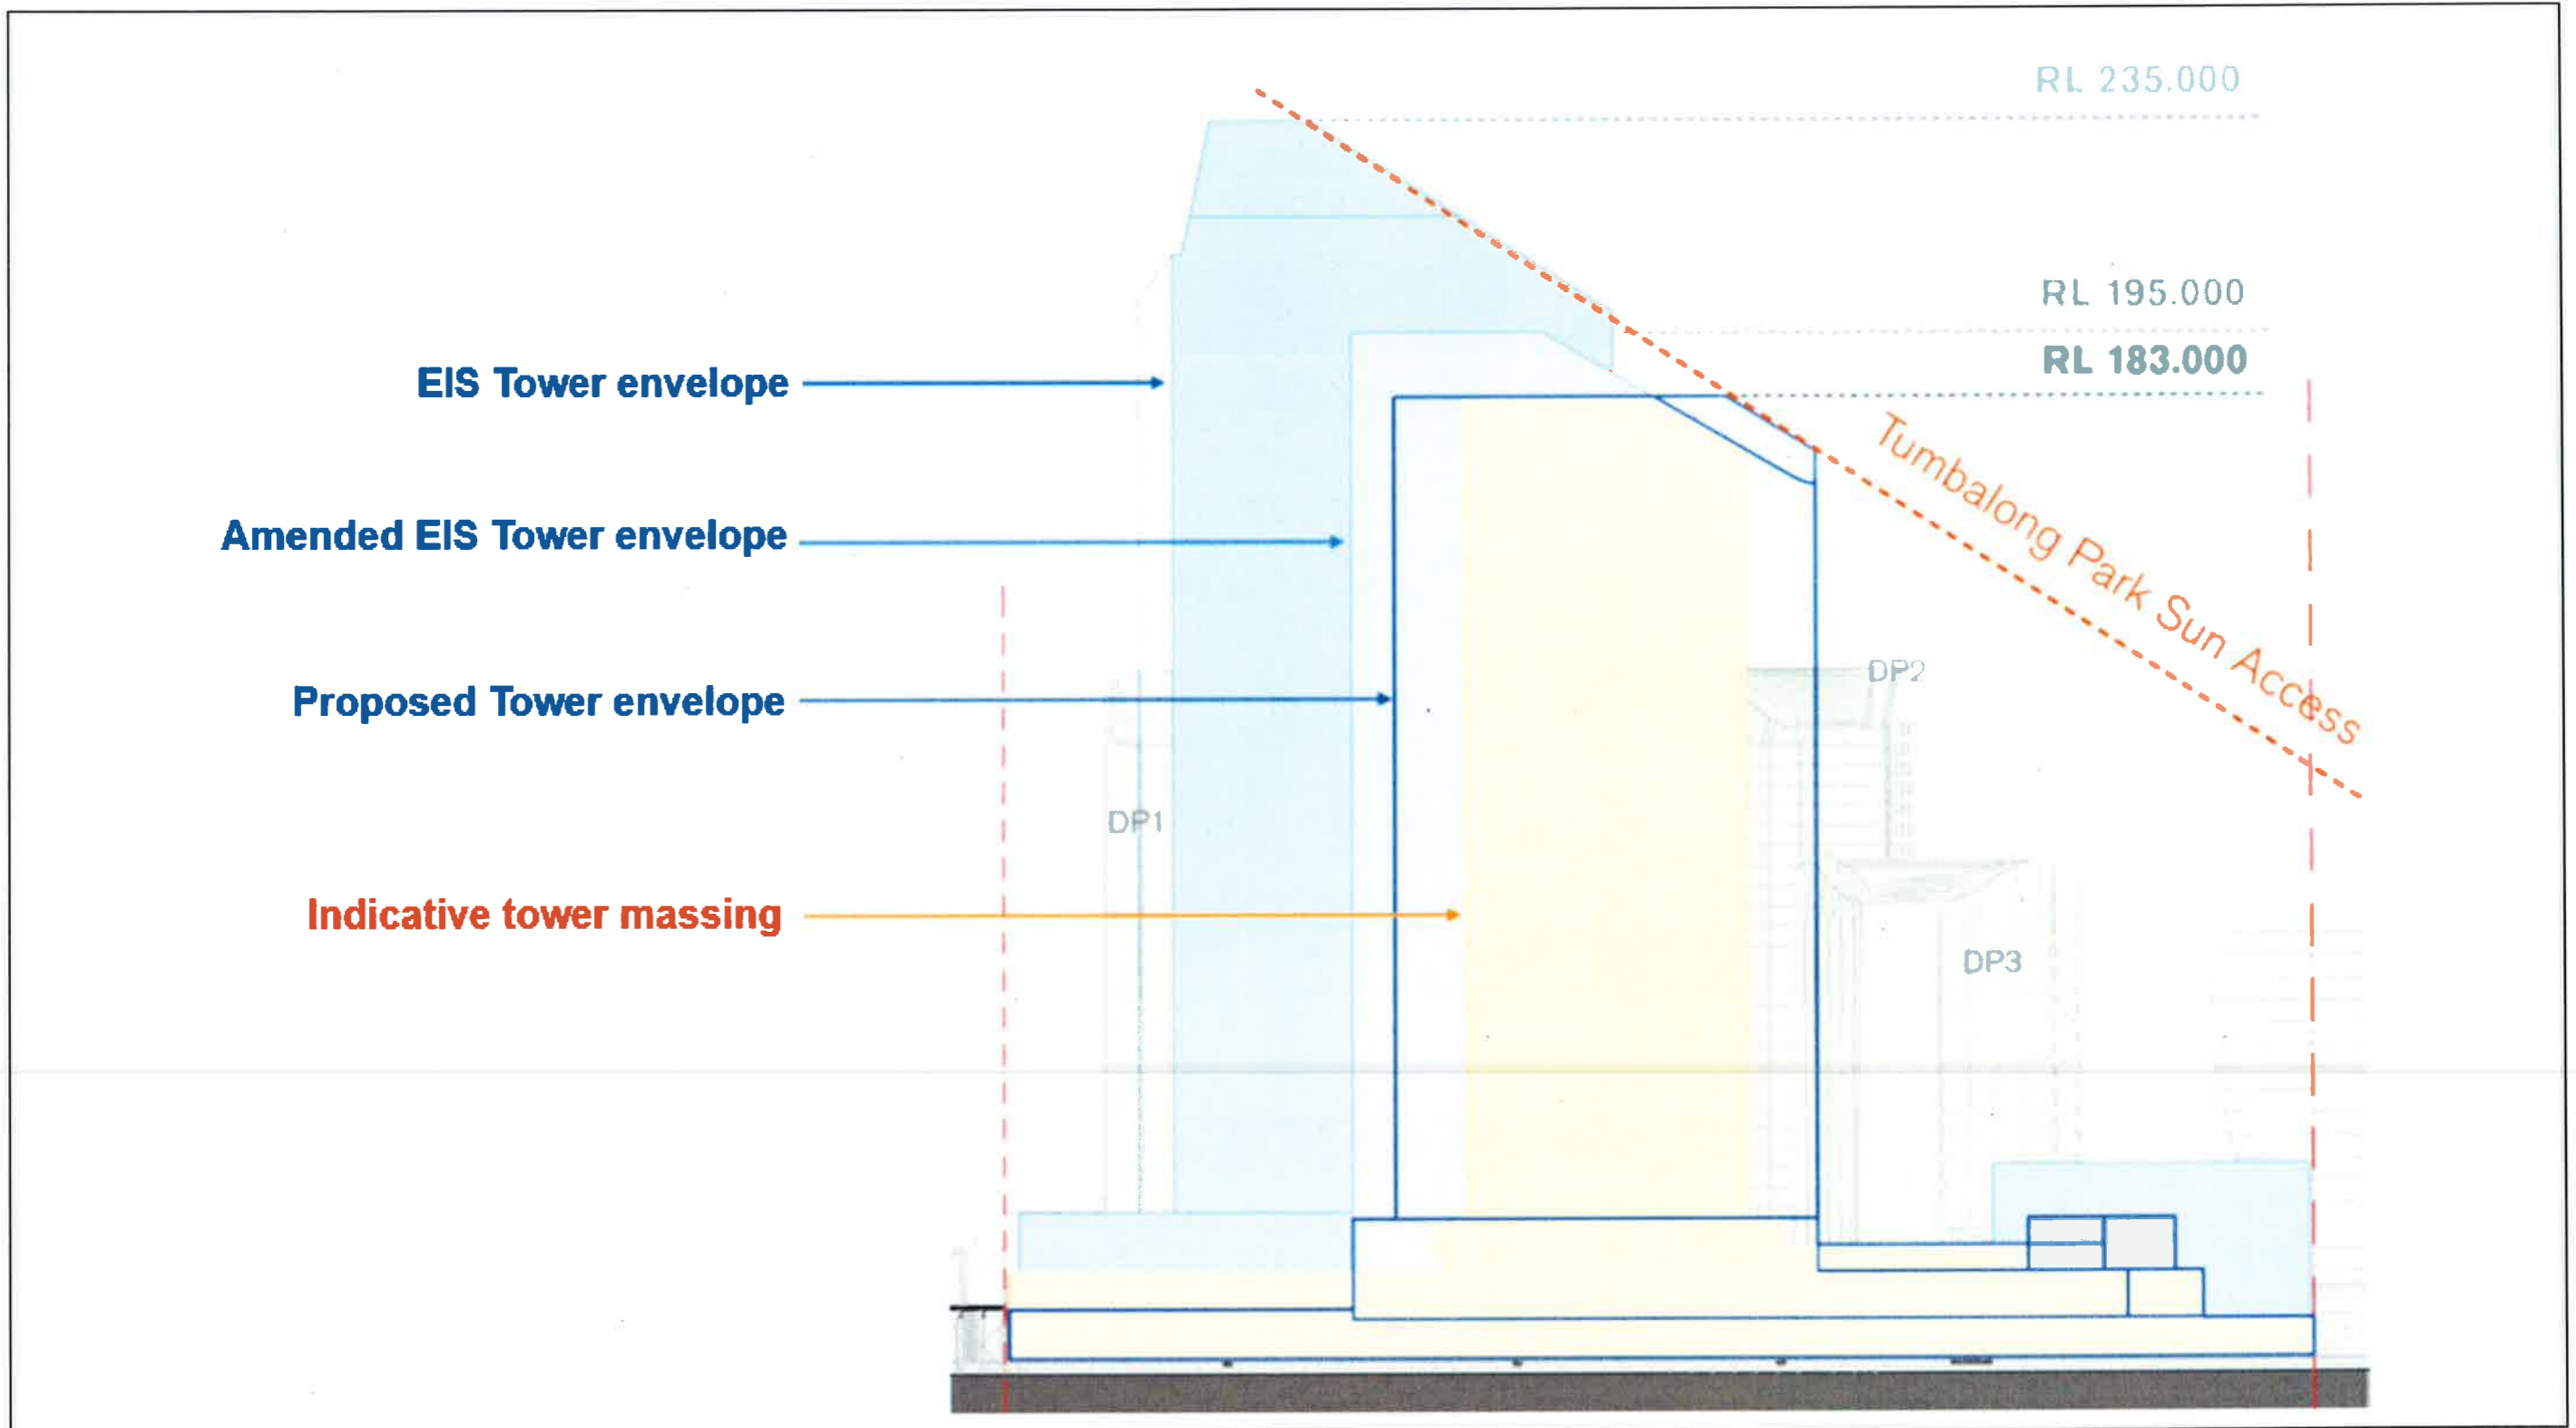

▼ RL 235.000

▼ RL 195.000

RL 183.000

**THS Overshadowing Impact from a Northern Tower Massing**  
**(Peak Day Overshadowing: 9<sup>th</sup> September)**

Sun	
Shade	Existing
	Additional

4:05 pm

4:15 pm

4:25 pm

**THS Overshadowing Impact from a Northern Tower Massing**  
**(Peak Day Overshadowing: 9<sup>th</sup> September)**

Sun	
Shade	Existing
	Additional

4:05 pm

4:15 pm

4:25 pm