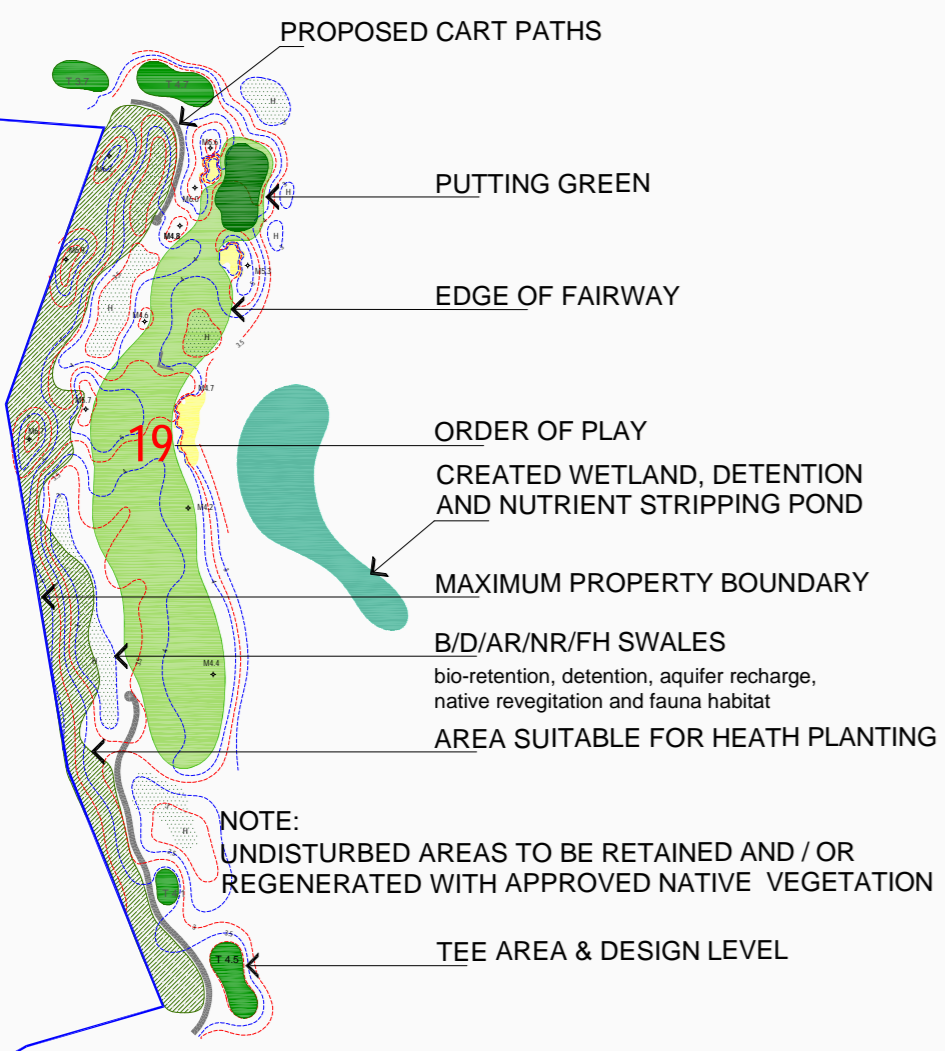

KINGS FOREST
 KINGSCLIFF N.S.W. AUSTRALIA
 CUDGEN PADDOCK GOLF COURSE
 GRADING PLAN

prepared by:
GND
 GOLF DESIGN
 PTY.LTD
 3 / 2 Coast Road, HASTINGS POINT, NSW 2489
 PH: (02) 6676 2949
 FAX: (02) 6676 1363
 EMAIL: graham@gndgolf.com.au
 ACN 059 803 922
 DATE :
 September '11
 DRAWING No :
G205.GP.05 B
 A - amend holes 4, 5 & 6 for heath and hole 7 for K5
 B - Western entry road relocated