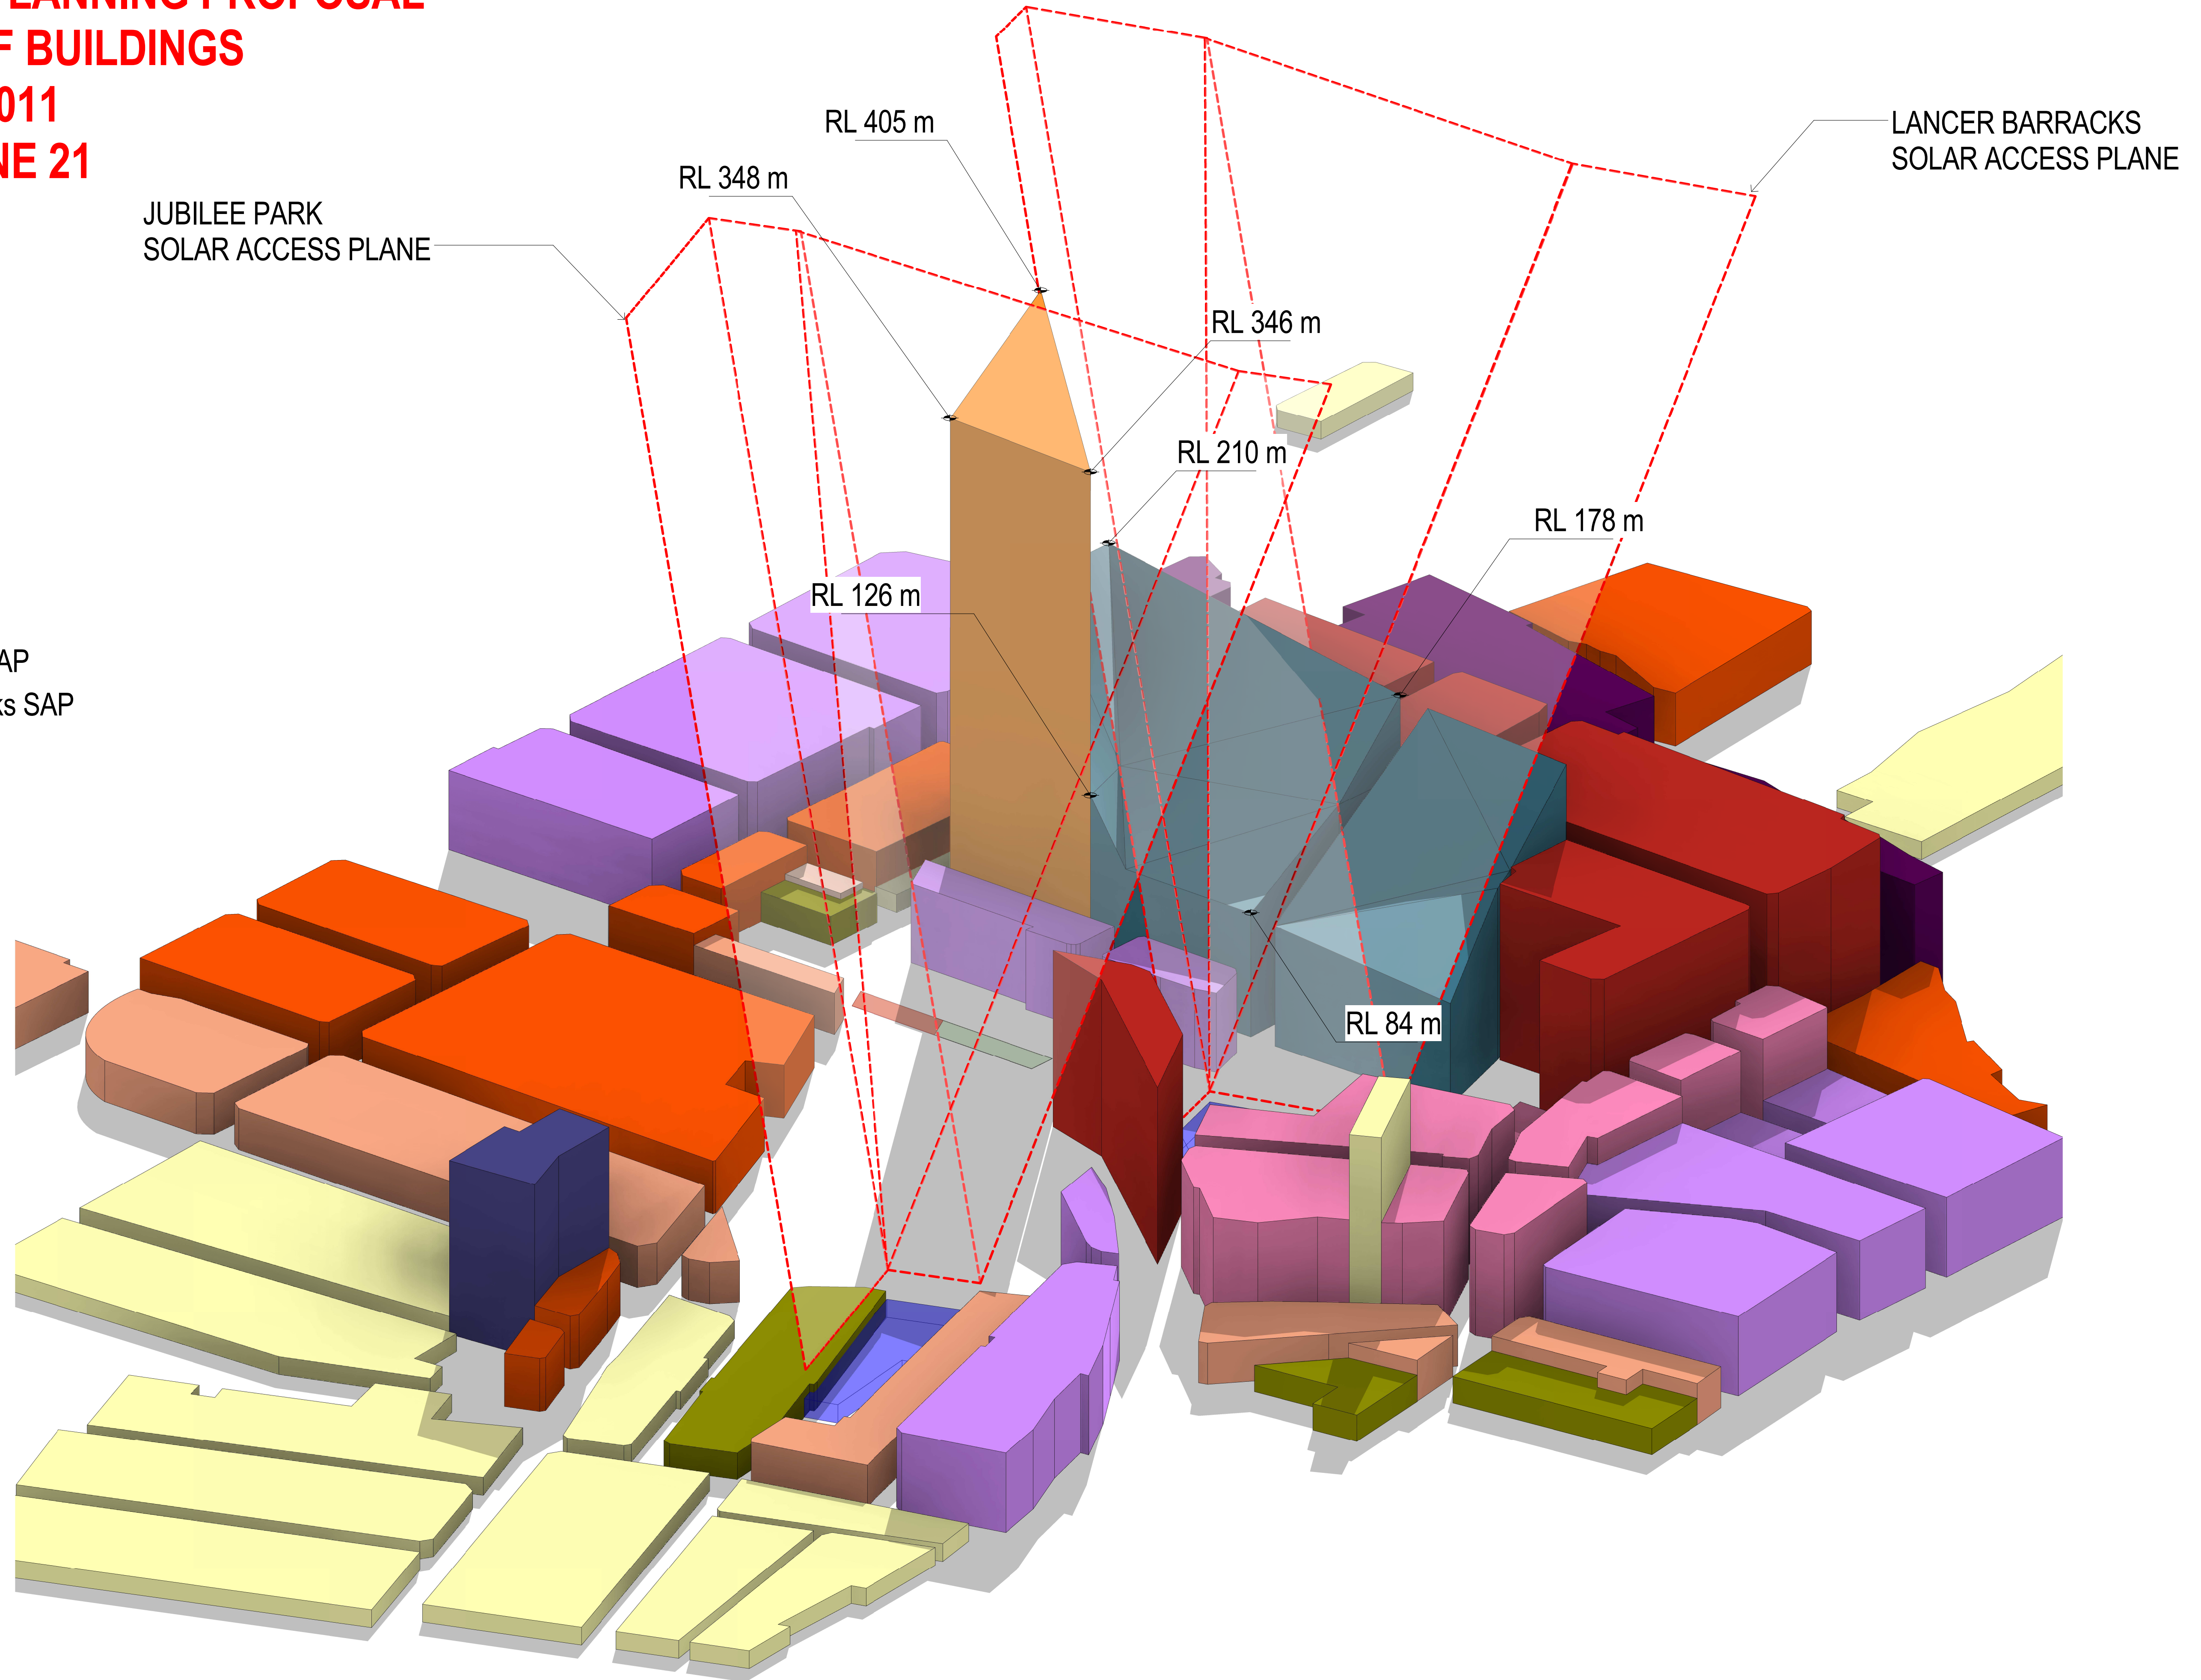

**PARRAMATTA CBD PLANNING PROPOSAL**  
**CURRENT HEIGHT OF BUILDINGS**  
**PARRAMATTA LEP 2011**  
**SHADOWS@1PM JUNE 21**

**HEIGHT KEY**

- 18m
- 24m
- 28m
- 36m
- 54m
- 72m
- 120m
- 130m
- Area 2 - from Jubilee Park SAP
- Area 2 - from Lancer Barracks SAP

1 LEP-Current