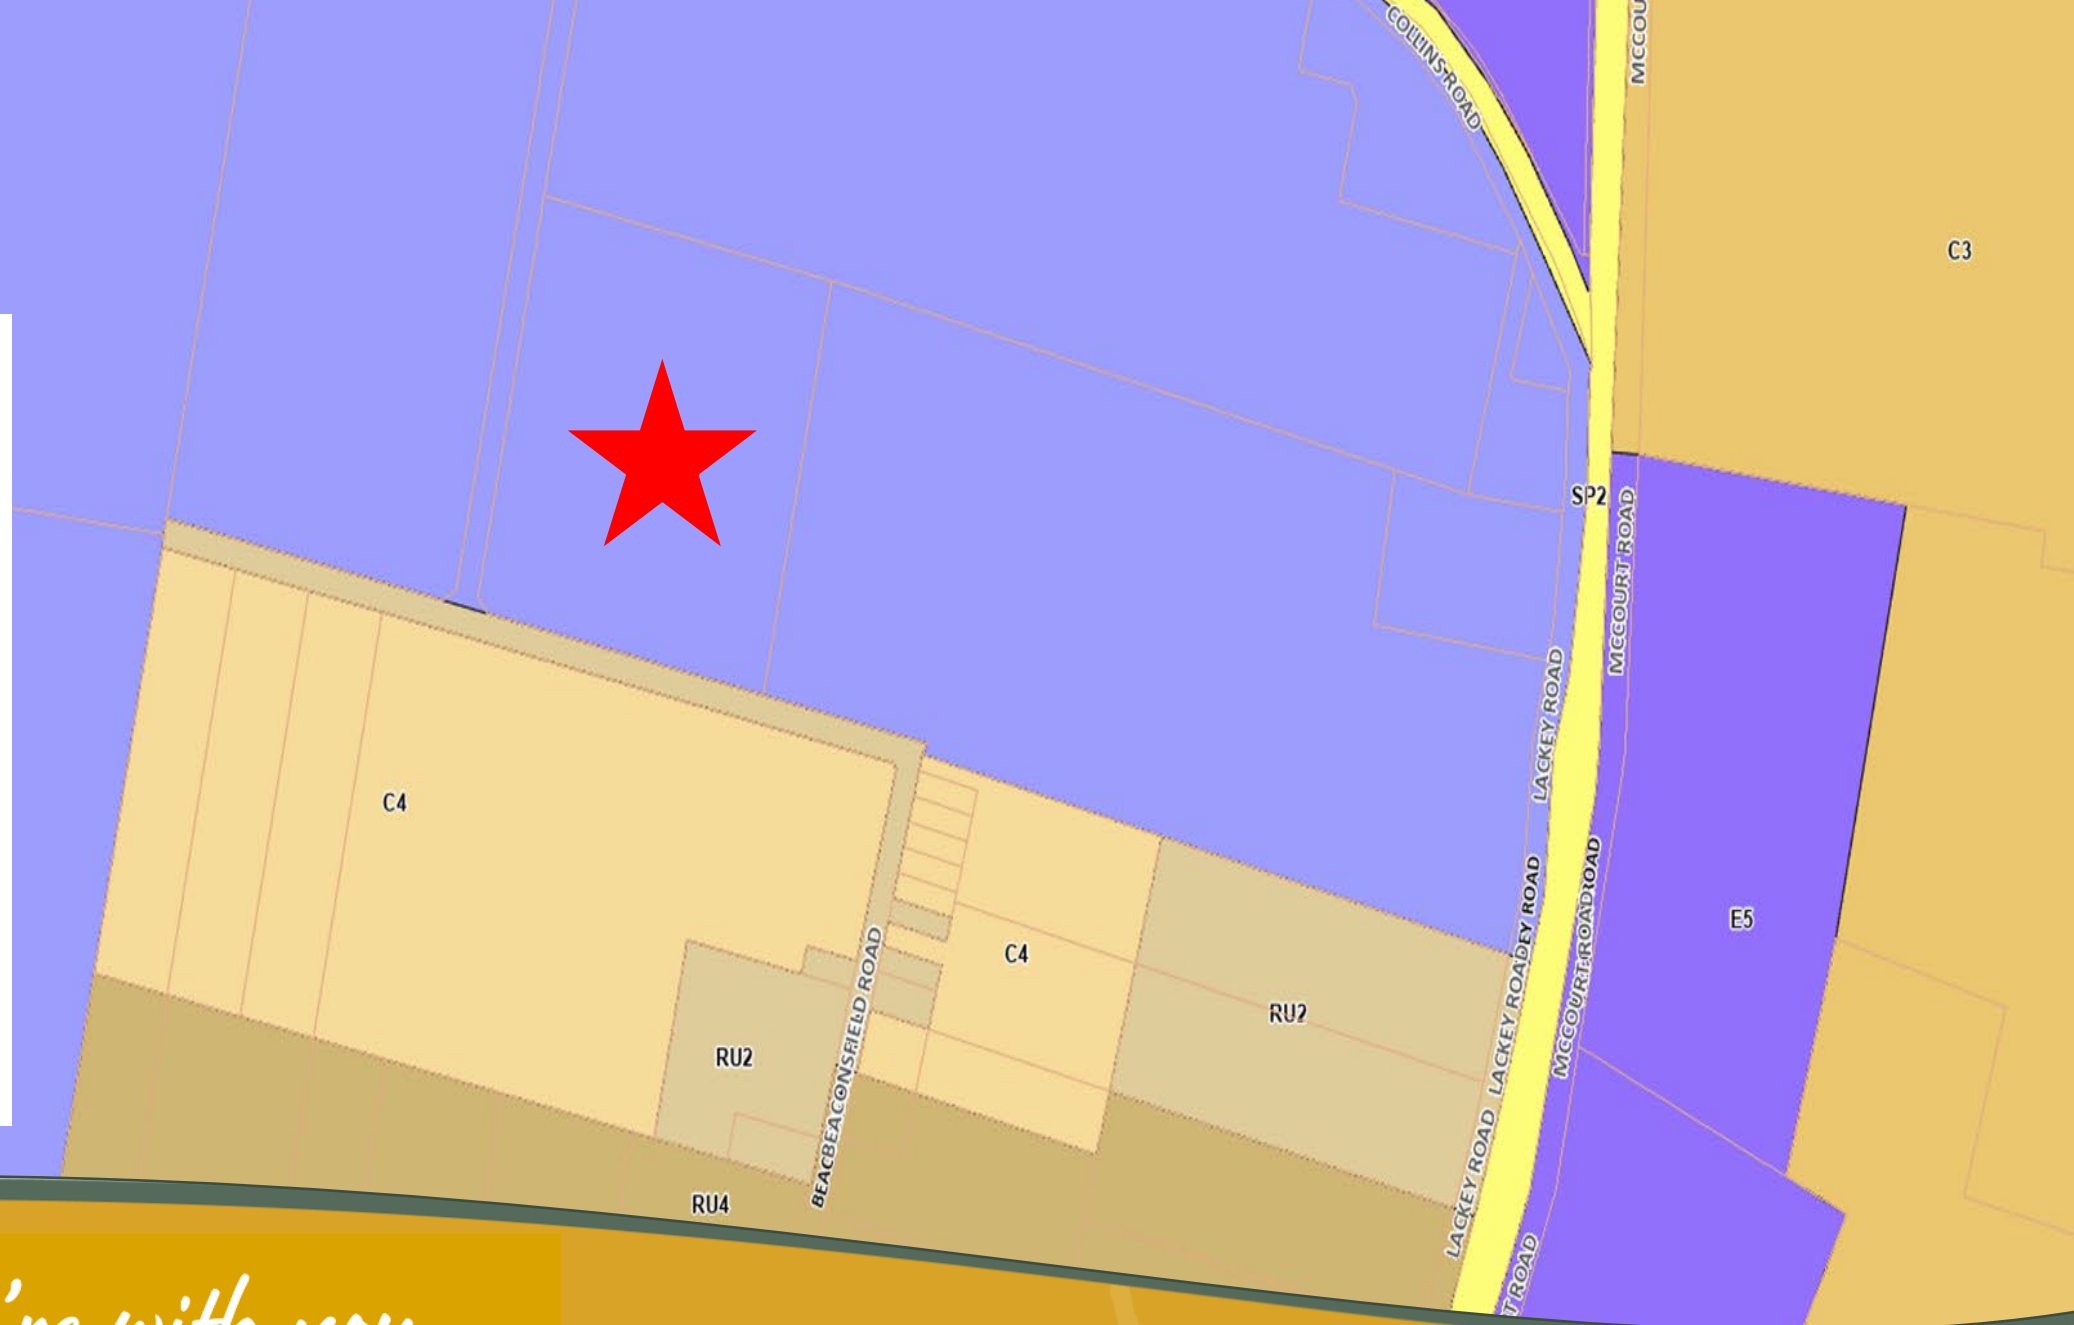

Wingecarribee
SHIRE COUNCIL

Moss Vale Plastics Recycling Facility

Public Meeting – 28 – 30 October 2024

Southern
Highlands
Innovation Park

Site

NEW
BERRIMA

MOSS
VALE

We're with you

We're with you

Legend

-  Southern Highlands Innovation Park boundary
-  RE1 Public Recreation
-  RE2 Private Recreation
-  C2 Environmental Conservation
-  C3 Environmental Management
-  C4 Environmental Living
-  RU2 Rural Landscape
-  RU4 Primary Production Small Lots
-  E1 Local Centre
-  E3 Productivity Support
-  E4 General Industrial
-  E5 Heavy Industrial
-  MU1 Mixed Use
-  SP1 Special Activities
-  SP2 Infrastructure
-  R2 Low Density Residential
-  R3 Medium Density Residential
-  R5 Large Lot Residential

We're with you

We're with you

Legend

-  Recycling facility site
-  Residential sensitive receivers with potential view of the proposed site

We're with you

We're with you

We're with you