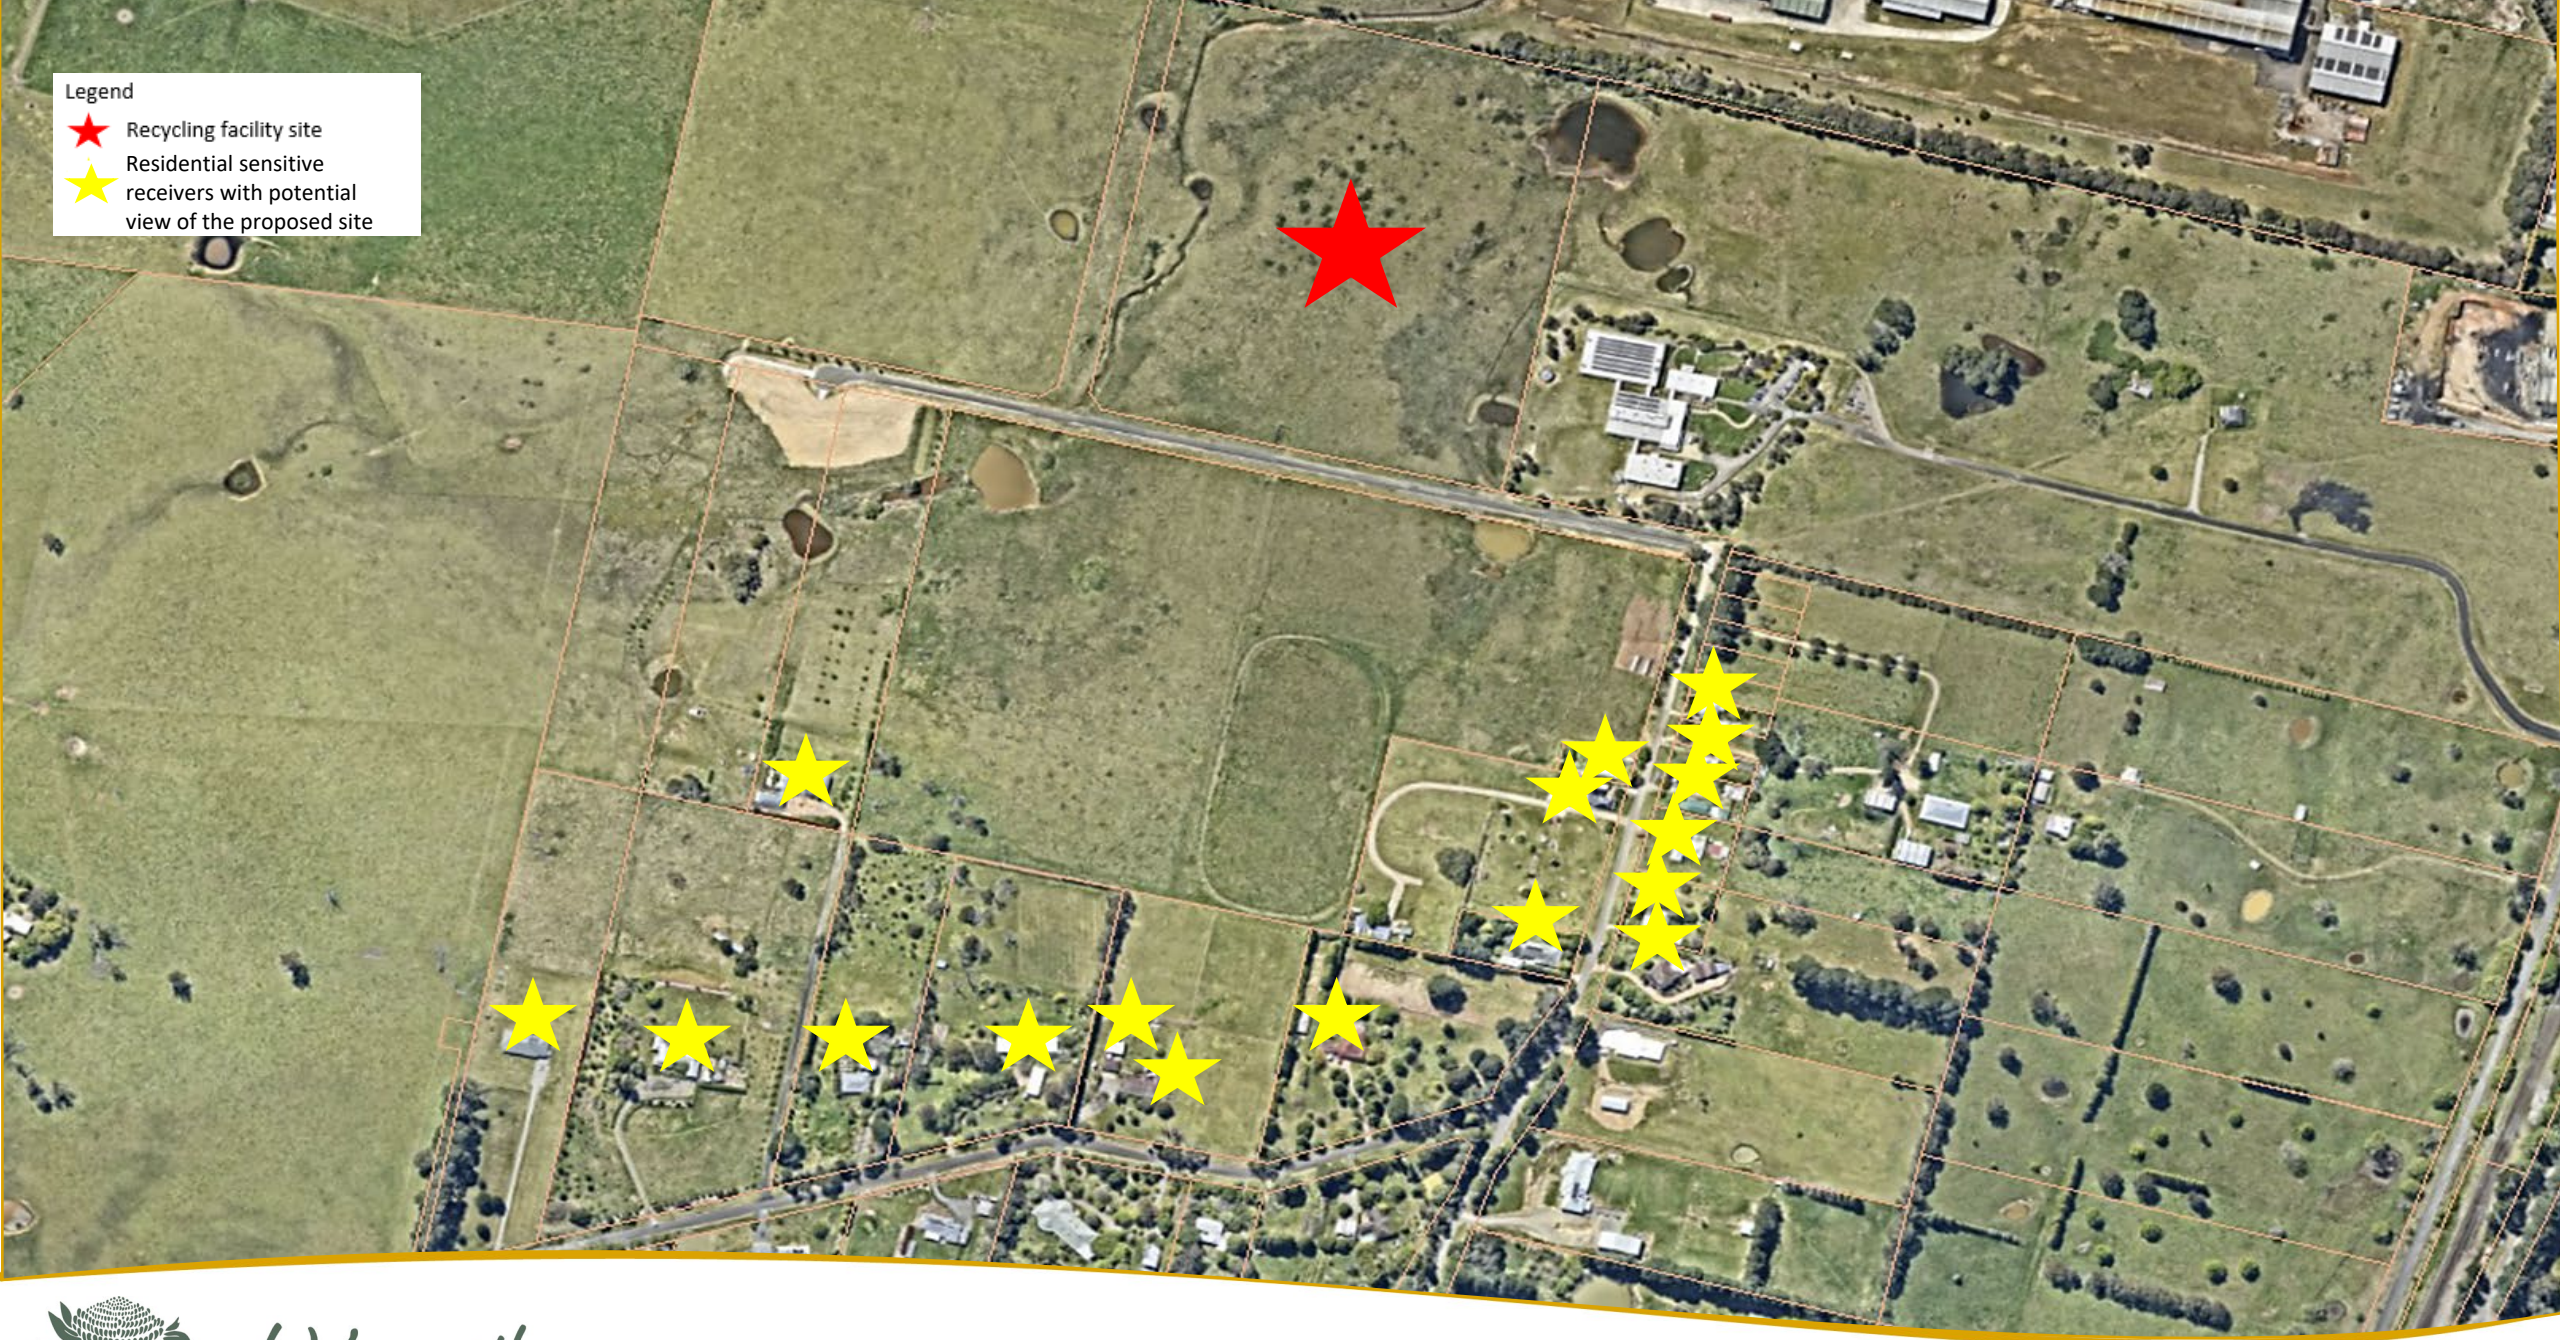

We're with you

Legend

-  Southern Highlands Innovation Park boundary
-  RE1 Public Recreation
-  RE2 Private Recreation
-  C2 Environmental Conservation
-  C3 Environmental Management
-  C4 Environmental Living
-  RU2 Rural Landscape
-  RU4 Primary Production Small Lots
-  E1 Local Centre
-  E3 Productivity Support
-  E4 General Industrial
-  E5 Heavy Industrial
-  MU1 Mixed Use
-  SP1 Special Activities
-  SP2 Infrastructure
-  R2 Low Density Residential
-  R3 Medium Density Residential
-  R5 Large Lot Residential

We're with you

We're with you

Legend

-  Recycling facility site
-  Residential sensitive receivers with potential view of the proposed site

We're with you

We're with you

We're with you