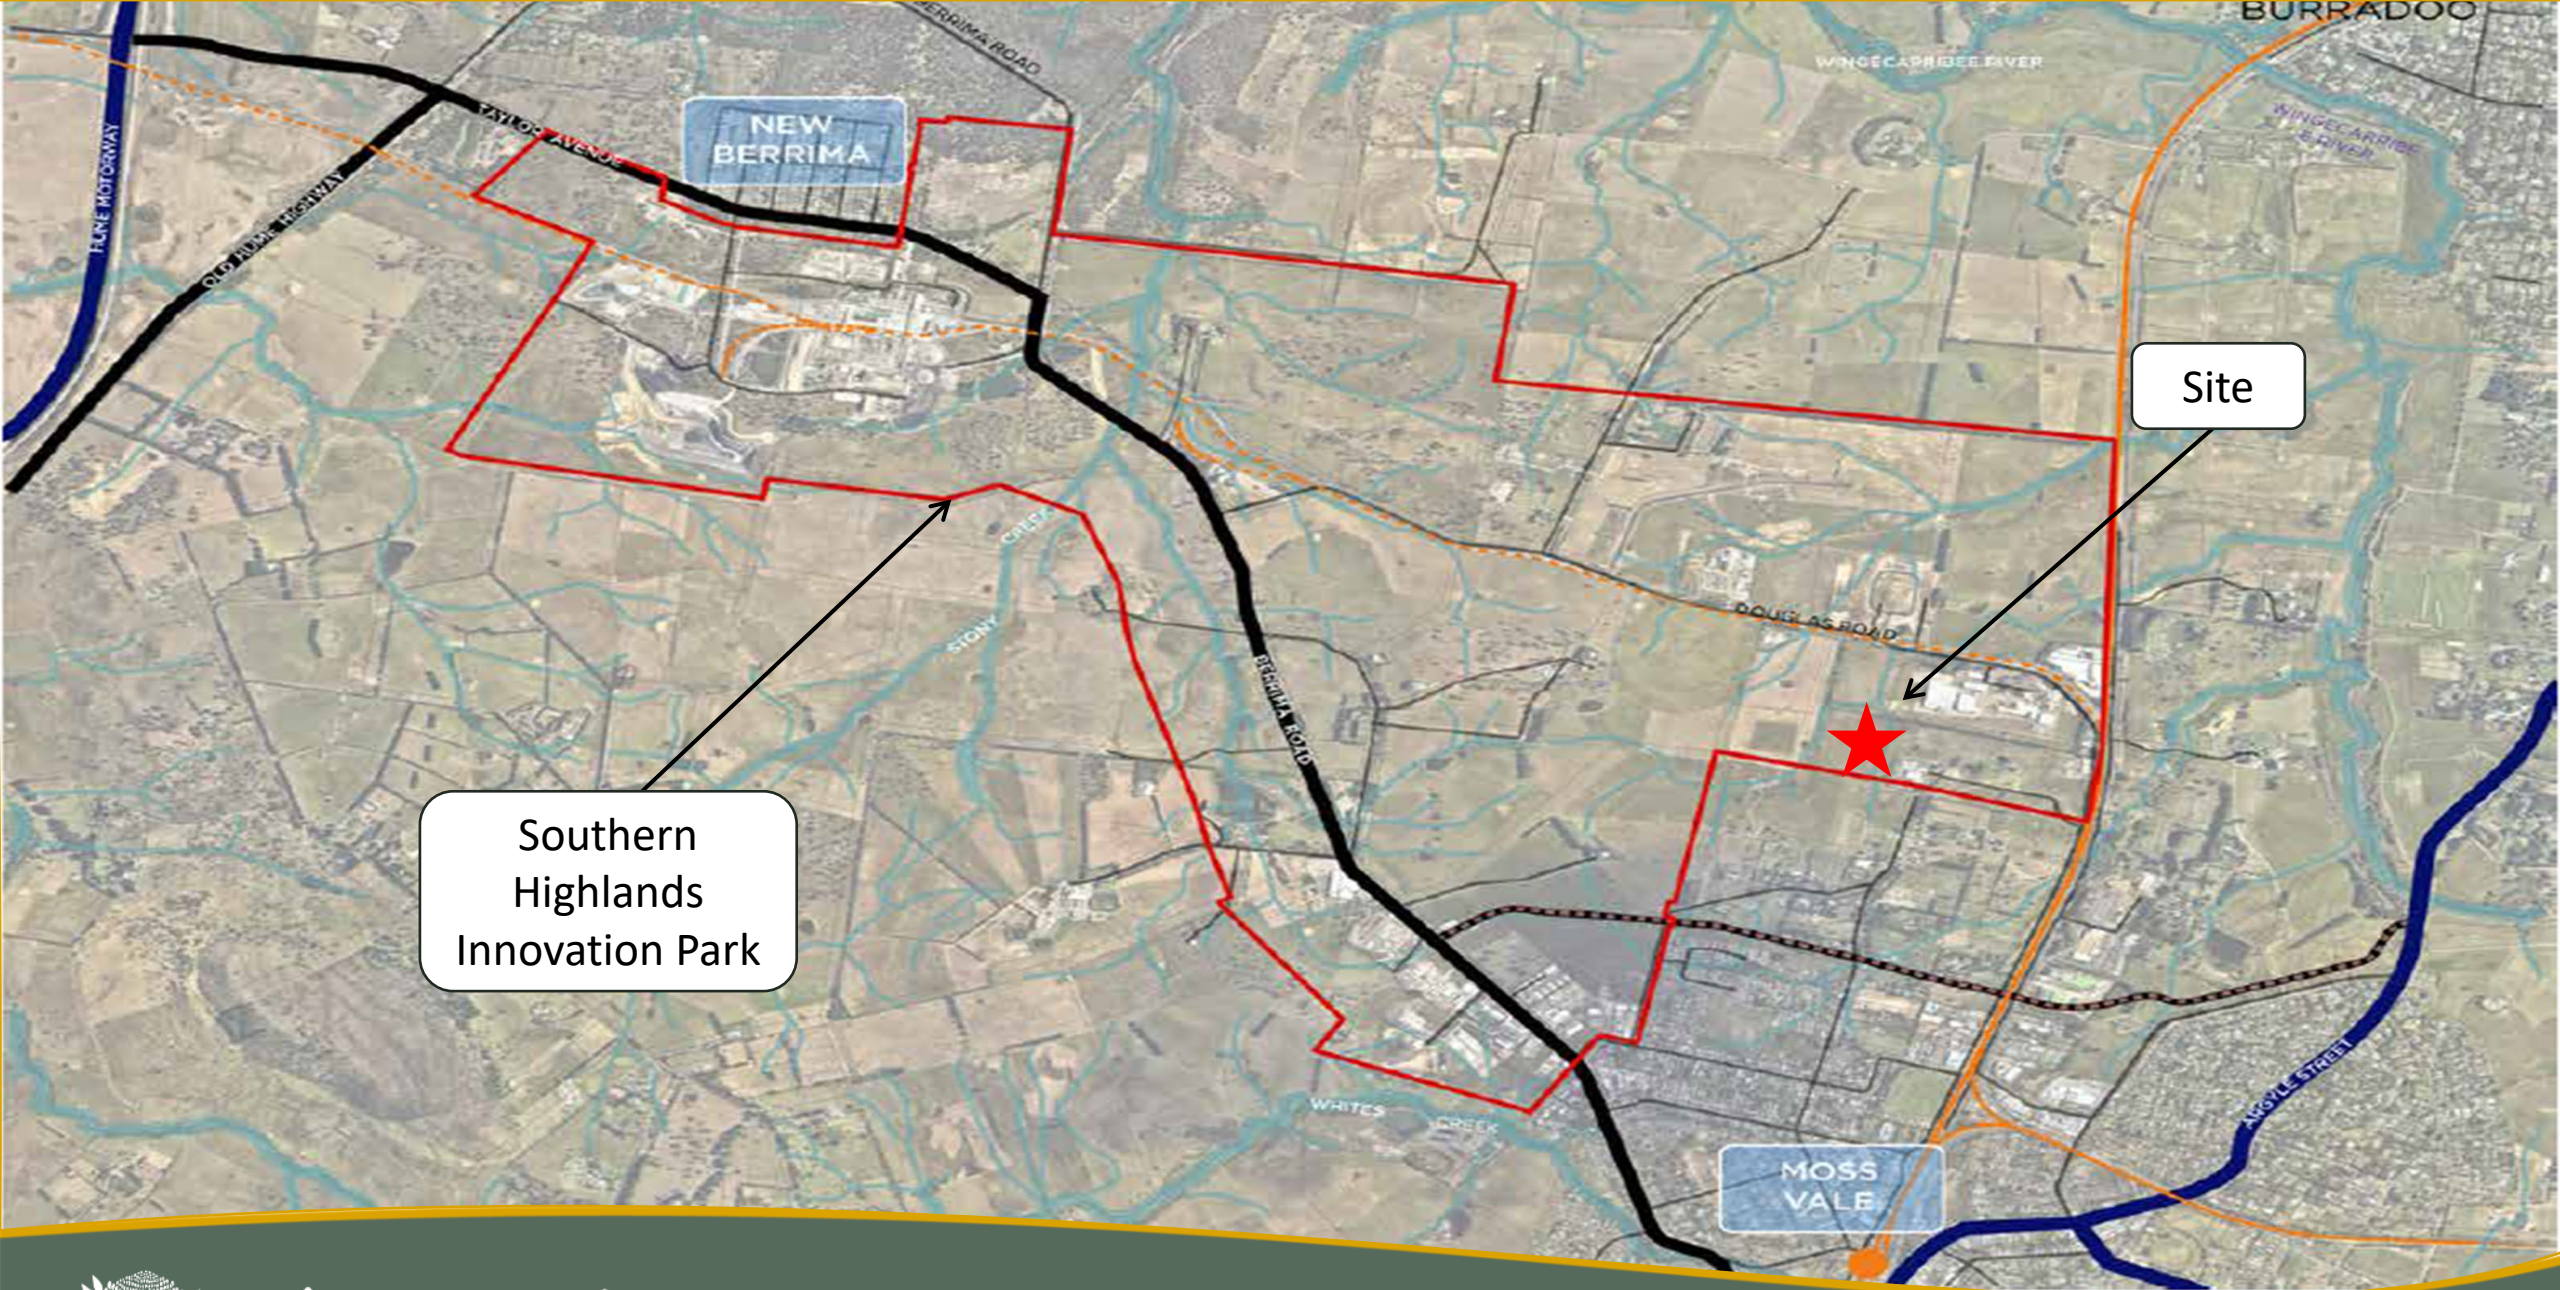

Wingecarribee
SHIRE COUNCIL

Moss Vale Plastics Recycling Facility

Public Meeting – 28 – 30 October 2024

Southern
Highlands
Innovation Park

Site

NEW
BERRIMA

MOSS
VALE

We're with you

We're with you

Legend

-  Southern Highlands Innovation Park boundary
-  RE1 Public Recreation
-  RE2 Private Recreation
-  C2 Environmental Conservation
-  C3 Environmental Management
-  C4 Environmental Living
-  RU2 Rural Landscape
-  RU4 Primary Production Small Lots
-  E1 Local Centre
-  E3 Productivity Support
-  E4 General Industrial
-  E5 Heavy Industrial
-  MU1 Mixed Use
-  SP1 Special Activities
-  SP2 Infrastructure
-  R2 Low Density Residential
-  R3 Medium Density Residential
-  R5 Large Lot Residential

We're with you

We're with you

Legend

-  Recycling facility site
-  Residential sensitive receivers with potential view of the proposed site

We're with you

We're with you

We're with you