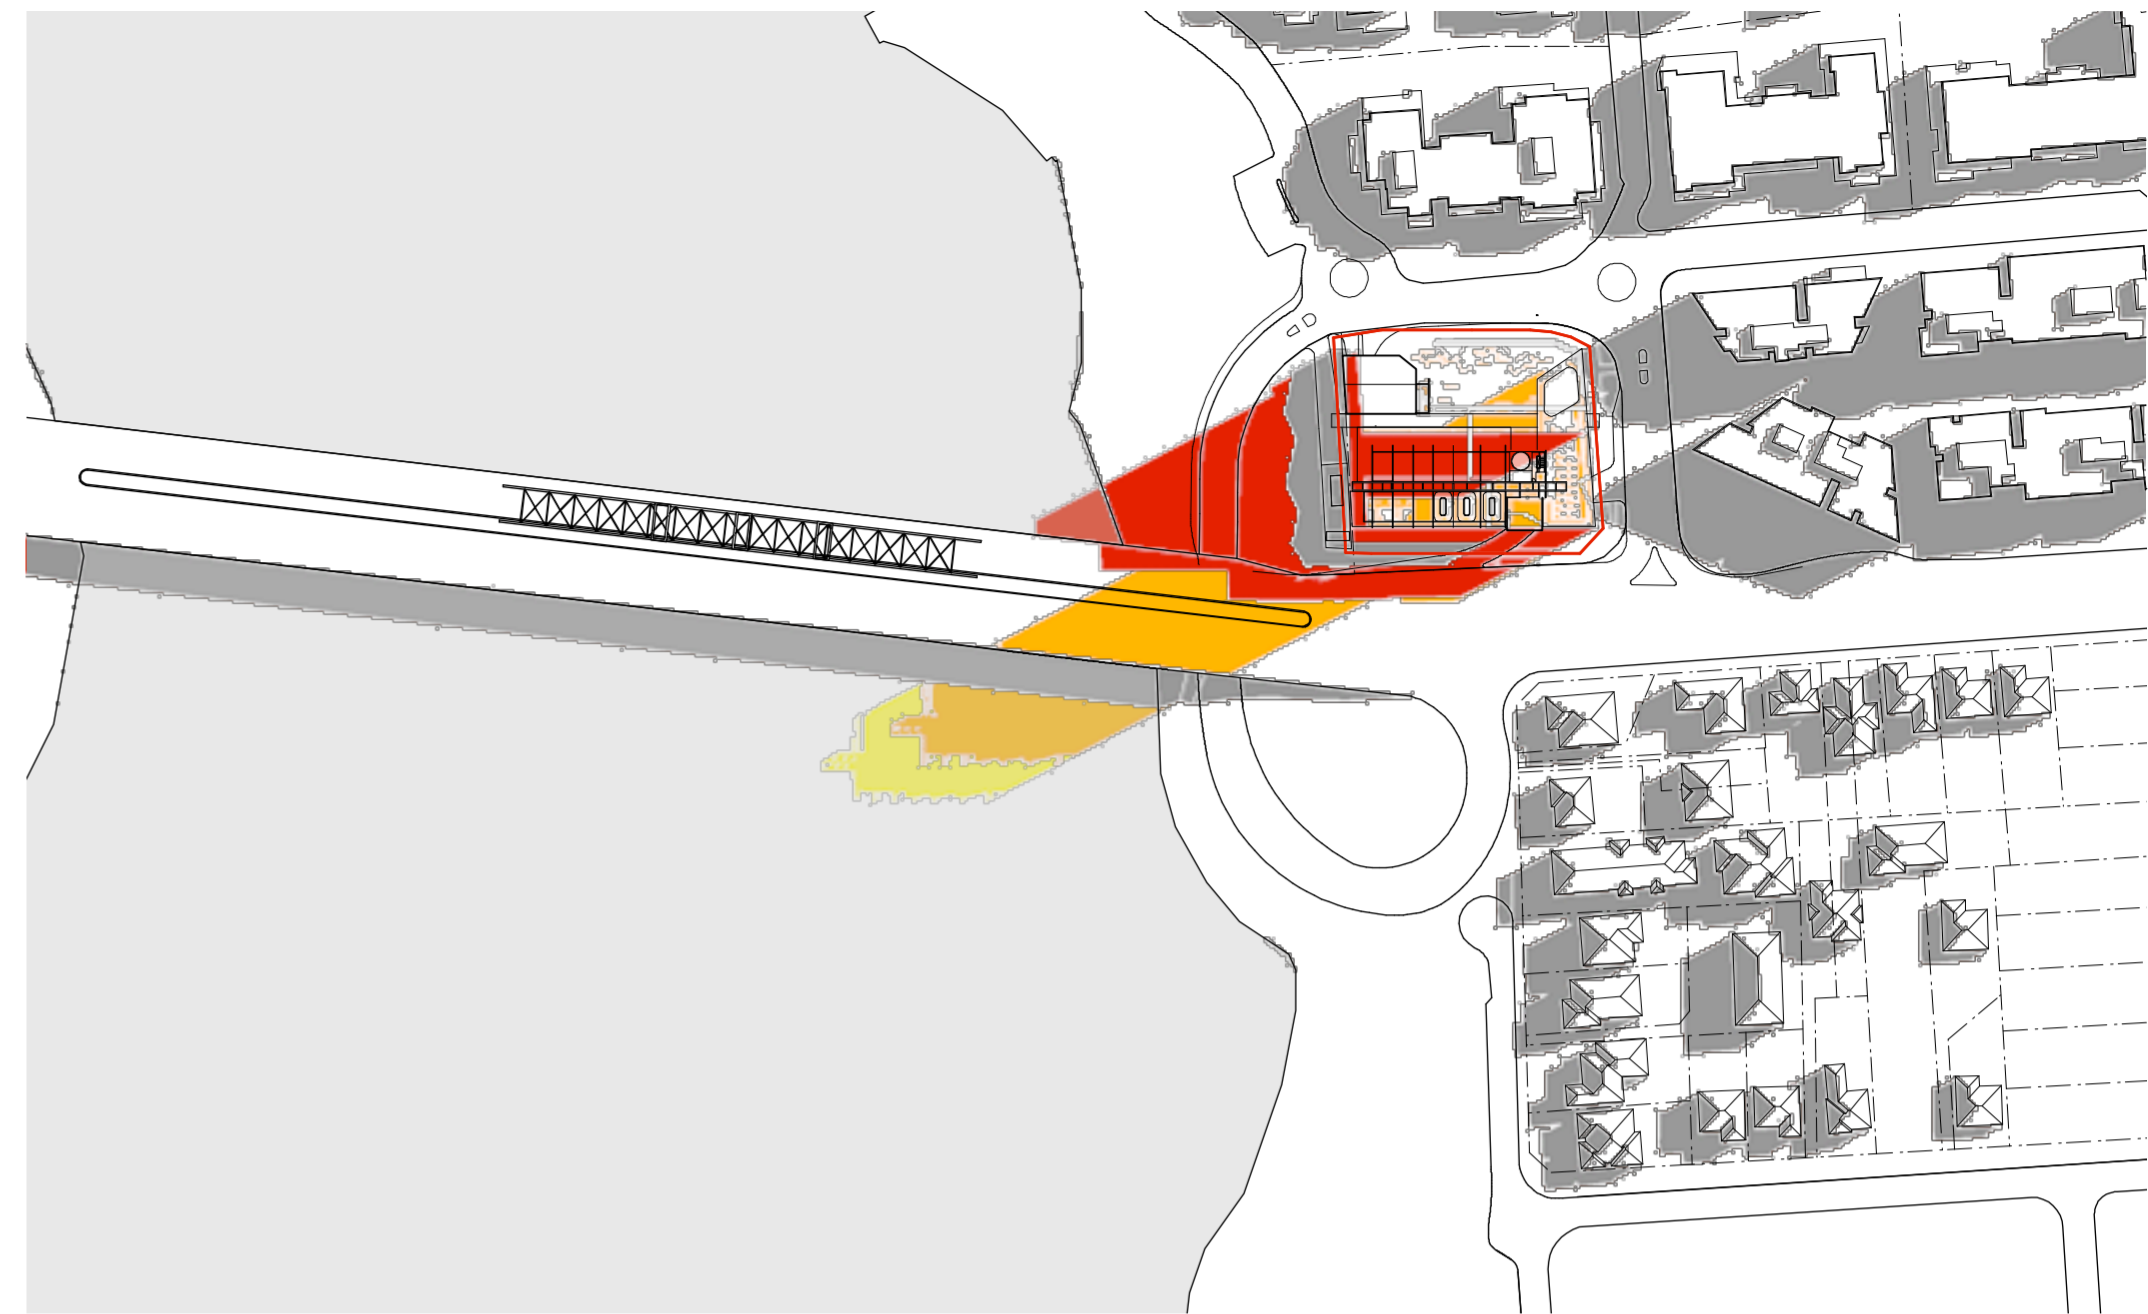

21st of june 9 am

21st of june 11 am

21st of june 10 am

21st of june 12 pm

- indicates shadows cast by approved envelope
- indicates shadows cast by competition scheme
- indicates shadows cast by s75w and DA scheme