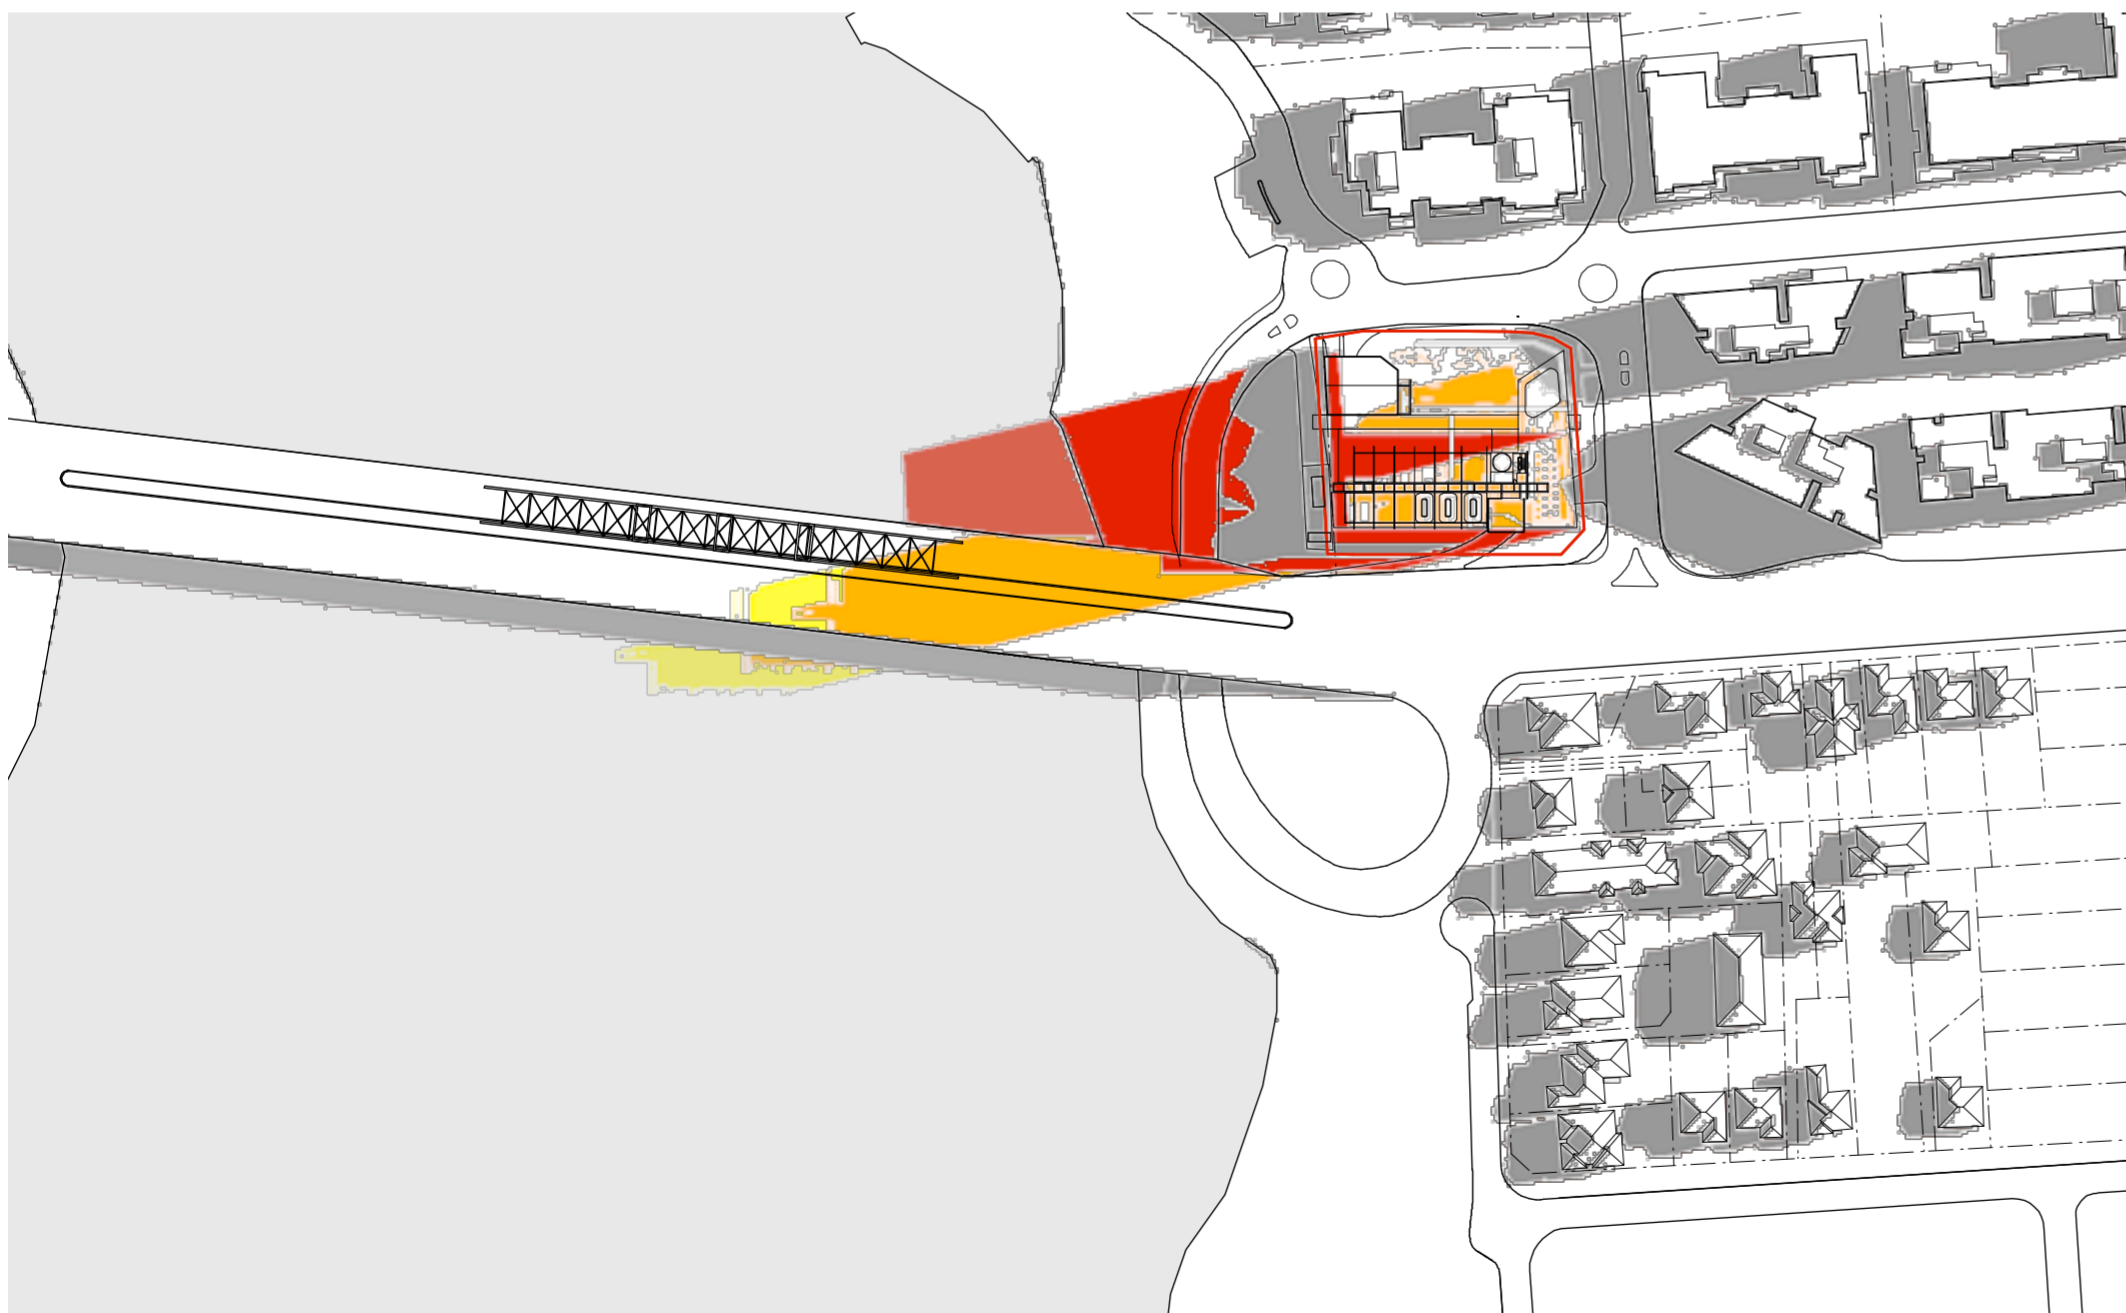

21st of june 9 am

21st of june 11 am

21st of june 10 am

21st of june 12 pm

- indicates shadows cast by approved envelope
- indicates shadows cast by competition scheme
- indicates shadows cast by s75w and DA scheme