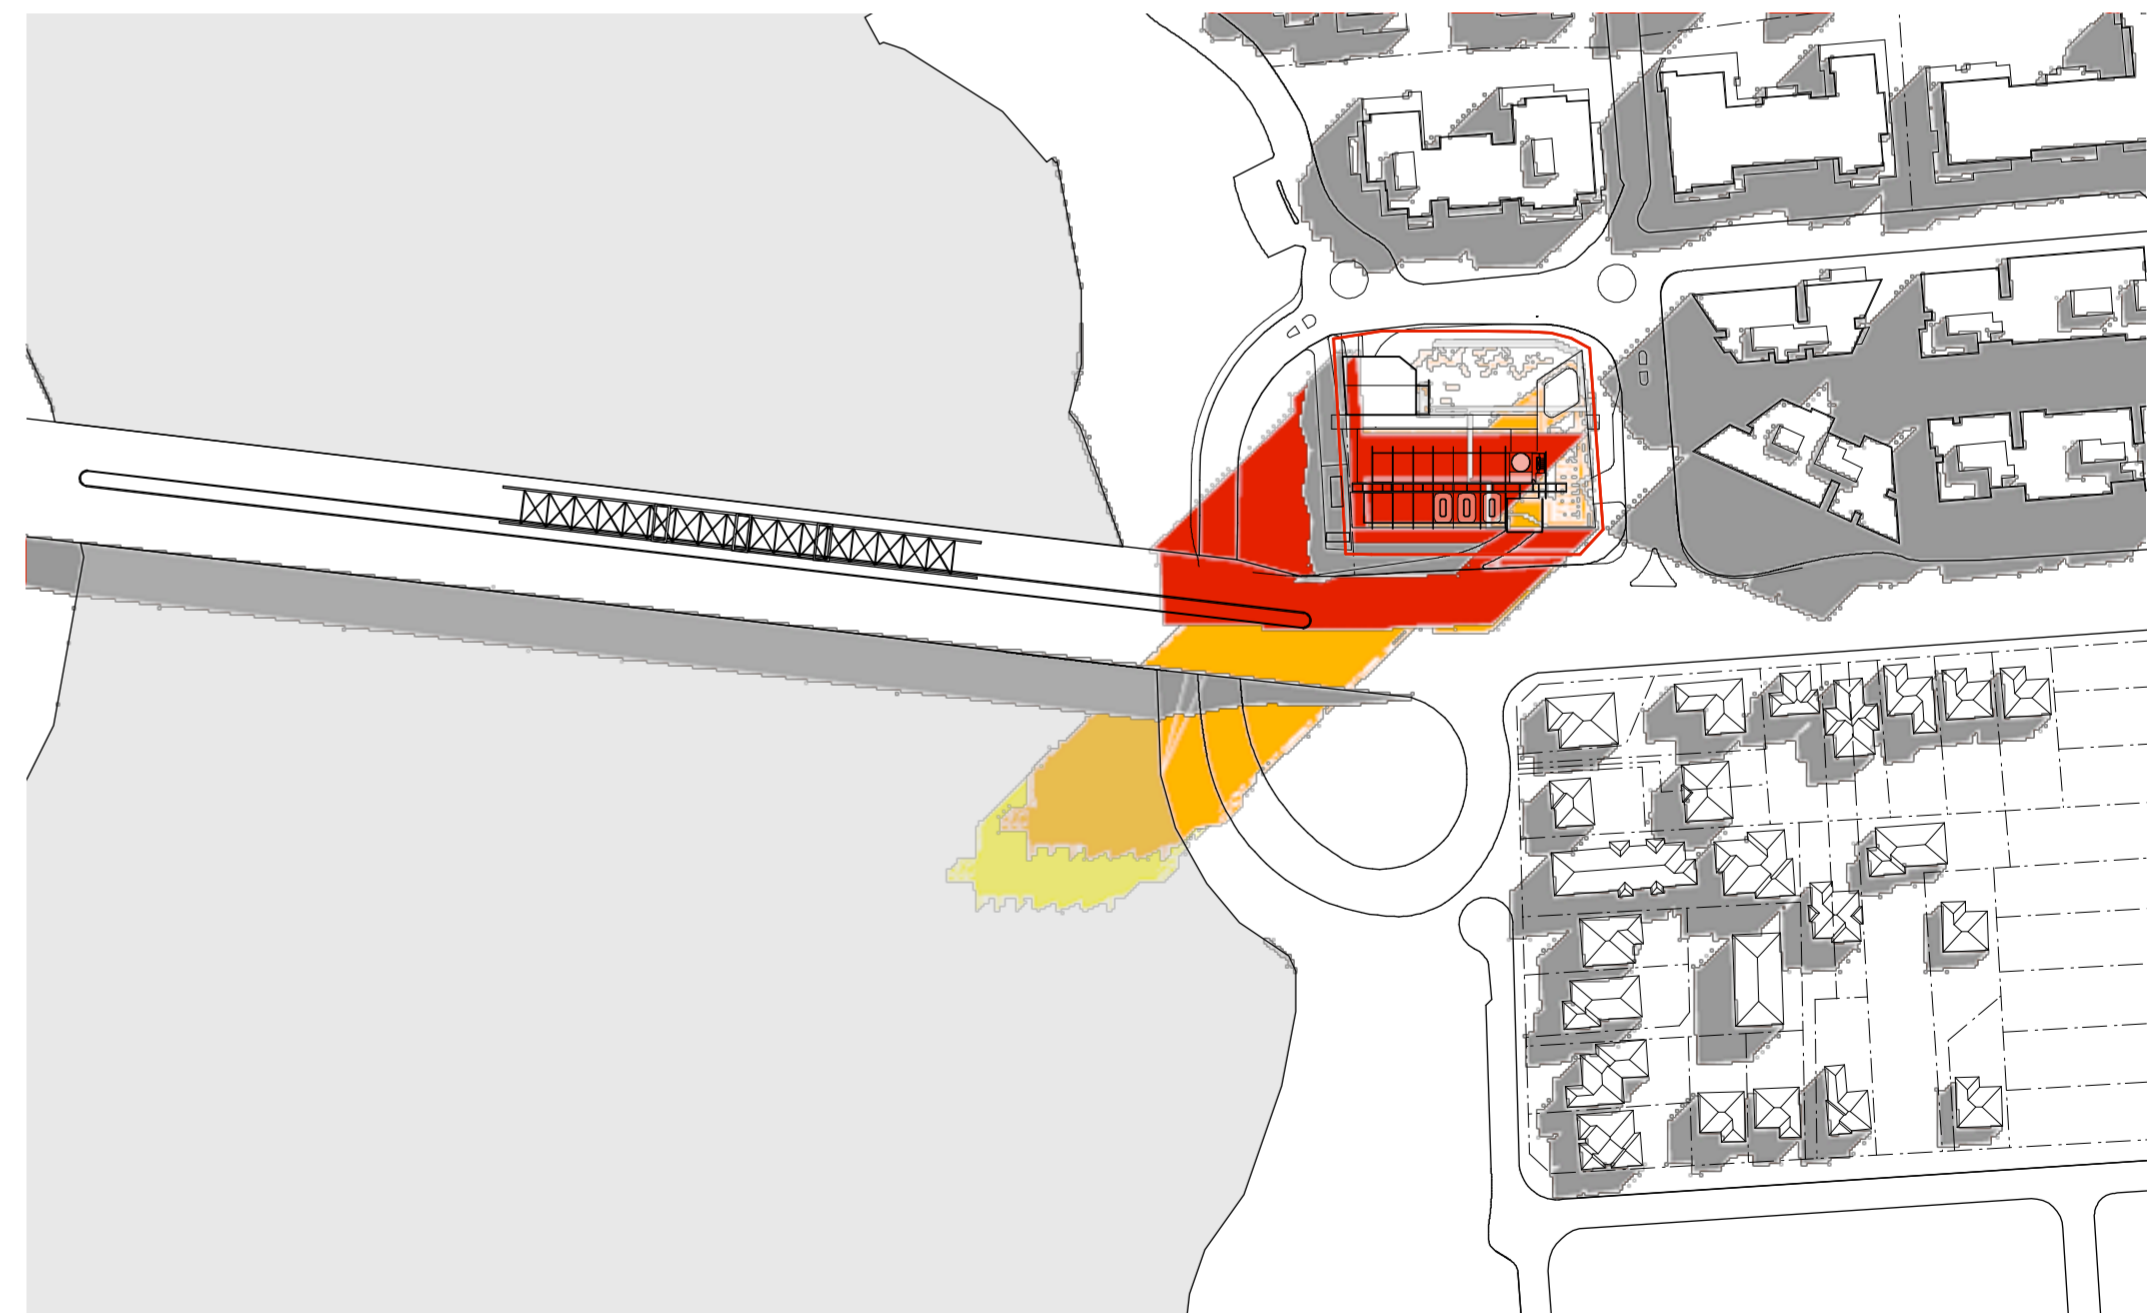

21st of june 9 am

21st of june 11 am

21st of june 10 am

21st of june 12 pm

- indicates shadows cast by approved envelope
- indicates shadows cast by competition scheme
- indicates shadows cast by s75w and DA scheme