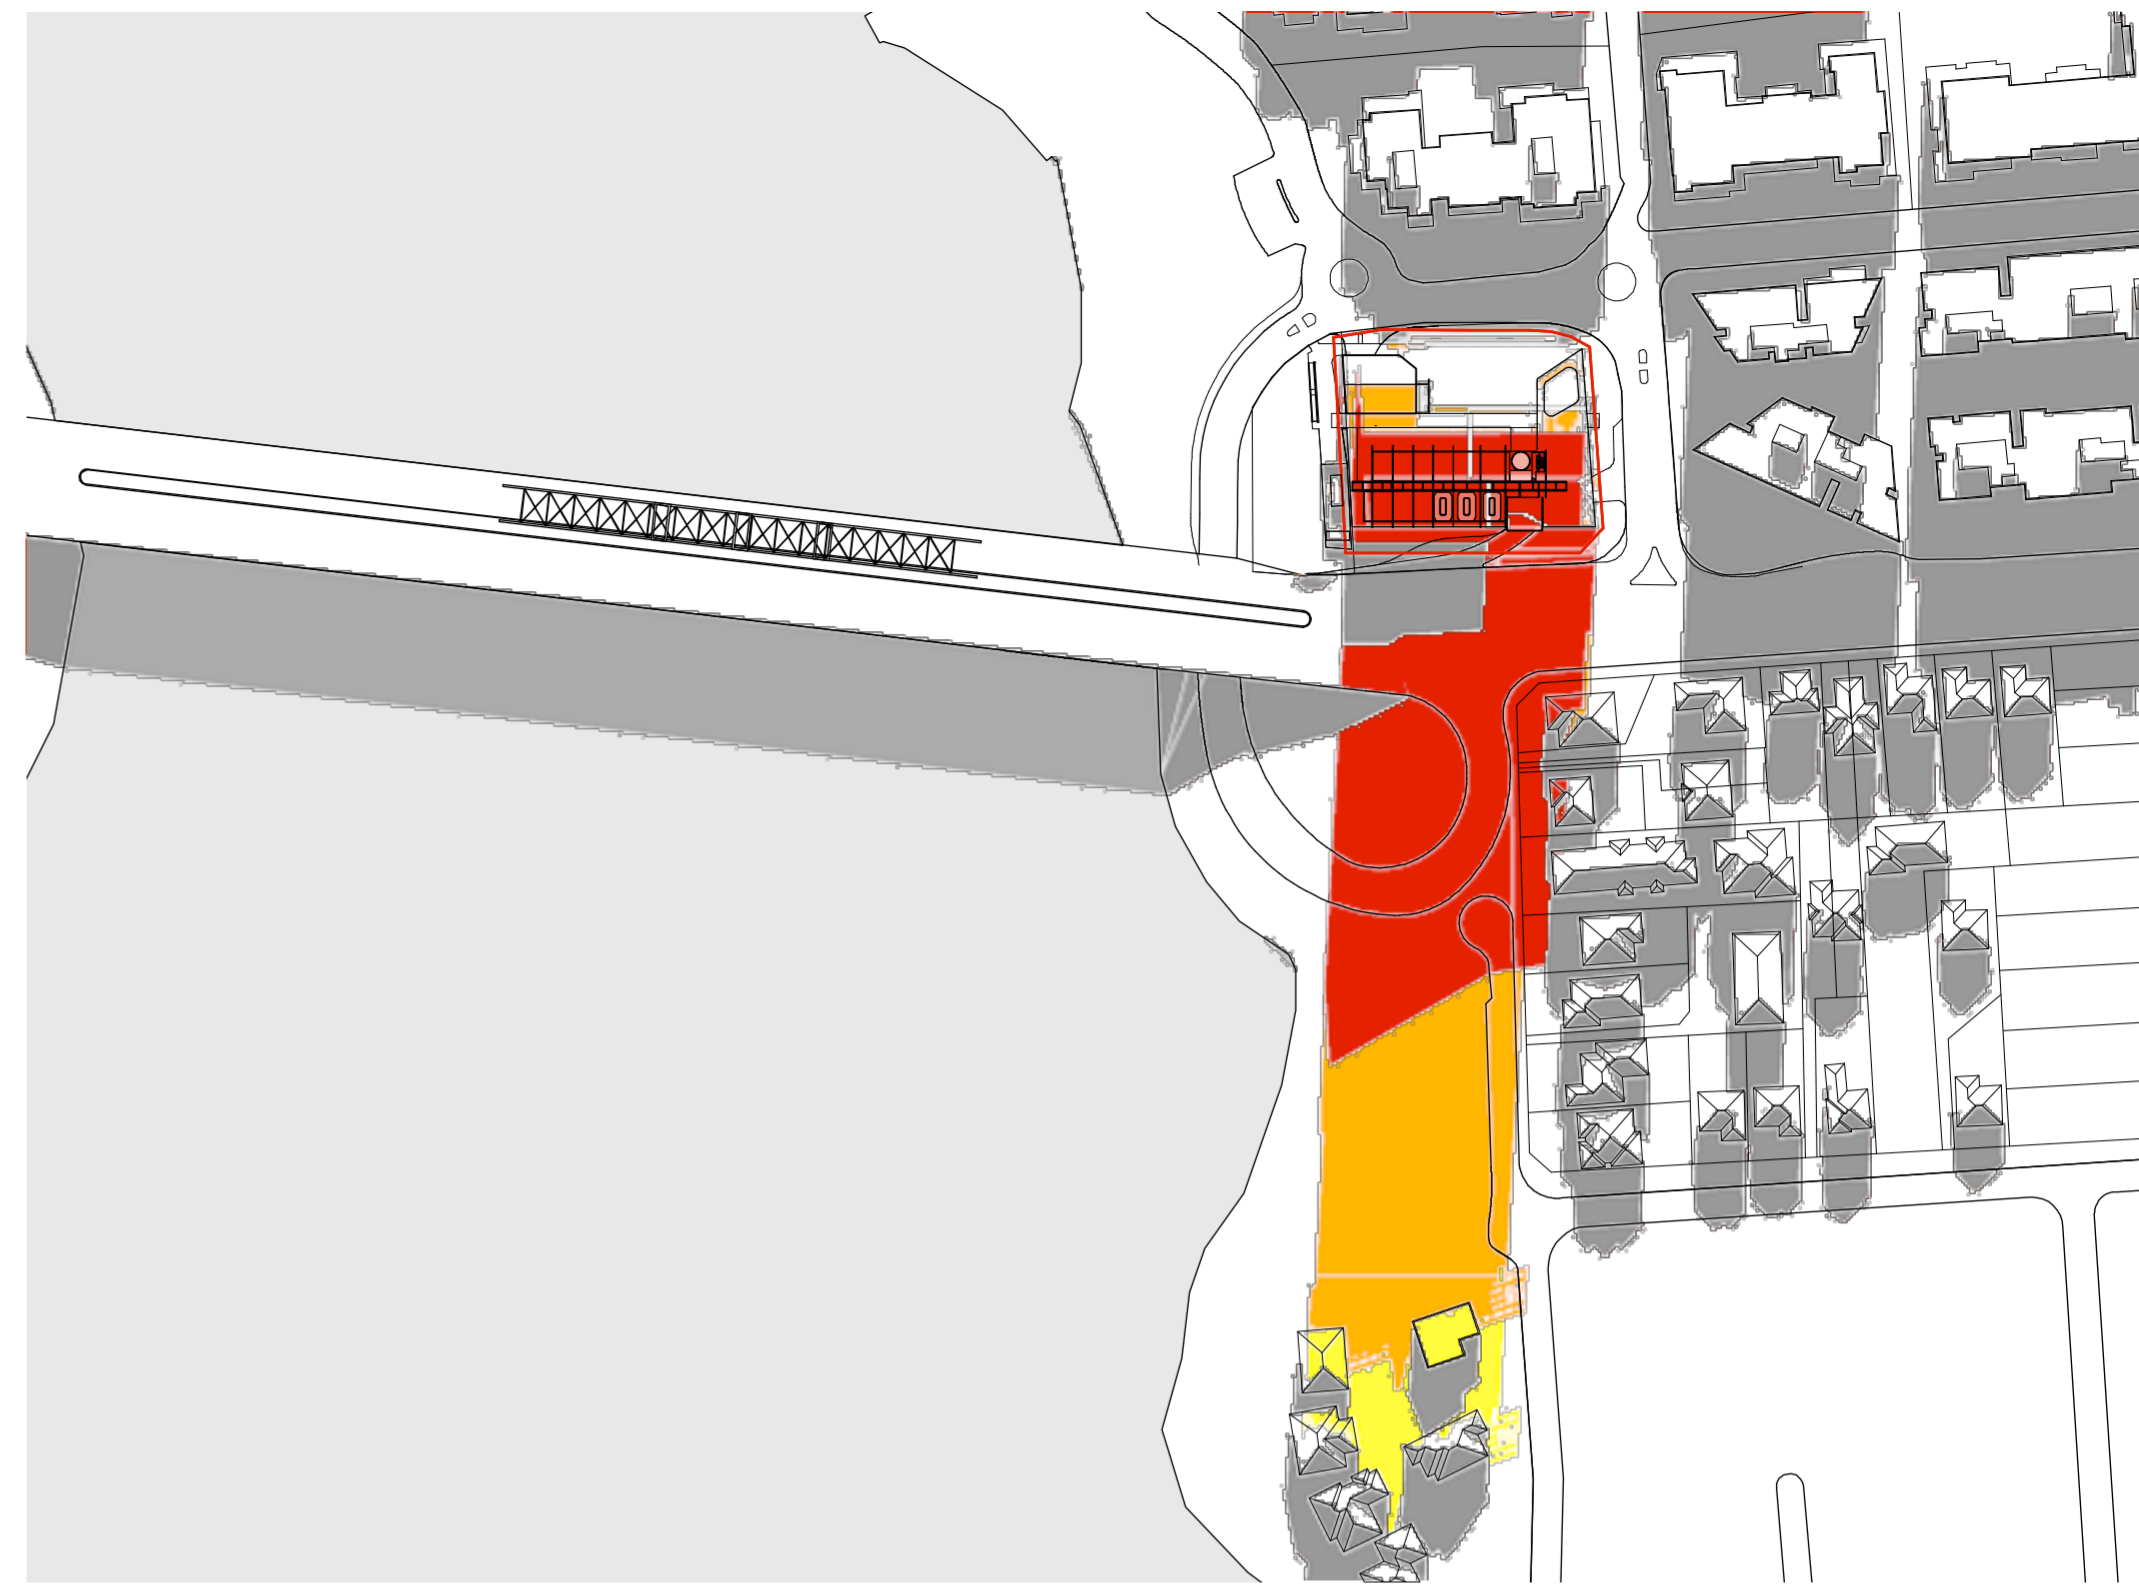

21st of june 1 pm

21st of june 2 pm

21st of june 3 pm

indicates shadows cast by approved envelope

indicates shadows cast by competition scheme

indicates shadows cast by s75w and DA scheme